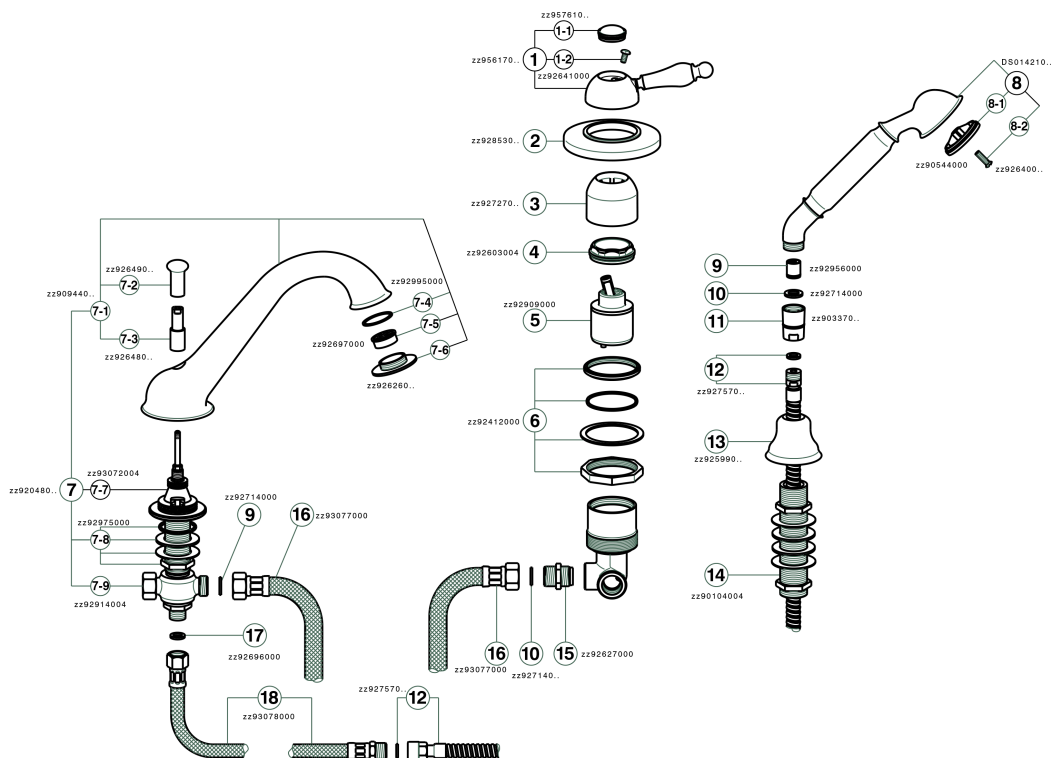

Deck mounted 3-holes single lever bath mixer ARCANA EMPRESS_EM001260

EM001260

<https://en.cisal.it/deck-mounted-3-holes-single-lever-bath-mixer-arcana-empress-em001260>

2025-01-06