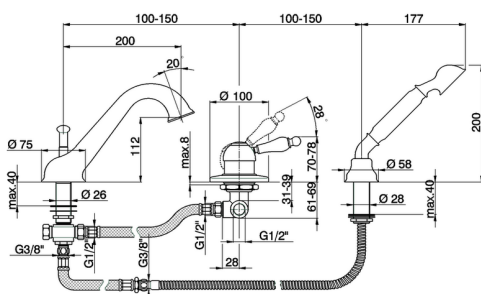

## Deck mounted 3-holes single lever bath mixer ARCANA EMPRESS\_EM001260

MODEL **EM001260**

Deck mounted 3-holes single lever bath mixer, automatic diverter, Toscana one spray handshower, 175 cm Brass flexible hose

### CHARACTERISTICS

Cartridge Spare Parts **ZZ92909000**

**43 mm Cartridge**

## Deck mounted 3-holes single lever bath mixer ARCANA EMPRESS\_EM001260

EM001260

<https://en.cisal.it/deck-mounted-3-holes-single-lever-bath-mixer-arcana-empress-em001260>

2025-01-06