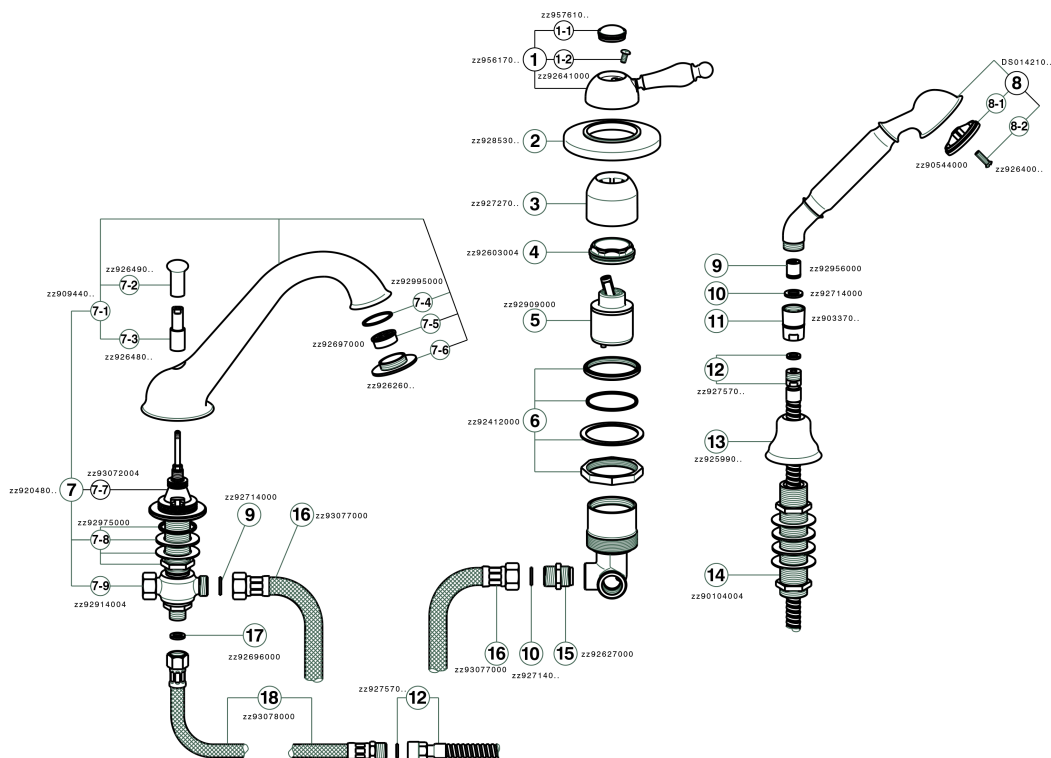

## Deck mounted 3-holes single lever bath mixer ARCANA EMPRESS\_EM001260

MODEL **EM001260**

Deck mounted 3-holes single lever bath mixer, automatic diverter, Toscana one spray handshower, 175 cm Brass flexible hose

### CHARACTERISTICS

Cartridge Spare Parts **ZZ92909000**

**43 mm Cartridge**

## Deck mounted 3-holes single lever bath mixer ARCANA EMPRESS\_EM001260

EM001260

<https://en.cisal.it/deck-mounted-3-holes-single-lever-bath-mixer-arcana-empress-em001260>

2025-01-06