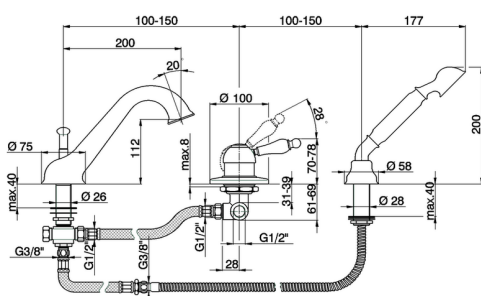

Deck mounted 3-holes single lever bath mixer ARCANA EMPRESS_EM001260

MODEL **EM001260**

Deck mounted 3-holes single lever bath mixer, automatic diverter, Toscana one spray handshower, 175 cm Brass flexible hose

AVAILABLE FINISHINGS

-  **21** 21 Chrome
-  **24** 24 Gold
-  **26** 26 Old Copper
-  **27** 27 Old Bronze
-  **2A** 2A Satin Brushed Nickel
-  **74** 74 Chrome/Gold

CHARACTERISTICS

Cartridge Spare Parts **ZZ92909000**

43 mm Cartridge

Deck mounted 3-holes single lever bath mixer ARCANA EMPRESS_EM001260

EM001260

<https://en.cisal.it/deck-mounted-3-holes-single-lever-bath-mixer-arcana-empress-em001260>

2025-01-06