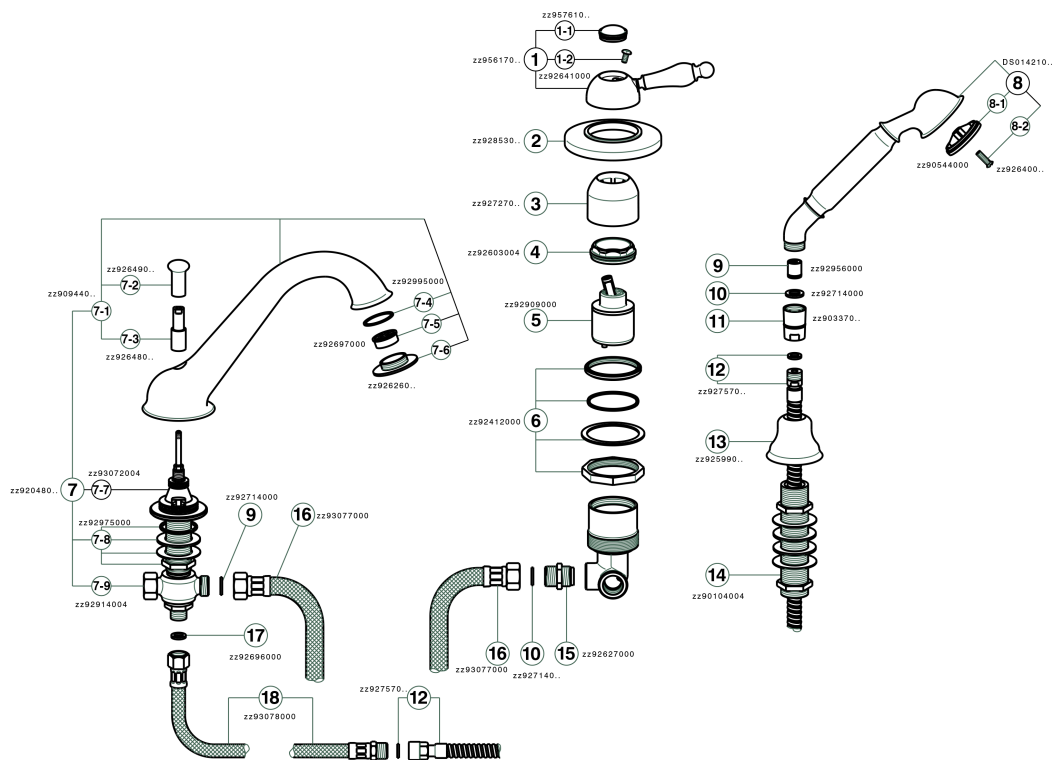

Deck mounted 3-holes single lever bath mixer ARCANA EMPRESS_EM001260

MODEL **EM001260**

Deck mounted 3-holes single lever bath mixer, automatic diverter, Toscana one spray handshower, 175 cm Brass flexible hose

AVAILABLE FINISHINGS

-  **21** 21 Chrome
-  **24** 24 Gold
-  **26** 26 Old Copper
-  **27** 27 Old Bronze
-  **2A** 2A Satin Brushed Nickel
-  **74** 74 Chrome/Gold

CHARACTERISTICS

Cartridge Spare Parts **ZZ92909000**

43 mm Cartridge

Deck mounted 3-holes single lever bath mixer ARCANA EMPRESS_EM001260

EM001260

<https://en.cisal.it/deck-mounted-3-holes-single-lever-bath-mixer-arcana-empress-em001260>

2025-01-06