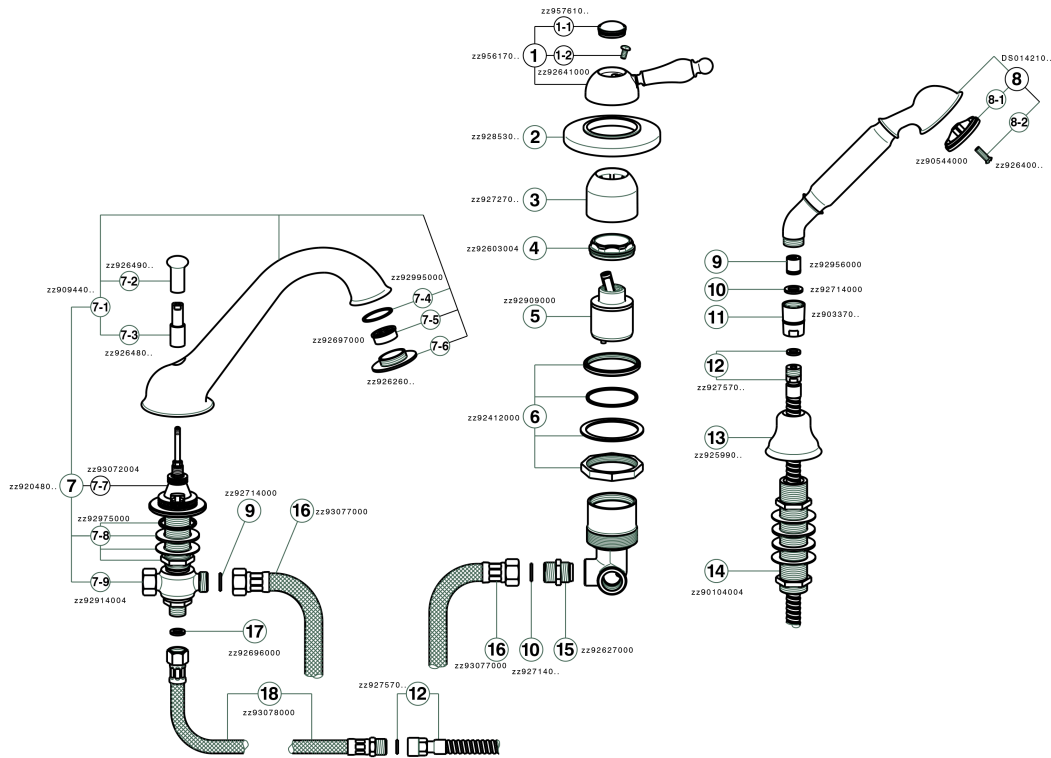

## Deck mounted 3-holes single lever bath mixer ARCANA EMPRESS\_EM001260

MODEL **EM001260**

Deck mounted 3-holes single lever bath mixer, automatic diverter, Toscana one spray handshower, 175 cm Brass flexible hose

### CHARACTERISTICS

Cartridge Spare Parts **ZZ92909000**

**43 mm Cartridge**

## Deck mounted 3-holes single lever bath mixer ARCANA EMPRESS\_EM001260

EM001260

<https://en.cisal.it/deck-mounted-3-holes-single-lever-bath-mixer-arcana-empress-em001260>

2025-01-06