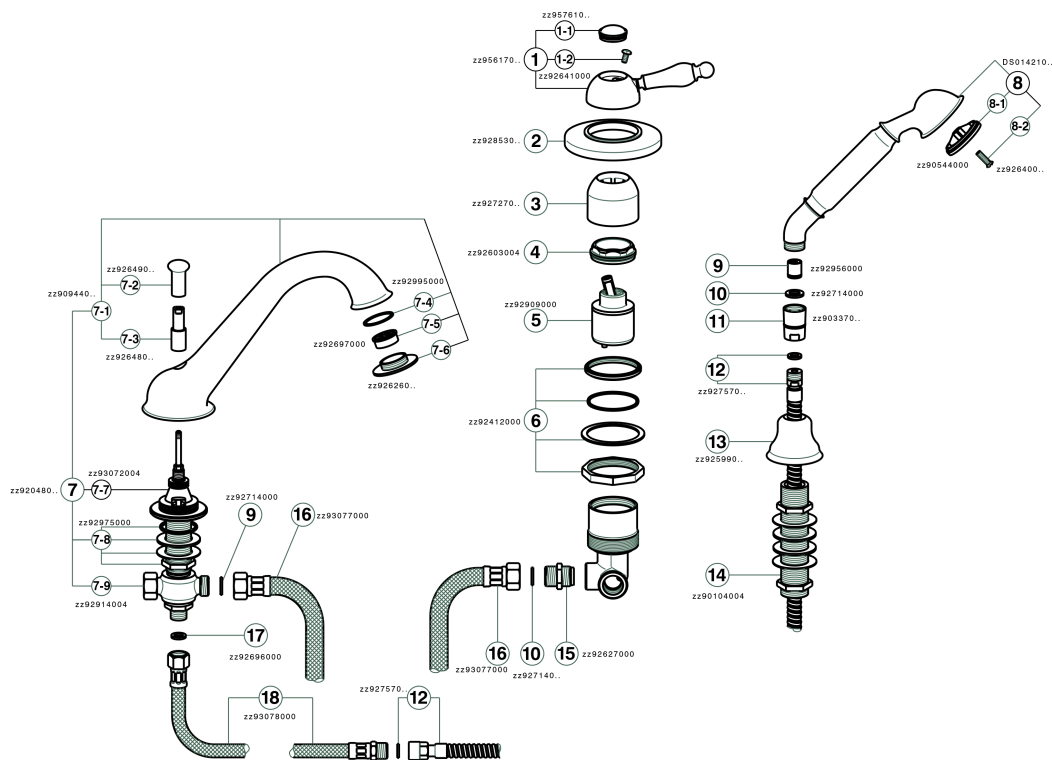

Deck mounted 3-holes single lever bath mixer ARCANA EMPRESS_EM001260

EM001260

<https://en.cisal.it/deck-mounted-3-holes-single-lever-bath-mixer-arcana-empress-em001260>

2025-01-06