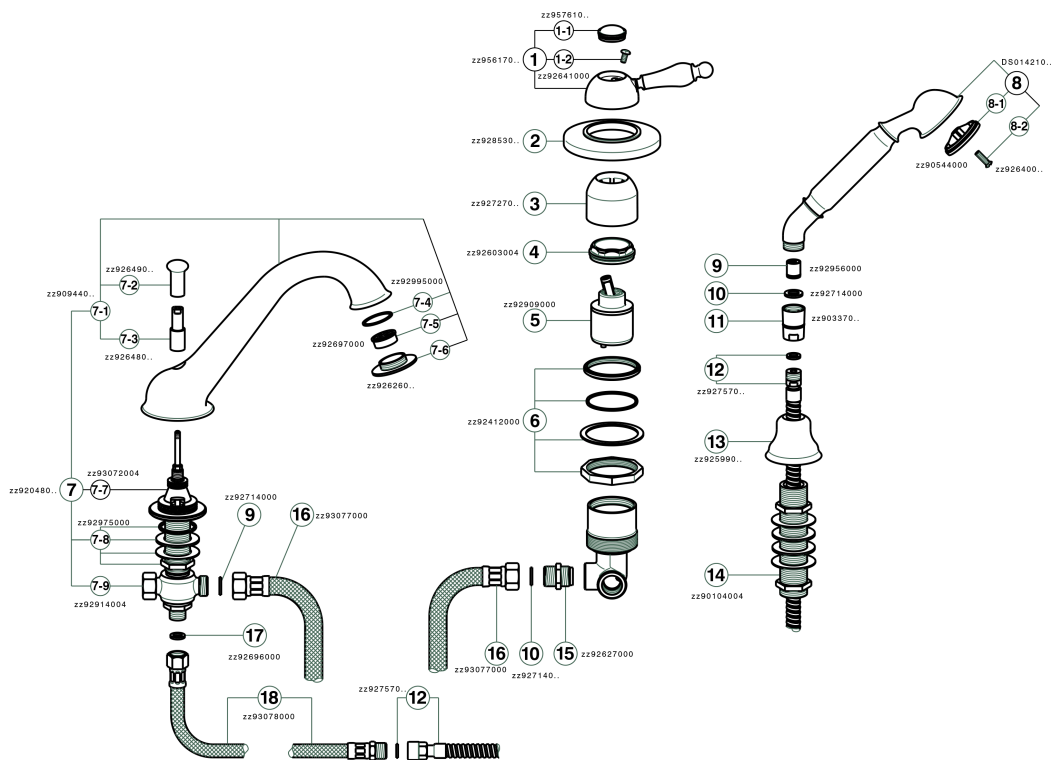

## Deck mounted 3-holes single lever bath mixer ARCANA EMPRESS\_EM001260

EM001260

<https://en.cisal.it/deck-mounted-3-holes-single-lever-bath-mixer-arcana-empress-em001260>

2025-01-06