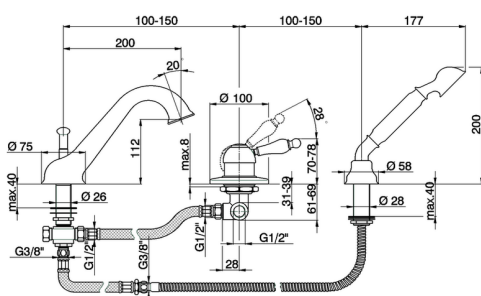

Deck mounted 3-holes single lever bath mixer ARCANA EMPRESS_EM001260

MODEL **EM001260**

Deck mounted 3-holes single lever bath mixer, automatic diverter, Toscana one spray handshower, 175 cm Brass flexible hose

AVAILABLE FINISHINGS

-  **21** 21 Chrome
-  **24** 24 Gold
-  **26** 26 Old Copper
-  **27** 27 Old Bronze
-  **2A** 2A Satin Brushed Nickel
-  **74** 74 Chrome/Gold

CHARACTERISTICS

Cartridge Spare Parts **ZZ92909000**

43 mm Cartridge

Deck mounted 3-holes single lever bath mixer ARCANA EMPRESS_EM001260

EM001260

<https://en.cisal.it/deck-mounted-3-holes-single-lever-bath-mixer-arcana-empress-em001260>

2025-01-04