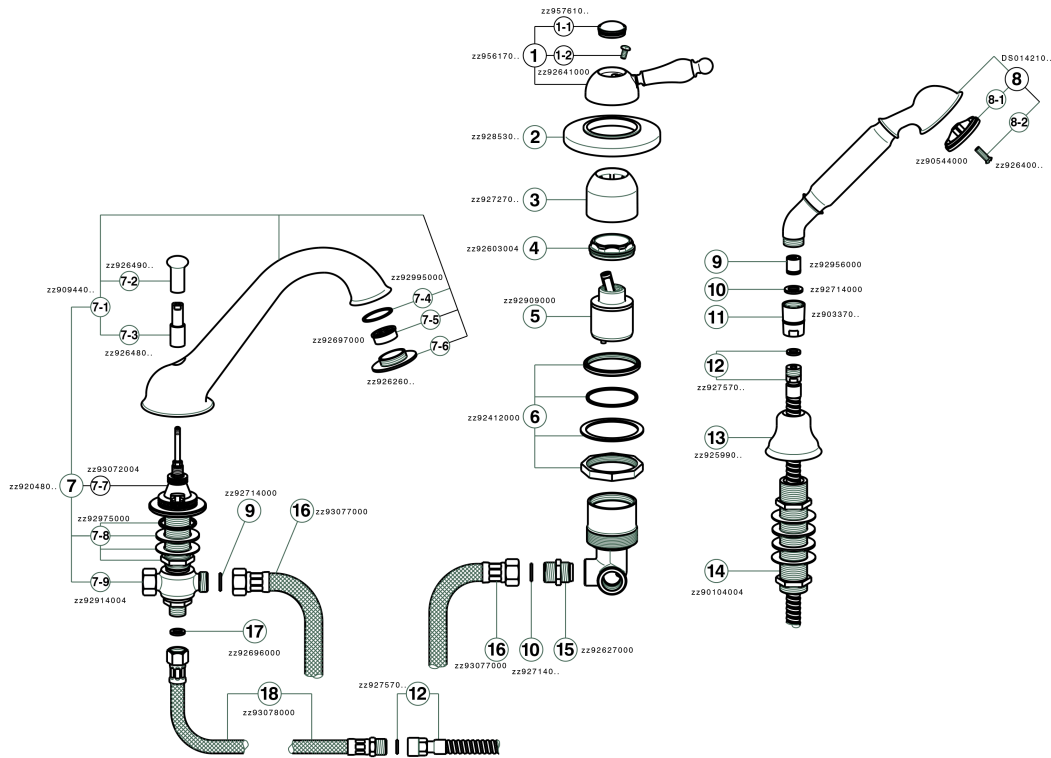

Deck mounted 3-holes single lever bath mixer ARCANA EMPRESS_EM001260

MODEL **EM001260**

Deck mounted 3-holes single lever bath mixer, automatic diverter, Toscana one spray handshower, 175 cm Brass flexible hose

AVAILABLE FINISHINGS

-  **21** 21 Chrome
-  **24** 24 Gold
-  **26** 26 Old Copper
-  **27** 27 Old Bronze
-  **2A** 2A Satin Brushed Nickel
-  **74** 74 Chrome/Gold

CHARACTERISTICS

Cartridge Spare Parts **ZZ92909000**

43 mm Cartridge

Deck mounted 3-holes single lever bath mixer ARCANA EMPRESS_EM001260

EM001260

<https://en.cisal.it/deck-mounted-3-holes-single-lever-bath-mixer-arcana-empress-em001260>

2025-01-04