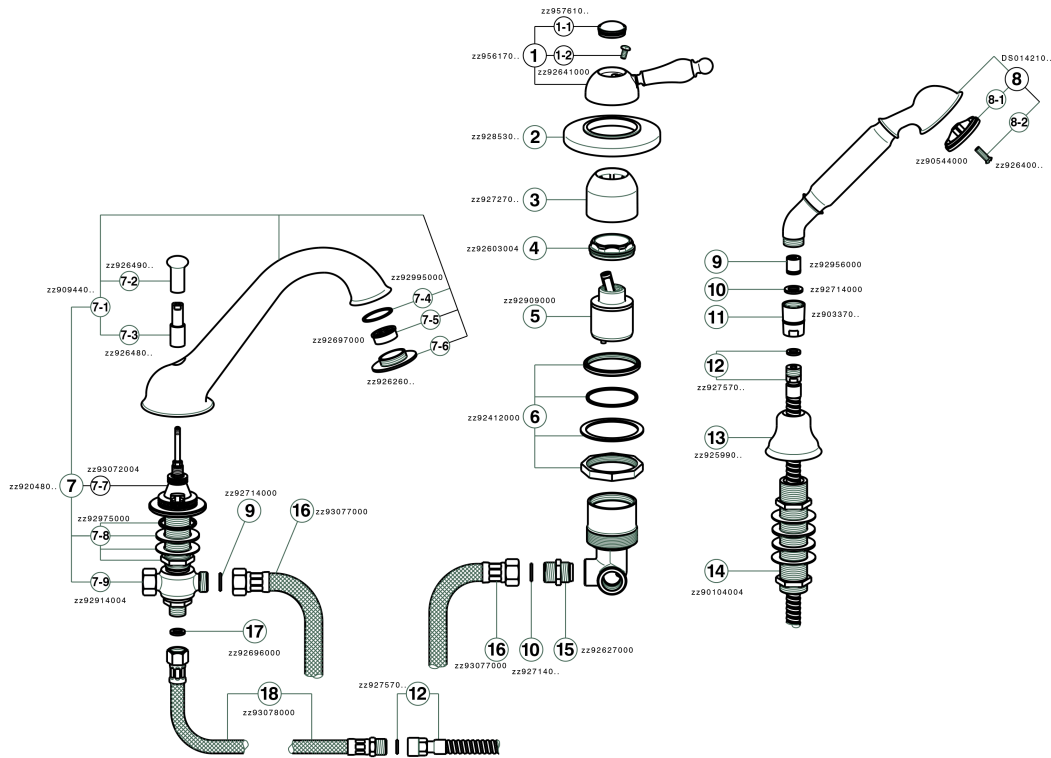

Deck mounted 3-holes single lever bath mixer ARCANA EMPRESS_EM001260

EM001260

<https://en.cisal.it/deck-mounted-3-holes-single-lever-bath-mixer-arcana-empress-em001260>

2025-01-04