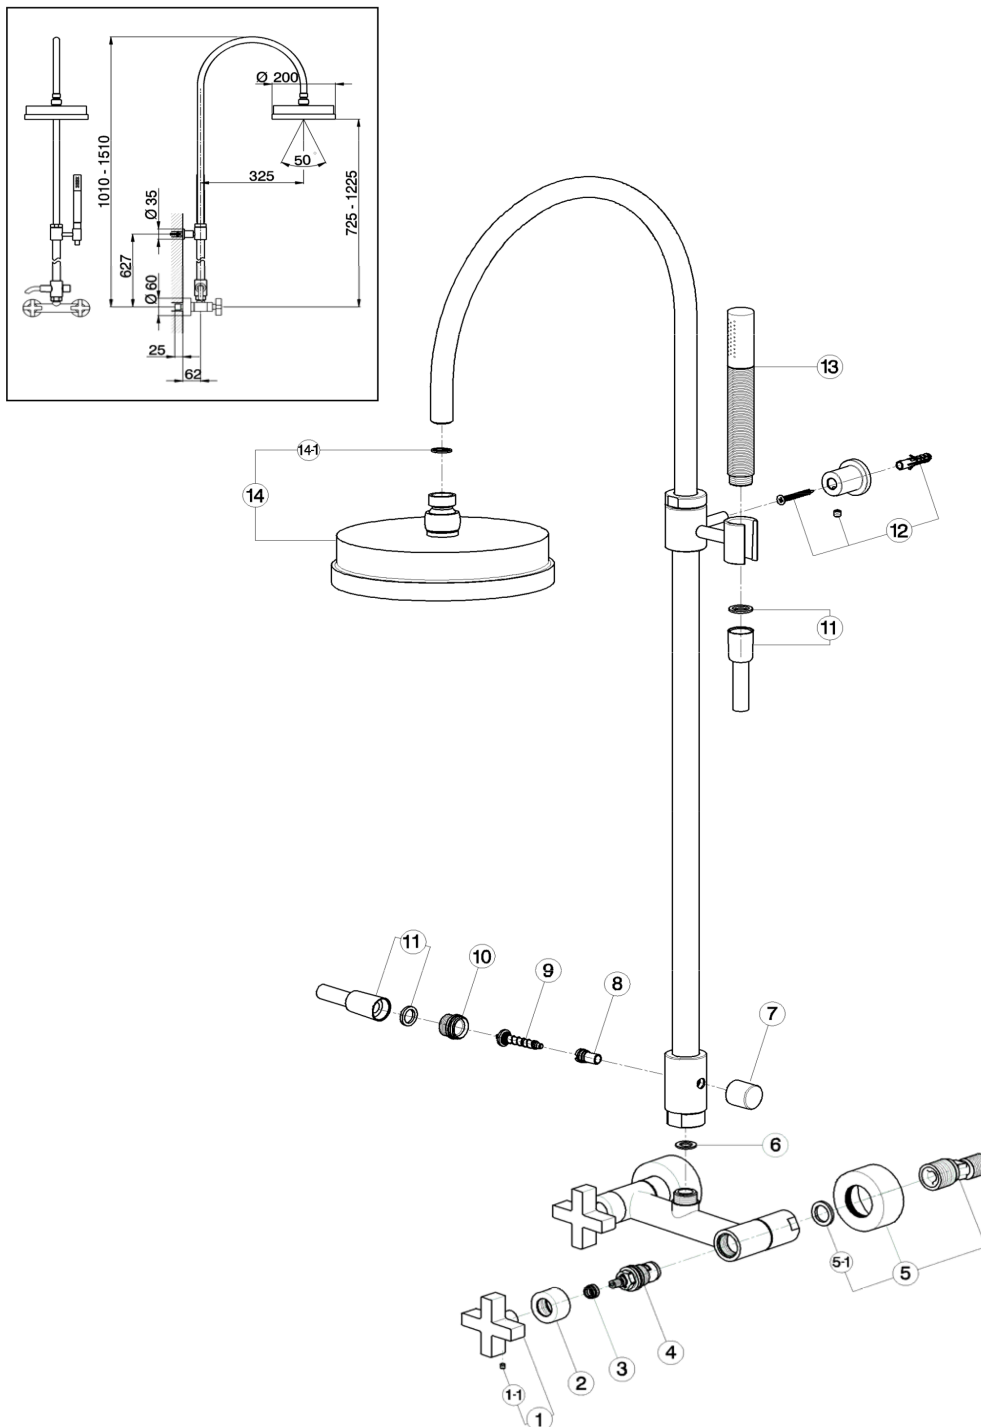

Bath-shower, 2-functions BARCELONA_BA004051

cisal

BA 00405 1

da Febbraio 2009 - from February 2009
ab Februar 2009 - de Février 2009

BA004051

<https://en.cisal.it/bath-shower-2-functions-barcelona-ba004051>

Bath-shower, 2-functions BARCELONA_BA004051

cisal

BA 00405 1

da Febbraio 2009 - from February 2009
ab Februar 2009 - de Février 2009

NR.	DESCRIZIONE DESCRIPTION BESCREIBUNG DESCRIPTION	N.CODICE CODE NO. WERSKNR. NR.CODE	NR.	DESCRIZIONE DESCRIPTION BESCREIBUNG DESCRIPTION	N.CODICE CODE NO. WERSKNR. NR.CODE	NR.	DESCRIZIONE DESCRIPTION BESCREIBUNG DESCRIPTION	N.CODICE CODE NO. WERSKNR. NR.CODE
1	Maniglia BA per monofori Croisillon BA pour mélangeur monotrou Handle BA for single hole mixer Griff BA fuer Einloch Batterien	ZZ932890	7	Pomolo per deviazione Pommeau pour inverseur Knob for diverter Zugknopf Umsteller	ZZ933290	14-1	Guarnizione fibra 18,5x11x2 Joint en fibre 18,5x11x2 Gasket rubber 18,5x11x2 Fiberdichtung 18,5x11x2	ZZ927140
1-1	Grano punta piana inox M.4x4 Vis speciale inox M.4x4 Screw stainless steel M.4x4 Madenschraube M.4x4	ZZ933280	8	Corpo deviazione automatica Corps inverseur automatique Body for automatic diverter Körper für automatische Umstellung	ZZ949860			
2	Cappuccio coprivitone BA Rosace couvre tete BA Escutcheon BA Abdeckkappe BA	ZZ933270	9	Asta deviazione completa Tige inverseur complète Complete diverting rod Umstellung	ZZ933140			
3	Riduzione brocciata completa Reduction avec brochage complete Complete broached reduction piece Verkuerzung Raemwerkzeug komplett	ZZ933300	10	Attacco flessibile Raccord flex Flexible connection Flex Anschluss	ZZ931410			
4	Vitone ceramico 1/2" DX 90° Tete ceramique 1/2" droite 90° Ceramic headvalve 1/2" right 90° Keramikoberteil 1/2" - rechts - 90°	ZZ929070	11	Flessibile D.14x150 1/2" conico x 1/2" Flexible D.14x150 avec raccord 1/2" Hose D.14x150 1/2"x1/2" Schlauch D.14x150 1/2" Konus x 1/2"	ZA009030			
5	Eccentrico con rosone BA Excentrique + rosace BA Excentric ocnnection with escutch. BA S-Anschluss mit Rosette BA	ZZ932980	12	Set installazione asta doccia Set installation colonne de douche Installation set for sliding bar Installationsset für Wandstange	ZZ949870			
5-1	Guarnizione NBR 90 SH. 24x16x2,7 Joint NBR 90 SH. 24x16x2,7 Gasket NBR 90 SH. 24x16x2,7 Dichtung NBR 90 SH. 24x16x2,7	ZZ926890	13	Doccia minimale Douchette minimal Minimal handshower Handbrause minimal	DS014090			
6	Guarnizione fibra 18,5x11x2 Joint en fibre 18,5x11x2 Gasket rubber 18,5x11x2 Fiberdichtung 18,5x11x2	ZZ927140	14	Soffione doccia Pomme de douche Headshower Kopfbrause	DS016100			

BA004051

<https://en.cisal.it/bath-shower-2-functions-barcelona-ba004051>

2026-04-06