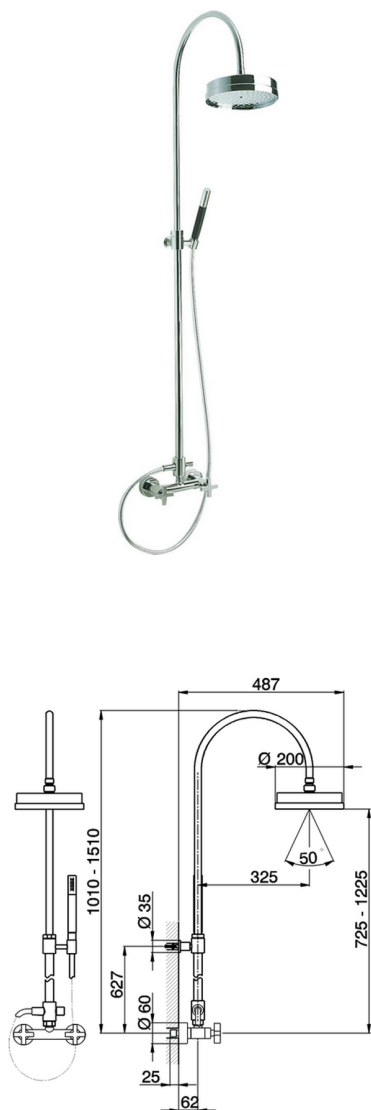

Bath-shower, 2-functions BARCELONA_BA004051

MODEL **BA004051**

Bath-shower, 2-functions, 2 outlet diverter, adjustable riser column, with not sliding handshower bracket, Brass minimalistic one spray handshower, 200 mm Round Head Shower, 150 cm PVC Flexible Hose

AVAILABLE FINISHINGS

-  **21** 21 Chrome
-  **2A** 2A Satin Brushed Nickel
-  **40** 40 Matt Black

CHARACTERISTICS

Bath-shower, 2-functions BARCELONA_BA004051

cisal

BA 00405 1

da Febbraio 2009 - from February 2009
ab Februar 2009 - de Février 2009