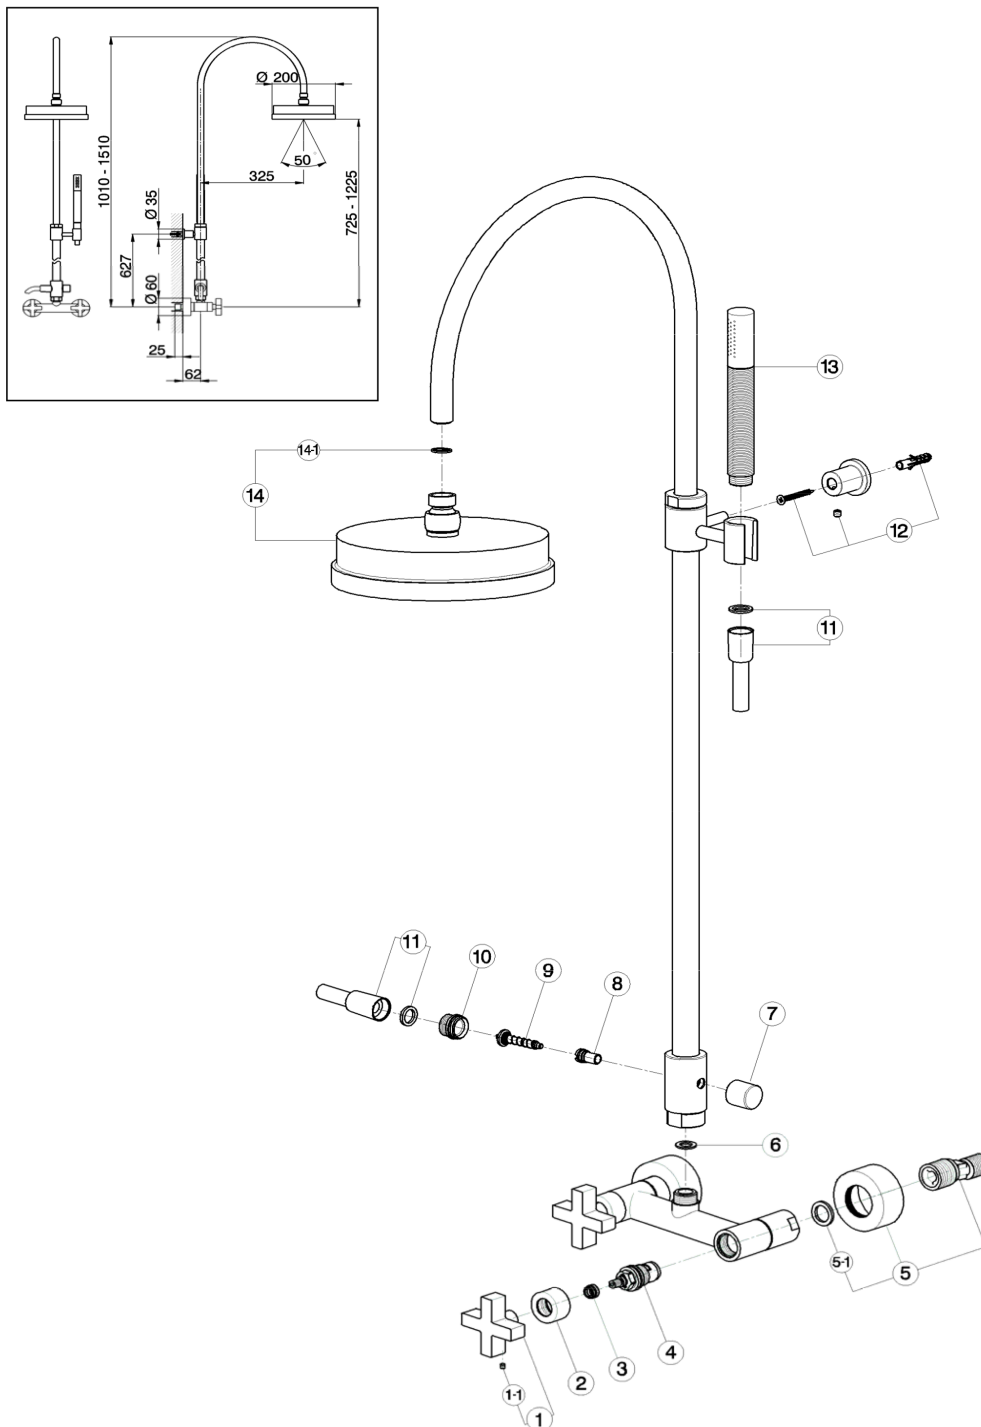

Bath-shower, 2-functions BARCELONA_BA004051

cisal

BA 00405 1

da Febbraio 2009 - from February 2009
ab Februar 2009 - de Février 2009

BA004051

<https://en.cisal.it/bath-shower-2-functions-barcelona-ba004051>

Bath-shower, 2-functions BARCELONA_BA004051

cisal

BA 00405 1

da Febbraio 2009 - from February 2009
ab Februar 2009 - de Février 2009

NR.	DESCRIZIONE DESCRIPTION BESCREIBUNG DESCRIPTION	N.CODICE CODE NO. WERSKNR. NR.CODE	NR.	DESCRIZIONE DESCRIPTION BESCREIBUNG DESCRIPTION	N.CODICE CODE NO. WERSKNR. NR.CODE	NR.	DESCRIZIONE DESCRIPTION BESCREIBUNG DESCRIPTION	N.CODICE CODE NO. WERSKNR. NR.CODE
1	Maniglia BA per monofori Croisillon BA pour mélangeur monotrou Handle BA for single hole mixer Griff BA fuer Einloch Batterien	ZZ932890	7	Pomolo per deviazione Pommeau pour inverseur Knob for diverter Zugknopf Umsteller	ZZ933290	14-1	Guarnizione fibra 18,5x11x2 Joint en fibre 18,5x11x2 Gasket rubber 18,5x11x2 Fiberdichtung 18,5x11x2	ZZ927140
1-1	Grano punta piana inox M.4x4 Vis speciale inox M.4x4 Screw stainless steel M.4x4 Madenschraube M.4x4	ZZ933280	8	Corpo deviazione automatica Corps inverseur automatique Body for automatic diverter Körper für automatische Umstellung	ZZ949860			
2	Cappuccio coprivitone BA Rosace couvre tete BA Escutcheon BA Abdeckkappe BA	ZZ933270	9	Asta deviazione completa Tige inverseur complète Complete diverting rod Umstellung	ZZ933140			
3	Riduzione brocciata completa Reduction avec brochage complete Complete broached reduction piece Verkuerzung Raemwerkzeug komplett	ZZ933300	10	Attacco flessibile Raccordo flex Flexible connection Flex Anschluss	ZZ931410			
4	Vitone ceramico 1/2" DX 90° Tete ceramique 1/2" droite 90° Ceramic headvalve 1/2" right 90° Keramikoberteil 1/2" - rechts - 90°	ZZ929070	11	Flessibile D.14x150 1/2" conico x 1/2" Flexible D.14x150 avec raccord 1/2" Hose D.14x150 1/2"x1/2" Schlauch D.14x150 1/2" Konus x 1/2"	ZA009030			
5	Eccentrico con rosone BA Excentrique + rosace BA Excentric ocnnection with escutch. BA S-Anschluss mit Rosette BA	ZZ932980	12	Set installazione asta doccia Set installation colonne de douche Installation set for sliding bar Installationsset für Wandstange	ZZ949870			
5-1	Guarnizione NBR 90 SH. 24x16x2,7 Joint NBR 90 SH. 24x16x2,7 Gasket NBR 90 SH. 24x16x2,7 Dichtung NBR 90 SH. 24x16x2,7	ZZ926890	13	Doccia minimale Douchette minimal Minimal handshower Handbrause minimal	DS014090			
6	Guarnizione fibra 18,5x11x2 Joint en fibre 18,5x11x2 Gasket rubber 18,5x11x2 Fiberdichtung 18,5x11x2	ZZ927140	14	Soffione doccia Pomme de douche Headshower Kopfbrause	DS016100			

BA004051

<https://en.cisal.it/bath-shower-2-functions-barcelona-ba004051>

2026-04-07