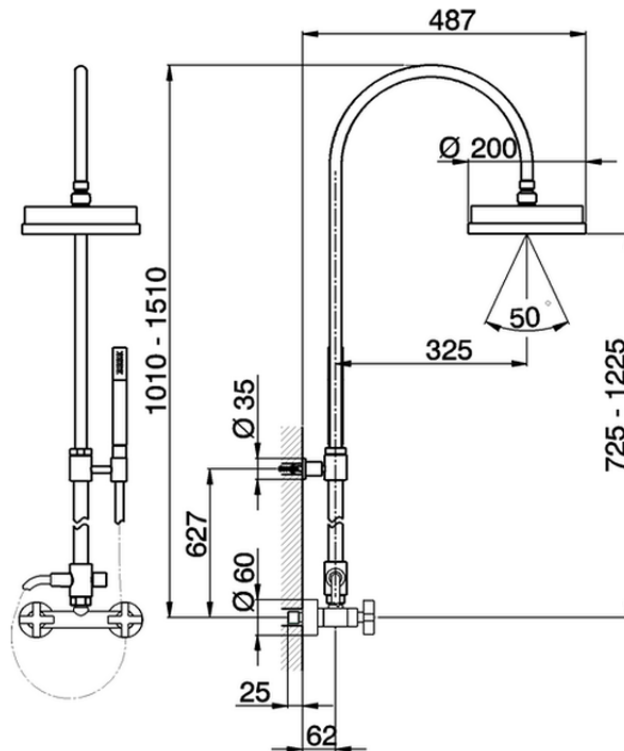

Bath-shower, 2-functions BARCELONA_BA004051

BA004051

<https://en.cisal.it/bath-shower-2-functions-barcelona-ba004051>

2026-04-26