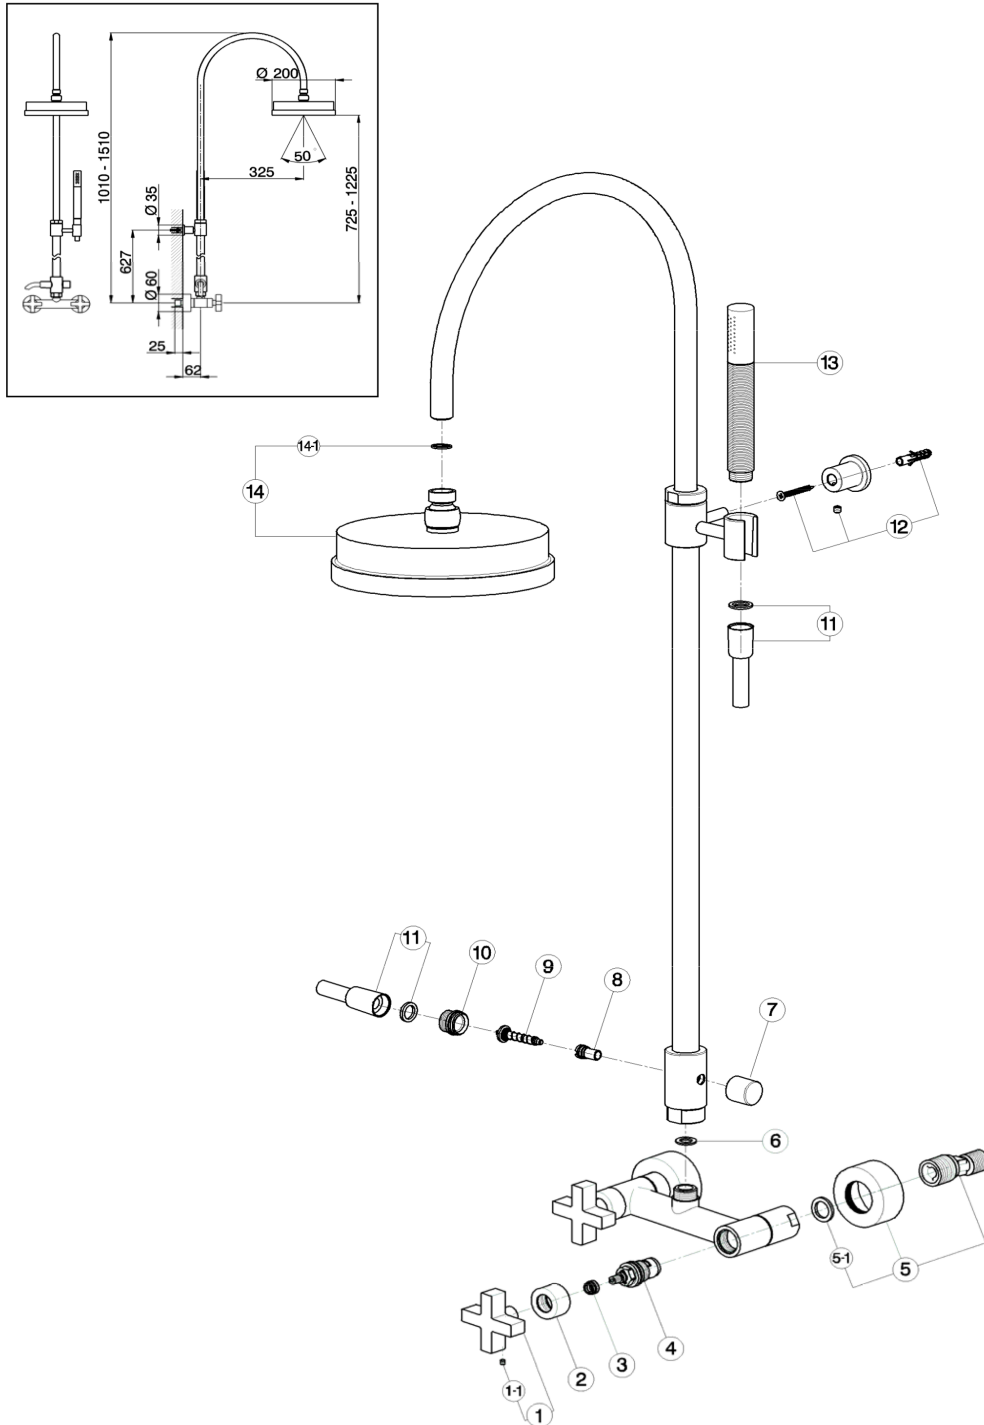

Bath-shower, 2-functions BARCELONA_BA004051

cisal

BA 00405 1

da Febbraio 2009 - from February 2009
ab Februar 2009 - de Février 2009

BA004051

<https://en.cisal.it/bath-shower-2-functions-barcelona-ba004051>

Bath-shower, 2-functions BARCELONA_BA004051

cisal

BA 00405 1

da Febbraio 2009 - from February 2009
ab Februar 2009 - de Février 2009

NR.	DESCRIZIONE DESCRIPTION BESCREIBUNG DESCRIPTION	N.CODICE CODE NO. WERSKNR. NR.CODE	NR.	DESCRIZIONE DESCRIPTION BESCREIBUNG DESCRIPTION	N.CODICE CODE NO. WERSKNR. NR.CODE	NR.	DESCRIZIONE DESCRIPTION BESCREIBUNG DESCRIPTION	N.CODICE CODE NO. WERSKNR. NR.CODE
1	Maniglia BA per monofori Croisillon BA pour mélangeur monotrou Handle BA for single hole mixer Griff BA fuer Einloch Batterien	ZZ932890	7	Pomolo per deviazione Pommeau pour inverseur Knob for diverter Zugknopf Umsteller	ZZ933290	14-1	Guarnizione fibra 18,5x11x2 Joint en fibre 18,5x11x2 Gasket rubber 18,5x11x2 Fiberdichtung 18,5x11x2	ZZ927140
1-1	Grano punta plana inox M.4x4 Vis speciale inox M.4x4 Screw stainless steel M.4x4 Madenschraube M.4x4	ZZ933280	8	Corpo deviazione automatica Corps inverseur automatique Body for automatic diverter Körper für automatische Umstellung	ZZ949860			
2	Cappuccio coprivitone BA Rosace couvre tete BA Escutcheon BA Abdeckkappe BA	ZZ933270	9	Asta deviazione completa Tige inverseur complète Complete diverting rod Umstellung	ZZ933140			
3	Riduzione brocciata completa Reduction avec brochage complete Complete broached reduction piece Verkuerzung Raemwerkzeug komplett	ZZ933300	10	Attacco flessibile Raccord flex Flexible connection Flex Anschluss	ZZ931410			
4	Vitone ceramico 1/2" DX 90° Tete ceramique 1/2" droite 90° Ceramic headvalve 1/2" right 90° Keramikoberteil 1/2" - rechts - 90°	ZZ929070	11	Flessibile D.14x150 1/2" conico x 1/2" Flexible D.14x150 avec raccord 1/2" Hose D.14x150 1/2"x1/2" Schlauch D.14x150 1/2" Konus x 1/2"	ZA009030			
5	Eccentrico con rosone BA Excentrique + rosace BA Excentric ocnnection with escutch. BA S-Anschluss mit Rosette BA	ZZ932980	12	Set installazione asta doccia Set installation colonne de douche Installation set for sliding bar Installationsset für Wandstange	ZZ949870			
5-1	Guarnizione NBR 90 SH. 24x16x2,7 Joint NBR 90 SH. 24x16x2,7 Gasket NBR 90 SH. 24x16x2,7 Dichtung NBR 90 SH. 24x16x2,7	ZZ926890	13	Doccia minimale Douchette minimal Minimal handshower Handbrause minimal	DS014090			
6	Guarnizione fibra 18,5x11x2 Joint en fibre 18,5x11x2 Gasket rubber 18,5x11x2 Fiberdichtung 18,5x11x2	ZZ927140	14	Soffione doccia Pomme de douche Headshower Kopfbrause	DS016100			

BA004051

<https://en.cisal.it/bath-shower-2-functions-barcelona-ba004051>

2026-06-25