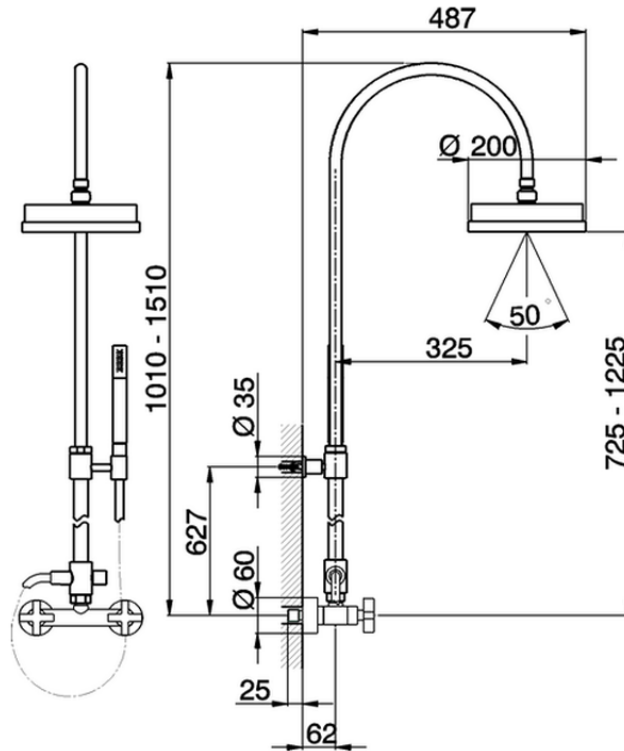

Bath-shower, 2-functions BARCELONA_BA004051

BA004051

<https://en.cisal.it/bath-shower-2-functions-barcelona-ba004051>

2026-04-06