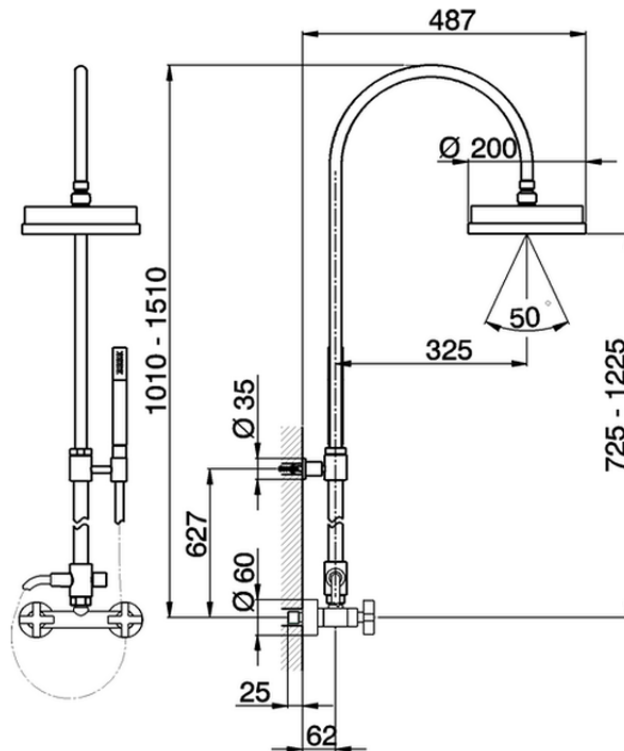

Bath-shower, 2-functions BARCELONA_BA004051

BA004051

<https://en.cisal.it/bath-shower-2-functions-barcelona-ba004051>

2026-06-25