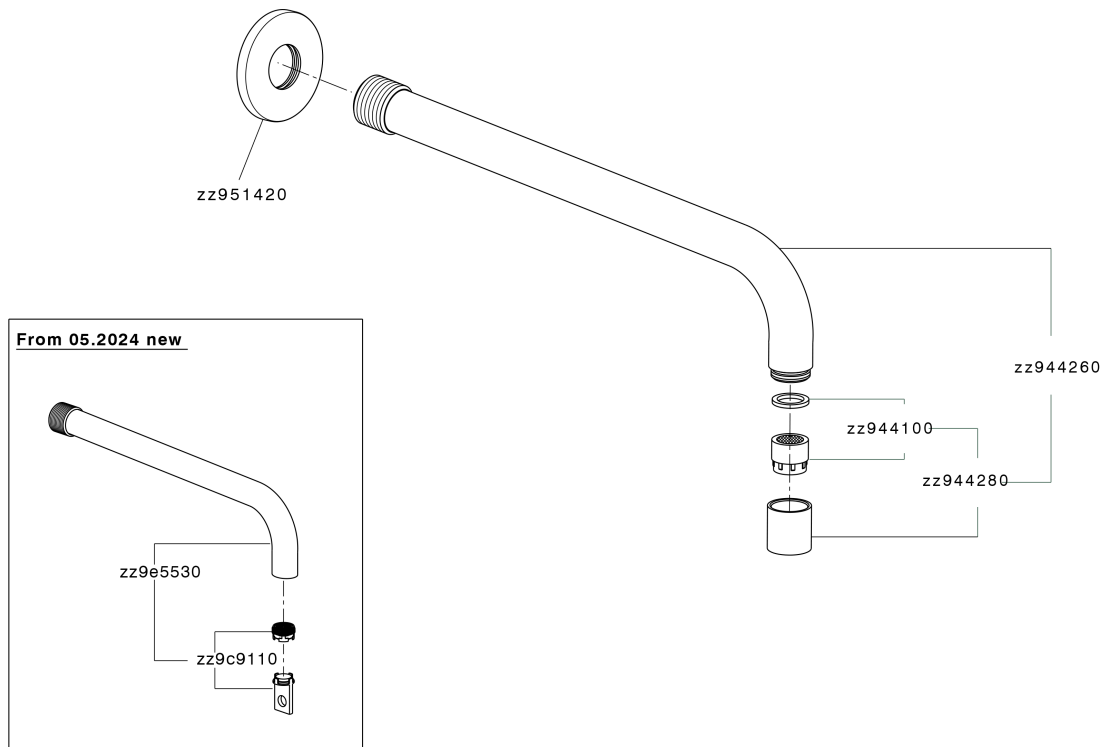

## Filler Spout COMPONENTS\_ZA002250

MODEL **ZA002250**

Filler Spout, 210 mm Filler, 1/2" M connection

## Filler Spout COMPONENTS\_ZA002250

ZA002250

<https://en.cisal.it/filler-spout-components-za002250>

2026-04-29