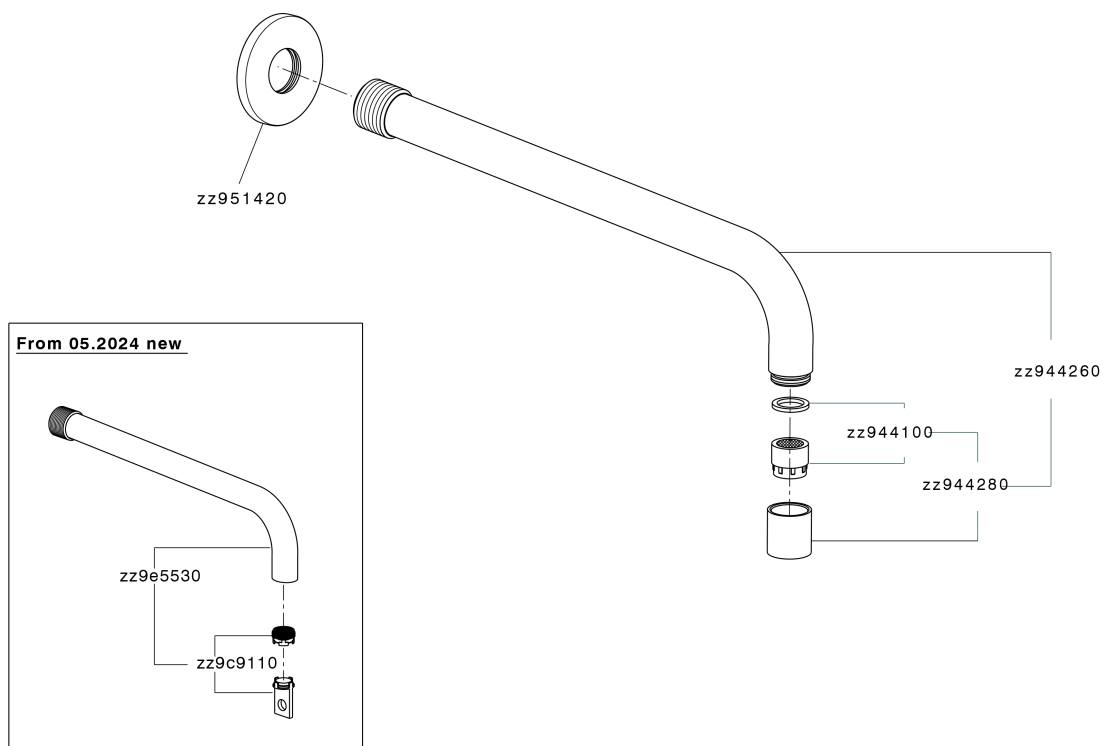

Filler Spout COMPONENTS_ZA002250

MODEL **ZA002250**

Filler Spout, 210 mm Filler, 1/2" M connection

AVAILABLE FINISHINGS

-  **21** 21 Chrome
-  **2F** 2F Brushed Nickel
-  **40** 40 Matt Black
-  **4Q** 4Q Matt White

CHARACTERISTICS

Filler Spout COMPONENTS_ZA002250

ZA002250

<https://en.cisal.it/filler-spout-components-za002250>

2026-04-08