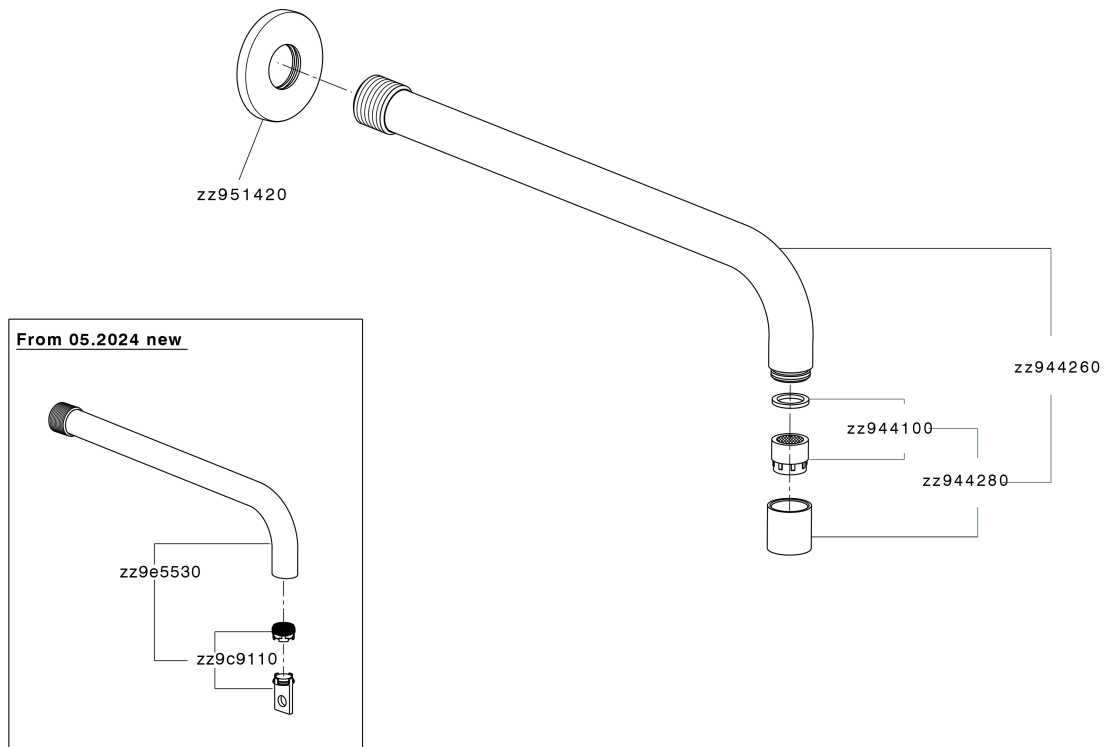

Filler Spout COMPONENTS_ZA002250

MODEL **ZA002250**

Filler Spout, 210 mm Filler, 1/2" M connection

AVAILABLE FINISHINGS

-  **21** 21 Chrome
-  **2F** 2F Brushed Nickel
-  **40** 40 Matt Black
-  **4Q** 4Q Matt White

CHARACTERISTICS

Filler Spout COMPONENTS_ZA002250

ZA002250

<https://en.cisal.it/filler-spout-components-za002250>

2026-06-14