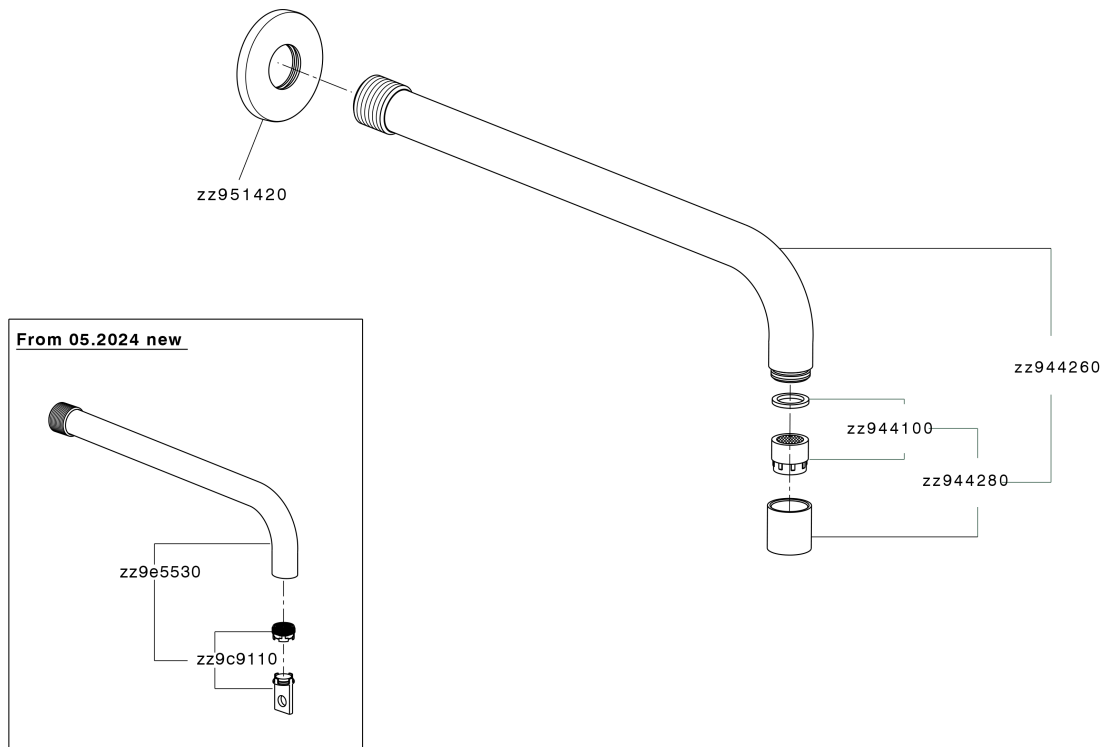

## Filler Spout COMPONENTS\_ZA002250

MODEL **ZA002250**

Filler Spout, 210 mm Filler, 1/2" M connection

## Filler Spout COMPONENTS\_ZA002250

ZA002250

<https://en.cisal.it/filler-spout-components-za002250>

2026-04-30