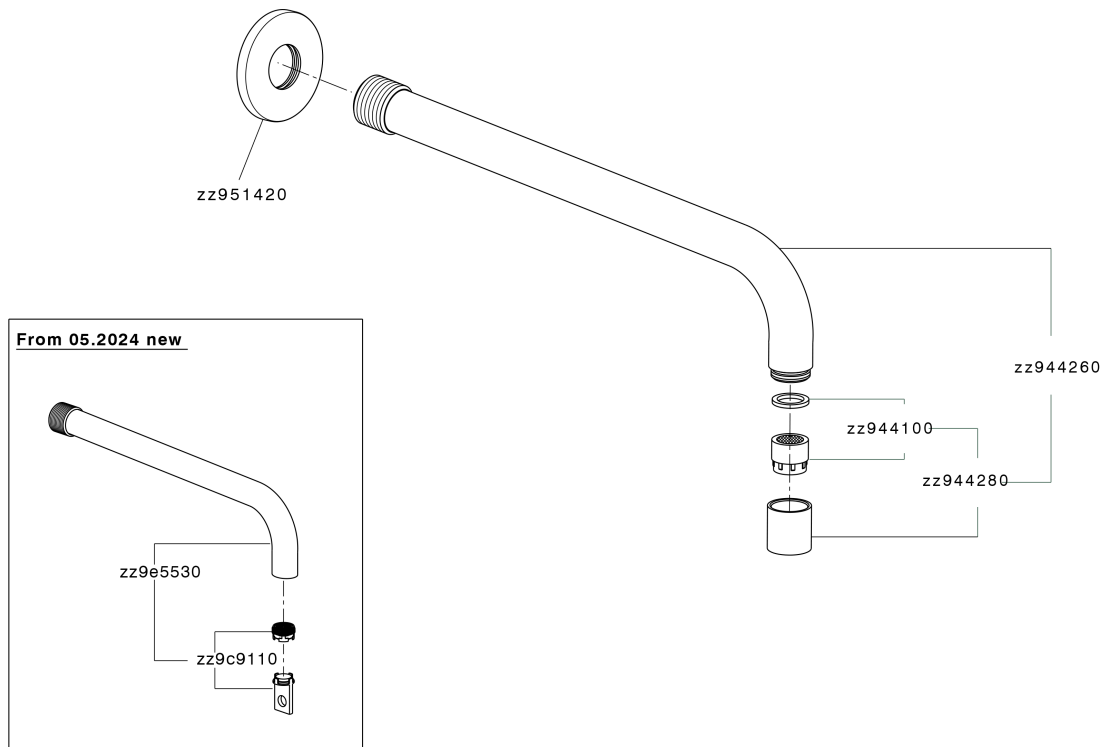

Filler Spout COMPONENTS_ZA002250

MODEL **ZA002250**

Filler Spout, 210 mm Filler, 1/2" M connection

AVAILABLE FINISHINGS

-  **21** 21 Chrome
-  **2F** 2F Brushed Nickel
-  **40** 40 Matt Black
-  **4Q** 4Q Matt White

CHARACTERISTICS

Filler Spout COMPONENTS_ZA002250

ZA002250

<https://en.cisal.it/filler-spout-components-za002250>

2026-05-01