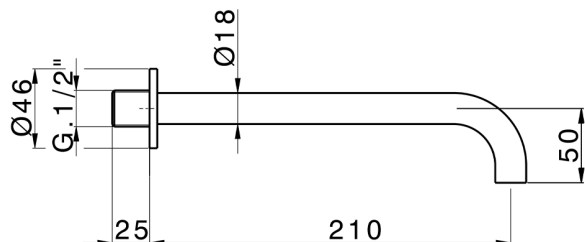

Filler Spout COMPONENTS_ZA002250

MODEL **ZA002250**

Filler Spout, 210 mm Filler, 1/2" M connection

AVAILABLE FINISHINGS

-  **21** 21 Chrome
-  **2F** 2F Brushed Nickel
-  **40** 40 Matt Black
-  **4Q** 4Q Matt White

CHARACTERISTICS

Filler Spout COMPONENTS_ZA002250

ZA002250

<https://en.cisal.it/filler-spout-components-za002250>

2026-04-08