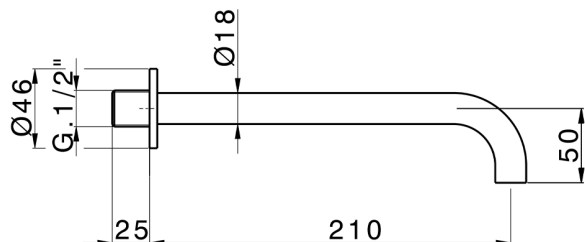

Filler Spout COMPONENTS_ZA002250

MODEL **ZA002250**

Filler Spout, 210 mm Filler, 1/2" M connection

AVAILABLE FINISHINGS

-  **21** 21 Chrome
-  **2F** 2F Brushed Nickel
-  **40** 40 Matt Black
-  **4Q** 4Q Matt White

CHARACTERISTICS

Filler Spout COMPONENTS_ZA002250

ZA002250

<https://en.cisal.it/filler-spout-components-za002250>

2026-06-14