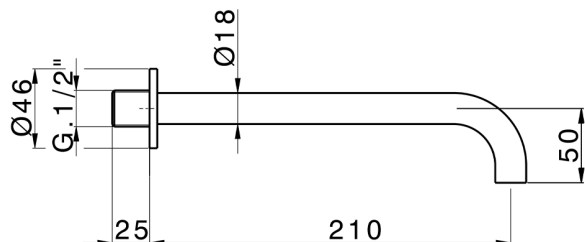

Filler Spout COMPONENTS_ZA002250

MODEL **ZA002250**

Filler Spout, 210 mm Filler, 1/2" M connection

AVAILABLE FINISHINGS

-  **21** 21 Chrome
-  **2F** 2F Brushed Nickel
-  **40** 40 Matt Black
-  **4Q** 4Q Matt White

CHARACTERISTICS

Filler Spout COMPONENTS_ZA002250

ZA002250

<https://en.cisal.it/filler-spout-components-za002250>

2026-05-01