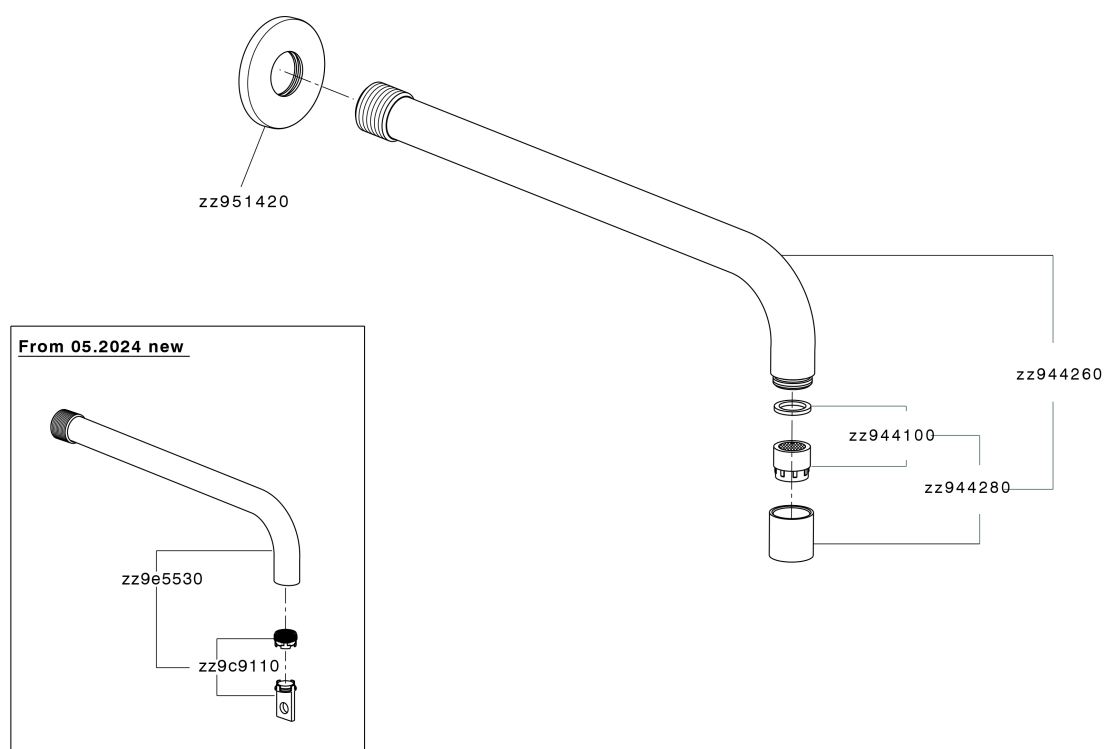

Filler Spout COMPONENTS_ZA002250

MODEL **ZA002250**

Filler Spout, 210 mm Filler, 1/2" M connection

AVAILABLE FINISHINGS

-  **21** 21 Chrome
-  **2F** 2F Brushed Nickel
-  **40** 40 Matt Black
-  **4Q** 4Q Matt White

CHARACTERISTICS

Filler Spout COMPONENTS_ZA002250

ZA002250

<https://en.cisal.it/filler-spout-components-za002250>

2026-05-20