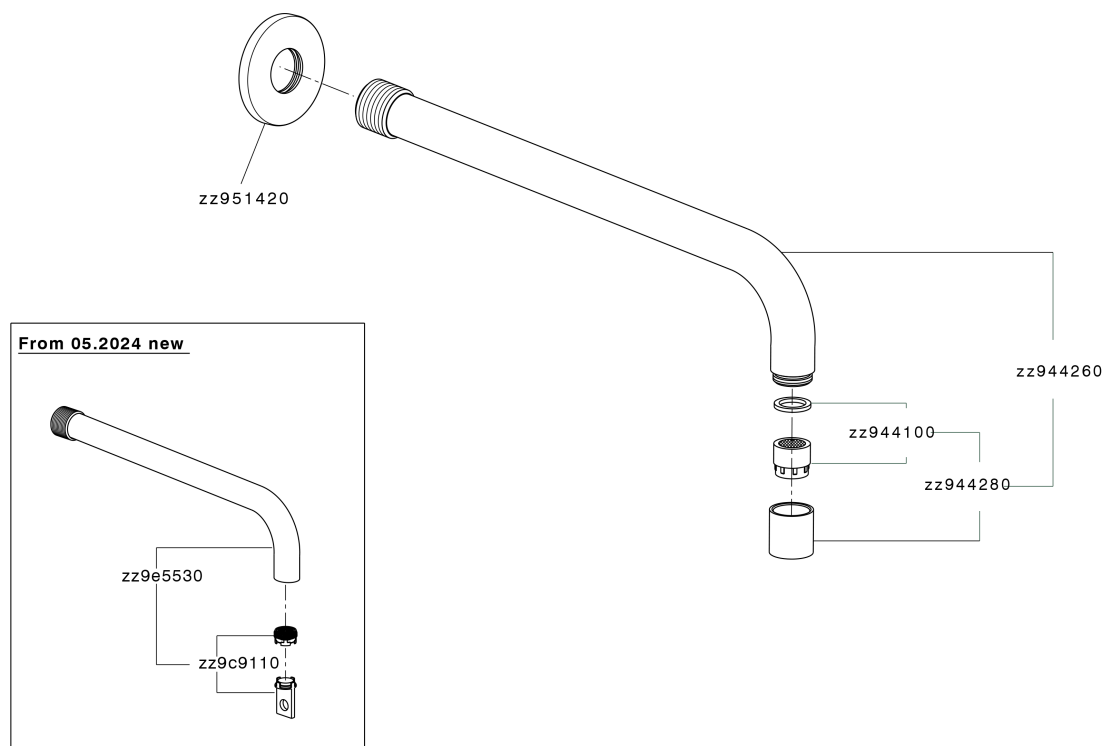

## Filler Spout COMPONENTS\_ZA002250

MODEL **ZA002250**

Filler Spout, 210 mm Filler, 1/2" M connection

## Filler Spout COMPONENTS\_ZA002250

ZA002250

<https://en.cisal.it/filler-spout-components-za002250>

2026-06-13