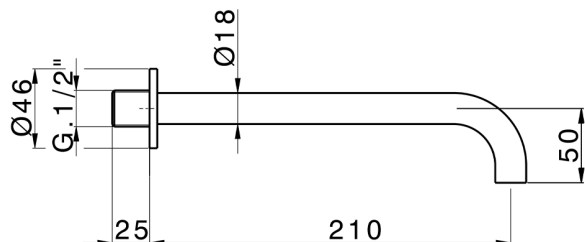

Filler Spout COMPONENTS_ZA002250

MODEL **ZA002250**

Filler Spout, 210 mm Filler, 1/2" M connection

AVAILABLE FINISHINGS

-  **21** 21 Chrome
-  **2F** 2F Brushed Nickel
-  **40** 40 Matt Black
-  **4Q** 4Q Matt White

CHARACTERISTICS

Filler Spout COMPONENTS_ZA002250

ZA002250

<https://en.cisal.it/filler-spout-components-za002250>

2026-05-20