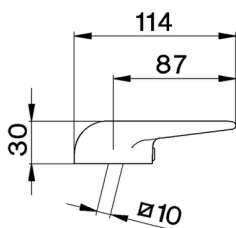

## Lever for single lever mixer 'EO' SPARE PARTS\_ZZ928660

MODEL **ZZ928660**

Lever for single lever mixer 'EO'

AVAILABLE FINISHINGS

CHARACTERISTICS

2024-12-27