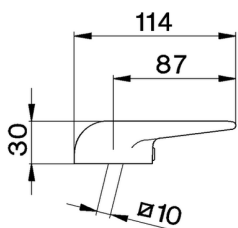

## Lever for single lever mixer 'EO' SPARE PARTS\_ZZ928660

MODEL **ZZ928660**

Lever for single lever mixer 'EO'

AVAILABLE FINISHINGS

CHARACTERISTICS

2024-12-28