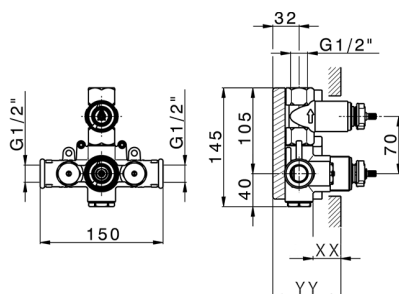

## Concealed thermostatic shower valve, 1-outlet CONCEALED\_ZA007301

MODEL **ZA007301**

Concealed thermostatic shower valve,  
1-outlet, Stopvalve with 1/2" outlet, without trim kit

AVAILABLE FINISHINGS

CHARACTERISTICS

Concealed **1**  
 Cartridge Spare Parts **24.04A.PP**  
**8x20 Plus P Thermostatic Valve**

Piastra/Plate/Plaque/Platte/Placa  
 2-3mm: XX 25-40 YY 76-91  
 10mm: XX 16-31 YY 65-80