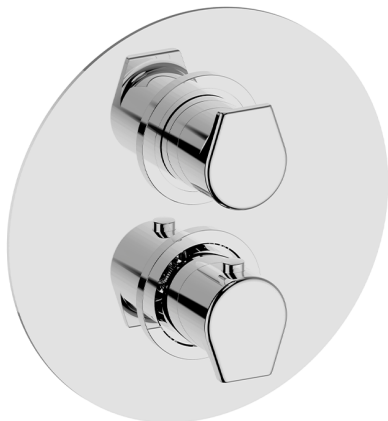

## Exposed part for con.thermo.shower valve 1-outlet ROCK&ROLL\_RK007300

MODEL **RK007300**

Exposed part for con.thermo.shower valve  
1-outlet, stop valve, without concealed part, for items  
ZA007301

## Concealed thermostatic shower valve, 1-outlet CONCEALED\_ZA007301

MODEL **ZA007301**

Concealed thermostatic shower valve,  
1-outlet, Stopvalve with 1/2" outlet, without trim kit

AVAILABLE FINISHINGS

CHARACTERISTICS

Concealed **1**  
 Cartridge Spare Parts **24.04A.PP**  
**8x20 Plus P Thermostatic Valve**

Piastra/Plate/Plaque/Platte/Placa  
 2-3mm: XX 25-40 YY 76-91  
 10mm: XX 16-31 YY 65-80