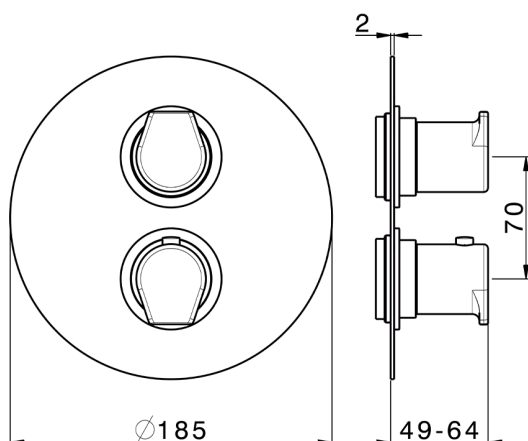

CHARACTERISTICS

Installation **Concealed**
Required concealed parts **ZA007301**

Thermostatic

The Cisal thermostatic is your personal water manager, helping you to handle, control and save water and energy.