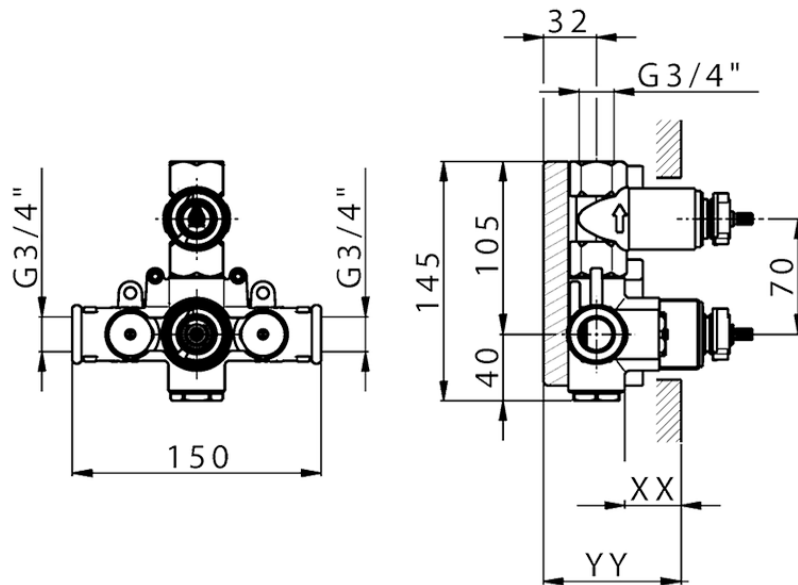

## Exposed part for con.thermo.shower valve 1-outlet ALMA\_A3007300

A3007300

<https://en.cisal.it/exposed-part-for-con-thermo-shower-valve-1-outlet-alma-a3007300>

## Piastra/Plate/Plaque/Platte/Placa

2-3mm: XX 25-40 YY 76-91

10 mm: XX 16-31 YY 65-80

ZA007361

<https://en.cisal.it/1-outlet-concealed-thermostatic-shower-valve-concealed-za007361>

Piastra/Plate/Plaque/Platte/Placa  
 2-3mm: XX 25-40 YY 76-91  
 10mm: XX 16-31 YY 65-80

ZA007301

<https://en.cisal.it/concealed-thermostatic-shower-valve-1-outlet-concealed-za007301>

2026-06-13