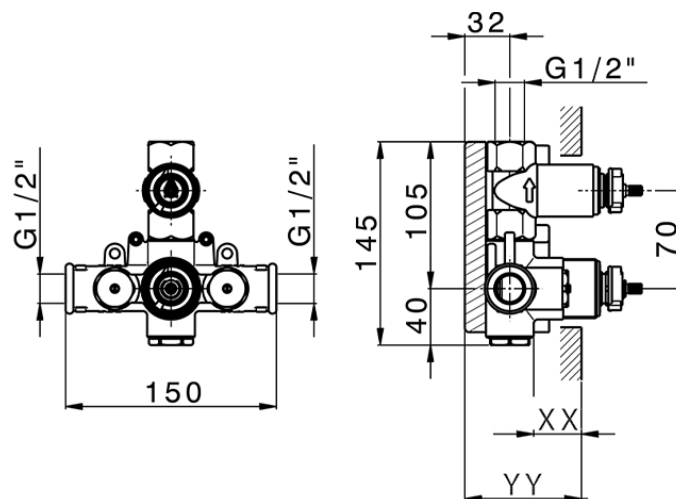

## Exposed part for con.thermo.shower valve 1-outlet ALMA\_A3007300

A3007300

<https://en.cisal.it/exposed-part-for-con-thermo-shower-valve-1-outlet-alma-a3007300>

## Piastra/Plate/Plaque/Platte/Placa

2-3mm: XX 25-40 YY 76-91

10 mm: XX 16-31 YY 65-80

ZA007361

<https://en.cisal.it/1-outlet-concealed-thermostatic-shower-valve-concealed-za007361>

Piastra/Plate/Plaque/Platte/Placa  
 2-3mm: XX 25-40 YY 76-91  
 10mm: XX 16-31 YY 65-80

ZA007301

<https://en.cisal.it/concealed-thermostatic-shower-valve-1-outlet-concealed-za007301>

2026-06-13