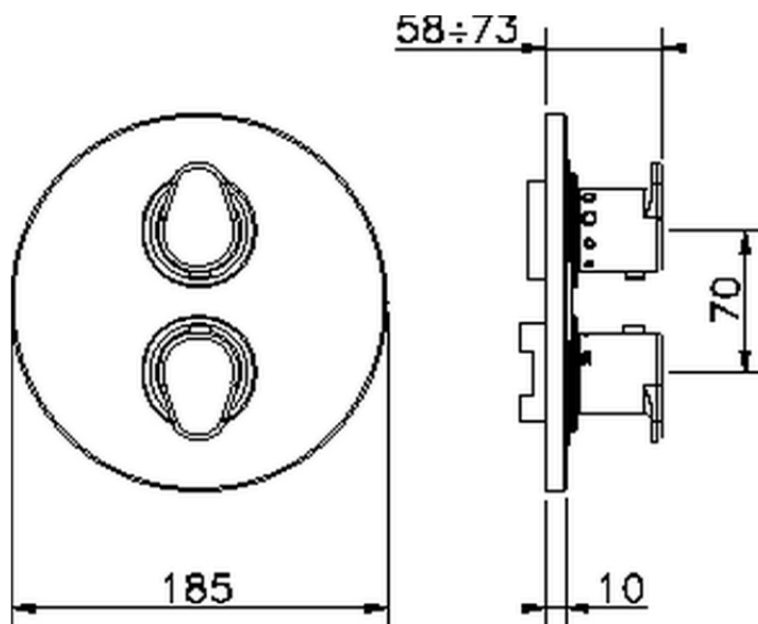

## Exposed part for con.thermo.shower valve 1-outlet ALMA\_A3007300

A3007300

<https://en.cisal.it/exposed-part-for-con-thermo-shower-valve-1-outlet-alma-a3007300>

## Piastra/Plate/Plaque/Platte/Placa

2-3mm: XX 25-40 YY 76-91

10 mm: XX 16-31 YY 65-80

ZA007361

<https://en.cisal.it/1-outlet-concealed-thermostatic-shower-valve-concealed-za007361>

Piastra/Plate/Plaque/Platte/Placa  
 2-3mm: XX 25-40 YY 76-91  
 10mm: XX 16-31 YY 65-80

ZA007301

<https://en.cisal.it/concealed-thermostatic-shower-valve-1-outlet-concealed-za007301>

2026-06-13