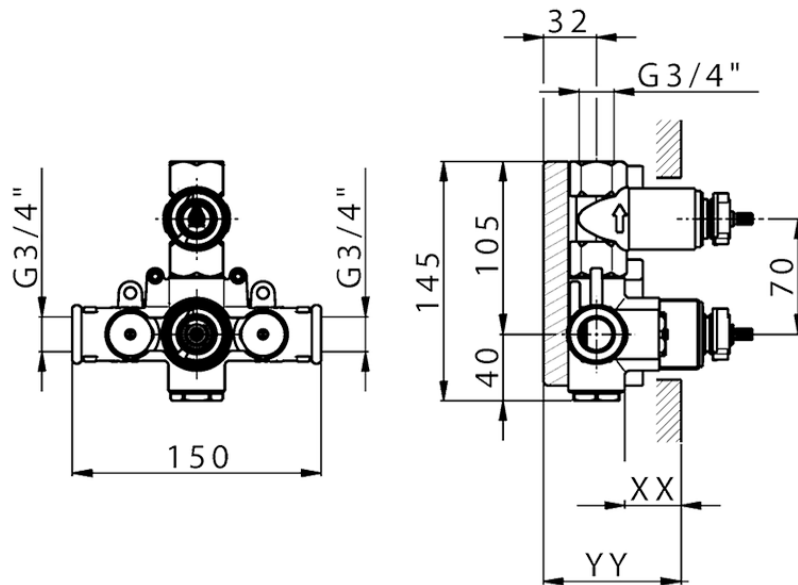

Exposed part for con.thermo.shower valve 1-outlet ALMA_A3007300

A3007300

<https://en.cisal.it/exposed-part-for-con-thermo-shower-valve-1-outlet-alma-a3007300>

Piastra/Plate/Plaque/Platte/Placa

2-3mm: XX 25-40 YY 76-91

10 mm: XX 16-31 YY 65-80

ZA007361

<https://en.cisal.it/1-outlet-concealed-thermostatic-shower-valve-concealed-za007361>

Piastra/Plate/Plaque/Platte/Placa
 2-3mm: XX 25-40 YY 76-91
 10mm: XX 16-31 YY 65-80

ZA007301

<https://en.cisal.it/concealed-thermostatic-shower-valve-1-outlet-concealed-za007301>

2026-04-26