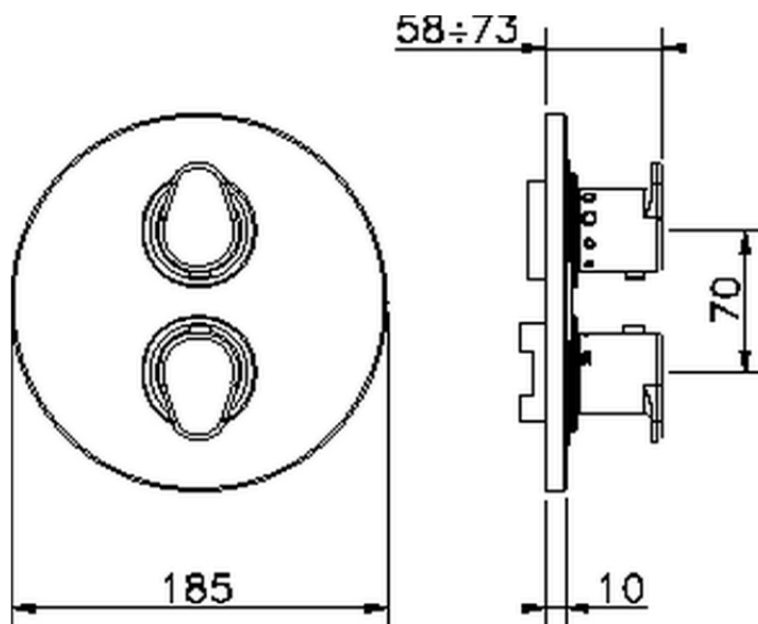

Exposed part for con.thermo.shower valve 1-outlet ALMA_A3007300

A3007300

<https://en.cisal.it/exposed-part-for-con-thermo-shower-valve-1-outlet-alma-a3007300>

Piastra/Plate/Plaque/Platte/Placa

2-3mm: XX 25-40 YY 76-91

10 mm: XX 16-31 YY 65-80

ZA007361

<https://en.cisal.it/1-outlet-concealed-thermostatic-shower-valve-concealed-za007361>

Piastra/Plate/Plaque/Platte/Placa
 2-3mm: XX 25-40 YY 76-91
 10mm: XX 16-31 YY 65-80

ZA007301

<https://en.cisal.it/concealed-thermostatic-shower-valve-1-outlet-concealed-za007301>

2026-04-26