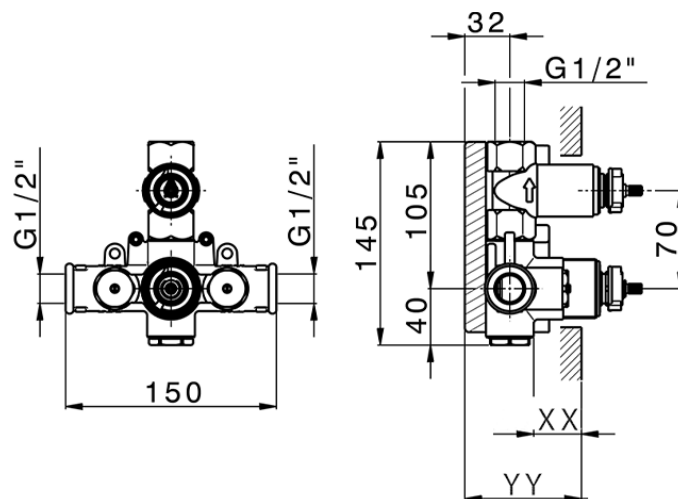

Exposed part for con.thermo.shower valve 1-outlet ALMA_A3007300

A3007300

<https://en.cisal.it/exposed-part-for-con-thermo-shower-valve-1-outlet-alma-a3007300>

Piastra/Plate/Plaque/Platte/Placa

2-3mm: XX 25-40 YY 76-91

10 mm: XX 16-31 YY 65-80

ZA007361

<https://en.cisal.it/1-outlet-concealed-thermostatic-shower-valve-concealed-za007361>

Piastra/Plate/Plaque/Platte/Placa
 2-3mm: XX 25-40 YY 76-91
 10mm: XX 16-31 YY 65-80

ZA007301

<https://en.cisal.it/concealed-thermostatic-shower-valve-1-outlet-concealed-za007301>

2026-04-26