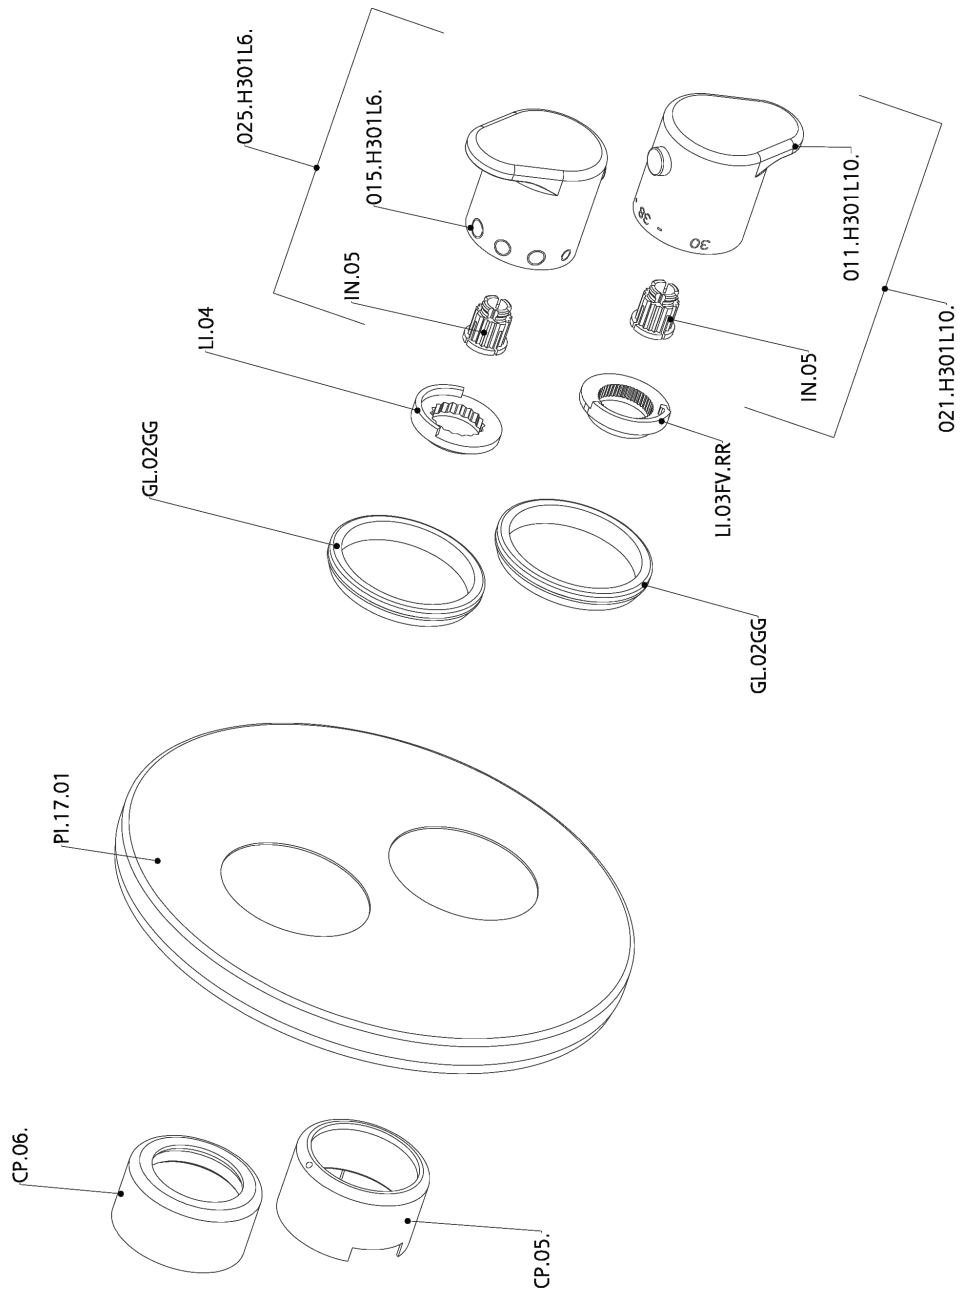

## Exposed part for con.thermo.shower valve 1-outlet ALMA\_A3007300

A3007300

<https://en.cisal.it/exposed-part-for-con-thermo-shower-valve-1-outlet-alma-a3007300>

## 1-outlet Concealed thermostatic shower valve CONCEALED\_ZA007361

ZA007361

<https://en.cisal.it/1-outlet-concealed-thermostatic-shower-valve-concealed-za007361>

## Concealed thermostatic shower valve, 1-outlet CONCEALED\_ZA007301

ZA007301

<https://en.cisal.it/concealed-thermostatic-shower-valve-1-outlet-concealed-za007301>

2026-04-26