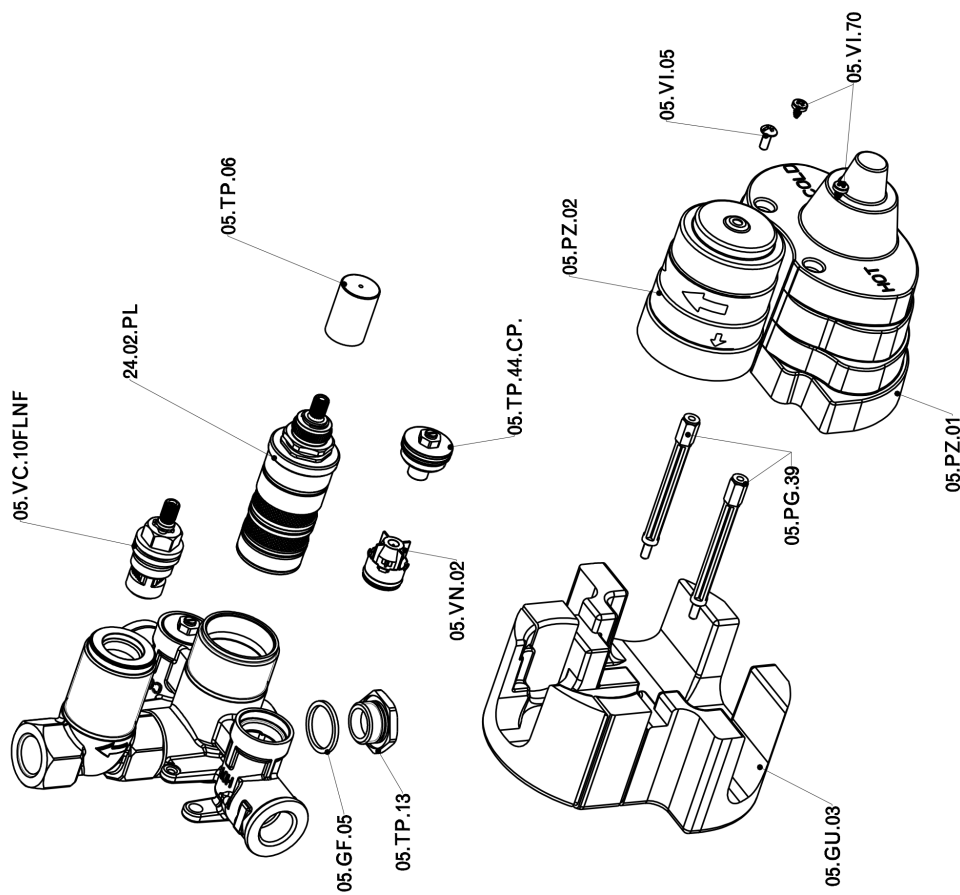

## Exposed part for con.thermo.shower valve 1-outlet ALMA\_A3007300

A3007300

<https://en.cisal.it/exposed-part-for-con-thermo-shower-valve-1-outlet-alma-a3007300>

## 1-outlet Concealed thermostatic shower valve CONCEALED\_ZA007361

ZA007361

<https://en.cisal.it/1-outlet-concealed-thermostatic-shower-valve-concealed-za007361>

## Concealed thermostatic shower valve, 1-outlet CONCEALED\_ZA007301

ZA007301

<https://en.cisal.it/concealed-thermostatic-shower-valve-1-outlet-concealed-za007301>

2026-04-26