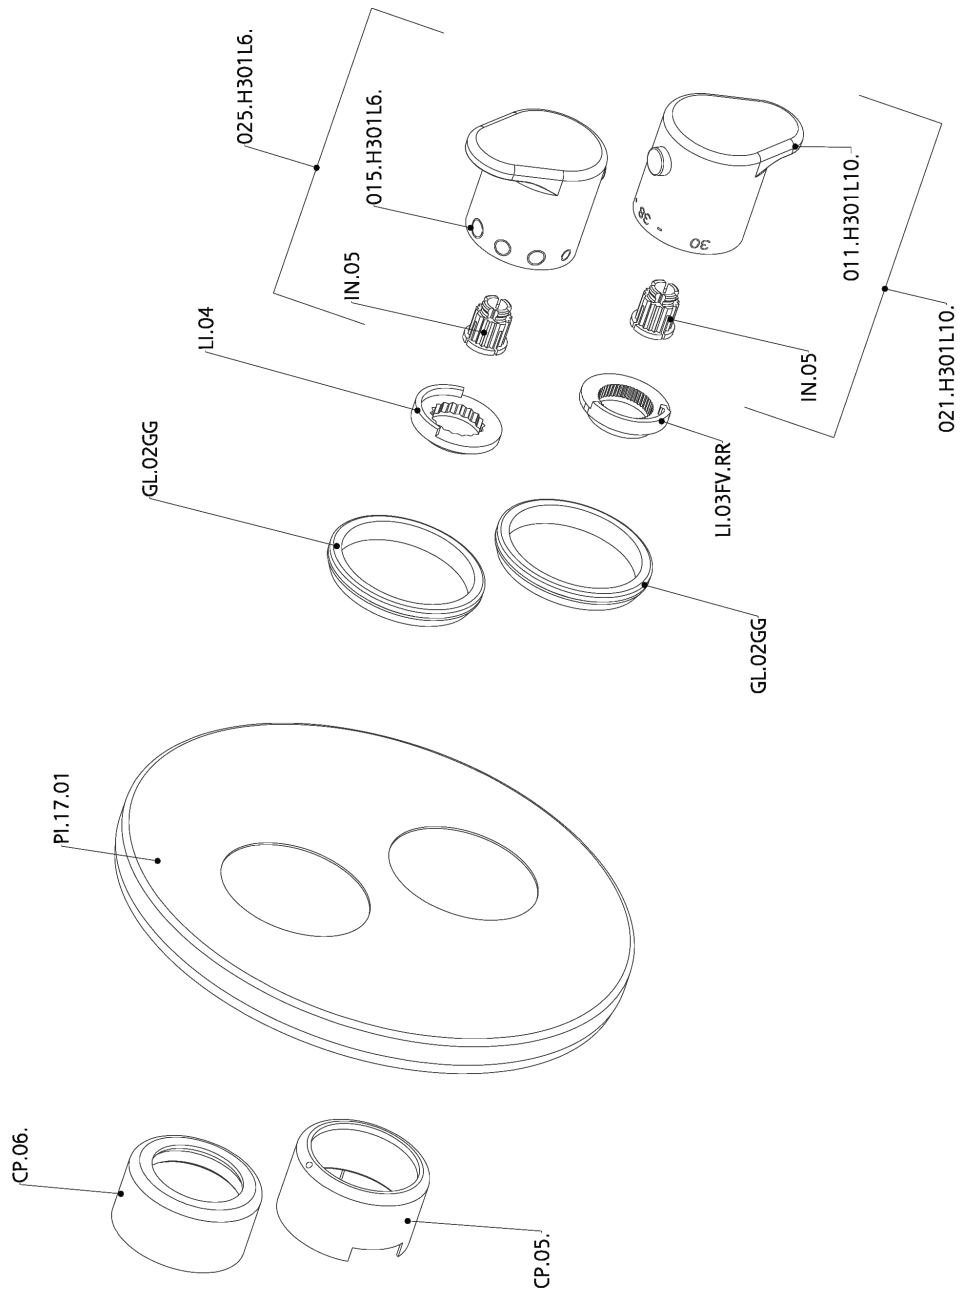

Exposed part for con.thermo.shower valve 1-outlet ALMA_A3007300

A3007300

<https://en.cisal.it/exposed-part-for-con-thermo-shower-valve-1-outlet-alma-a3007300>

1-outlet Concealed thermostatic shower valve CONCEALED_ZA007361

ZA007361

<https://en.cisal.it/1-outlet-concealed-thermostatic-shower-valve-concealed-za007361>

Concealed thermostatic shower valve, 1-outlet CONCEALED_ZA007301

ZA007301

<https://en.cisal.it/concealed-thermostatic-shower-valve-1-outlet-concealed-za007301>