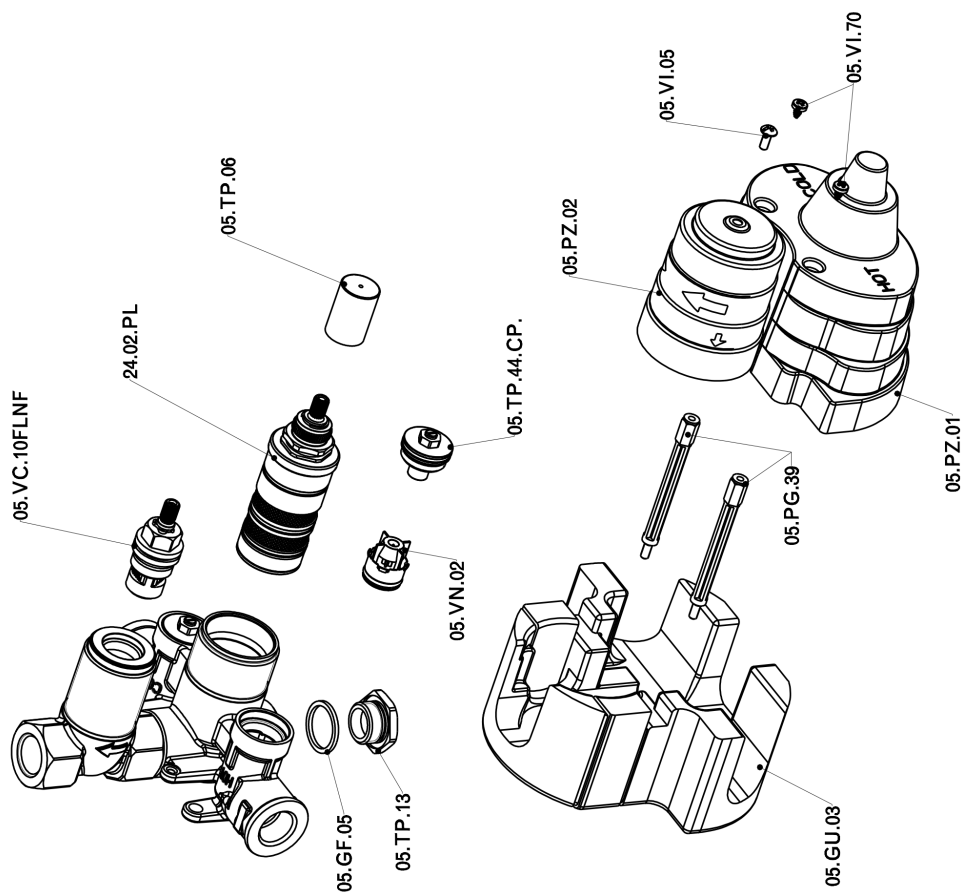

Exposed part for con.thermo.shower valve 1-outlet ALMA_A3007300

A3007300

<https://en.cisal.it/exposed-part-for-con-thermo-shower-valve-1-outlet-alma-a3007300>

1-outlet Concealed thermostatic shower valve CONCEALED_ZA007361

ZA007361

<https://en.cisal.it/1-outlet-concealed-thermostatic-shower-valve-concealed-za007361>

Concealed thermostatic shower valve, 1-outlet CONCEALED_ZA007301

ZA007301

<https://en.cisal.it/concealed-thermostatic-shower-valve-1-outlet-concealed-za007301>