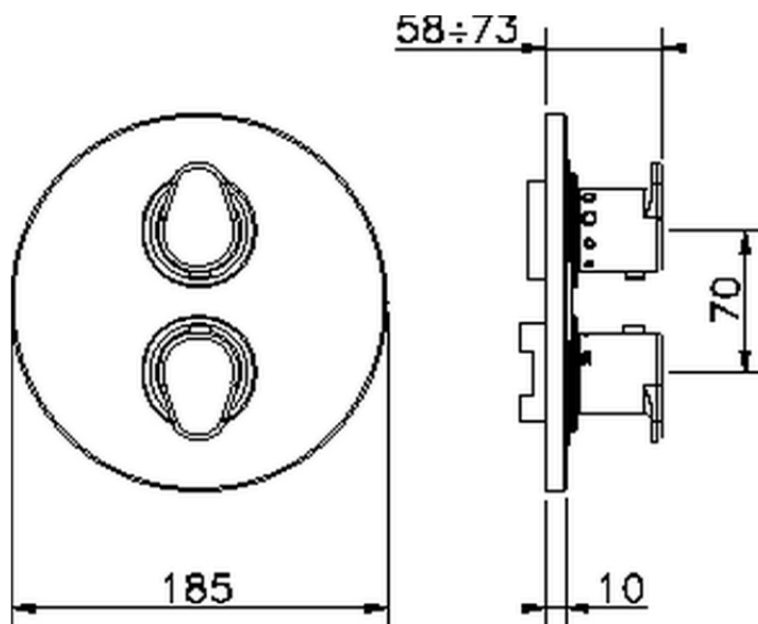

Exposed part for con.thermo.shower valve 1-outlet ALMA_A3007300

A3007300

<https://en.cisal.it/exposed-part-for-con-thermo-shower-valve-1-outlet-alma-a3007300>

Piastra/Plate/Plaque/Platte/Placa

2-3mm: XX 25-40 YY 76-91

10 mm: XX 16-31 YY 65-80

ZA007361

<https://en.cisal.it/1-outlet-concealed-thermostatic-shower-valve-concealed-za007361>

Piastra/Plate/Plaque/Platte/Placa
 2-3mm: XX 25-40 YY 76-91
 10mm: XX 16-31 YY 65-80

ZA007301

<https://en.cisal.it/concealed-thermostatic-shower-valve-1-outlet-concealed-za007301>

2026-06-13