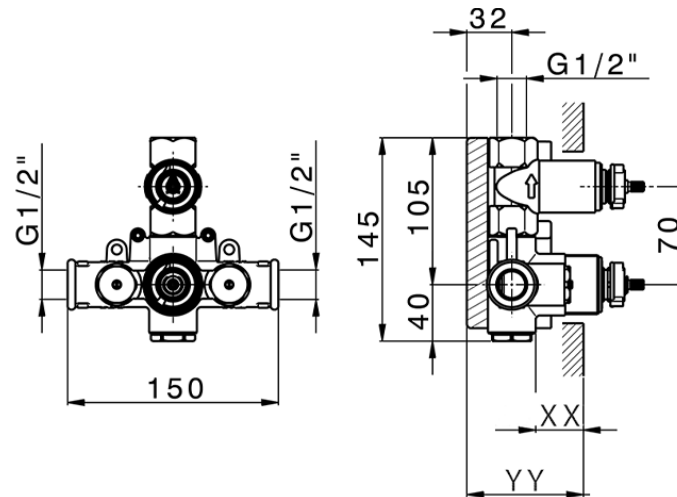

## Exposed part for con.thermo.shower valve 1-outlet ALMA\_A3007300

A3007300

<https://en.cisal.it/exposed-part-for-con-thermo-shower-valve-1-outlet-alma-a3007300>

## Piastra/Plate/Plaque/Platte/Placa

2-3mm: XX 25-40 YY 76-91

10 mm: XX 16-31 YY 65-80

ZA007361

<https://en.cisal.it/1-outlet-concealed-thermostatic-shower-valve-concealed-za007361>

Piastra/Plate/Plaque/Platte/Placa  
 2-3mm: XX 25-40 YY 76-91  
 10mm: XX 16-31 YY 65-80

ZA007301

<https://en.cisal.it/concealed-thermostatic-shower-valve-1-outlet-concealed-za007301>

2026-06-14