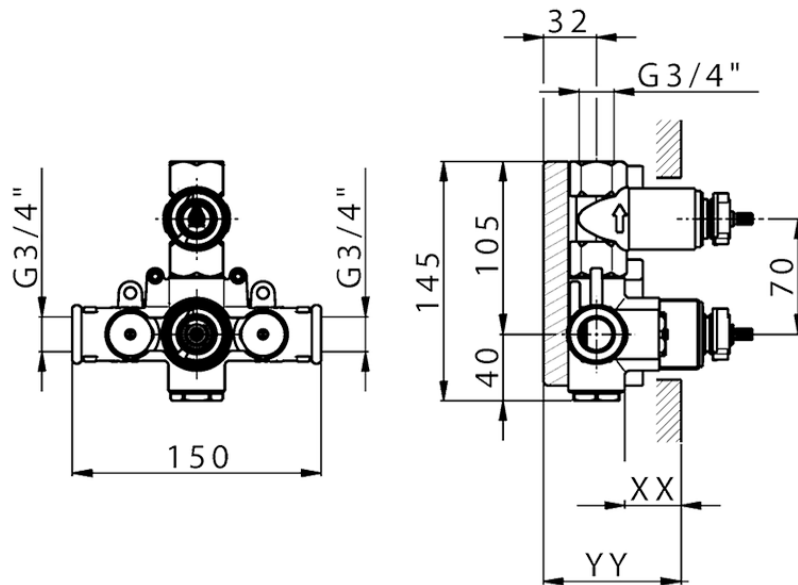

Exposed part for con.thermo.shower valve 1-outlet ALMA_A3007300

A3007300

<https://en.cisal.it/exposed-part-for-con-thermo-shower-valve-1-outlet-alma-a3007300>

Piastra/Plate/Plaque/Platte/Placa

2-3mm: XX 25-40 YY 76-91

10 mm: XX 16-31 YY 65-80

ZA007361

<https://en.cisal.it/1-outlet-concealed-thermostatic-shower-valve-concealed-za007361>

Piastra/Plate/Plaque/Platte/Placa
 2-3mm: XX 25-40 YY 76-91
 10mm: XX 16-31 YY 65-80

ZA007301

<https://en.cisal.it/concealed-thermostatic-shower-valve-1-outlet-concealed-za007301>

2026-06-13