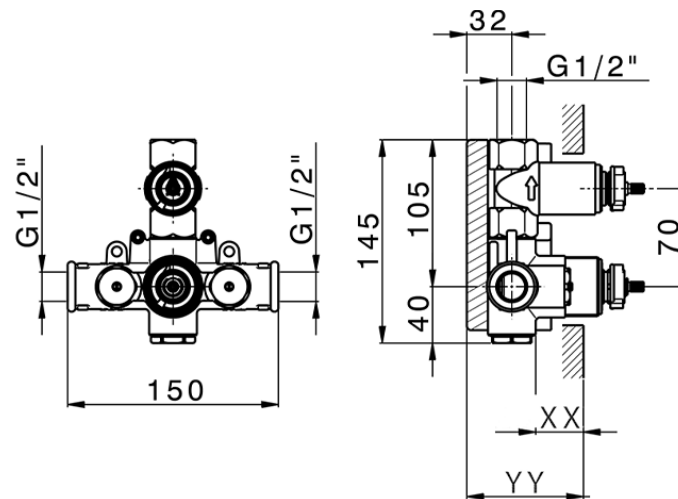

Exposed part for con.thermo.shower valve 1-outlet ALMA_A3007300

A3007300

<https://en.cisal.it/exposed-part-for-con-thermo-shower-valve-1-outlet-alma-a3007300>

Piastra/Plate/Plaque/Platte/Placa

2-3mm: XX 25-40 YY 76-91

10 mm: XX 16-31 YY 65-80

ZA007361

<https://en.cisal.it/1-outlet-concealed-thermostatic-shower-valve-concealed-za007361>

Piastra/Plate/Plaque/Platte/Placa
 2-3mm: XX 25-40 YY 76-91
 10mm: XX 16-31 YY 65-80

ZA007301

<https://en.cisal.it/concealed-thermostatic-shower-valve-1-outlet-concealed-za007301>

2026-06-13