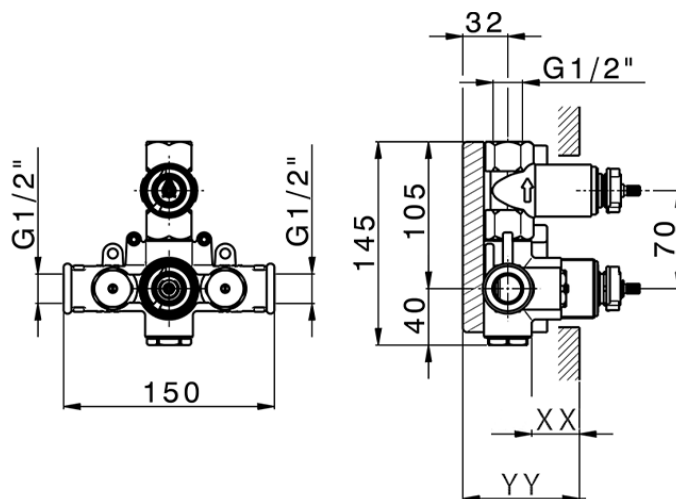

Exposed part for con.thermo.shower valve 1-outlet ALMA_A3007300

A3007300

<https://en.cisal.it/exposed-part-for-con-thermo-shower-valve-1-outlet-alma-a3007300>

Piastra/Plate/Plaque/Platte/Placa

2-3mm: XX 25-40 YY 76-91

10 mm: XX 16-31 YY 65-80

ZA007361

<https://en.cisal.it/1-outlet-concealed-thermostatic-shower-valve-concealed-za007361>

Piastra/Plate/Plaque/Platte/Placa
 2-3mm: XX 25-40 YY 76-91
 10mm: XX 16-31 YY 65-80

ZA007301

<https://en.cisal.it/concealed-thermostatic-shower-valve-1-outlet-concealed-za007301>

2026-04-03