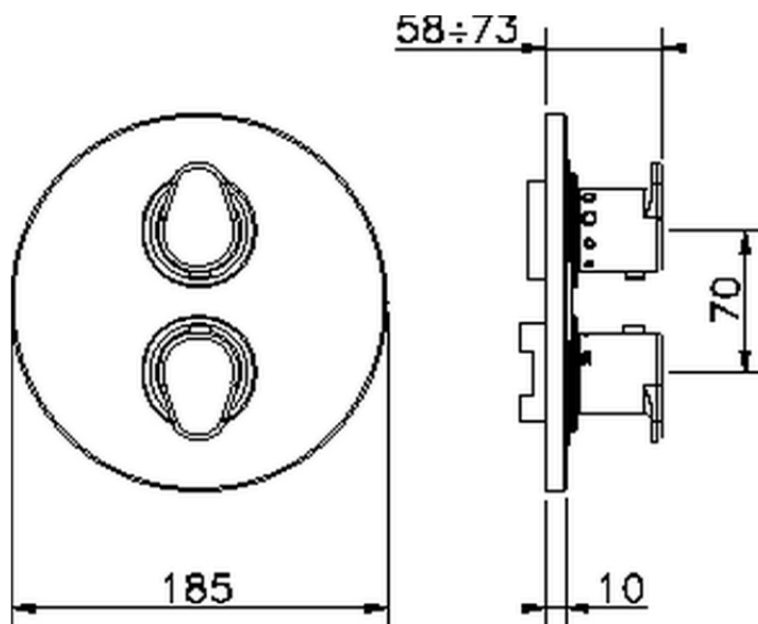

## Exposed part for con.thermo.shower valve 1-outlet ALMA\_A3007300

A3007300

<https://en.cisal.it/exposed-part-for-con-thermo-shower-valve-1-outlet-alma-a3007300>

## Piastra/Plate/Plaque/Platte/Placa

2-3mm: XX 25-40 YY 76-91

10 mm: XX 16-31 YY 65-80

ZA007361

<https://en.cisal.it/1-outlet-concealed-thermostatic-shower-valve-concealed-za007361>

Piastra/Plate/Plaque/Platte/Placa  
 2-3mm: XX 25-40 YY 76-91  
 10mm: XX 16-31 YY 65-80

ZA007301

<https://en.cisal.it/concealed-thermostatic-shower-valve-1-outlet-concealed-za007301>

2026-06-14