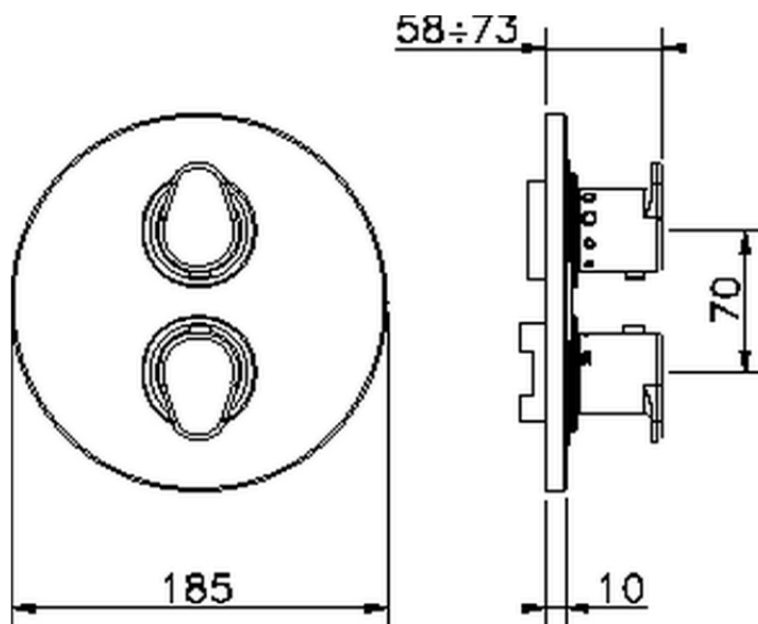

Exposed part for con.thermo.shower valve 1-outlet ALMA_A3007300

A3007300

<https://en.cisal.it/exposed-part-for-con-thermo-shower-valve-1-outlet-alma-a3007300>

Piastra/Plate/Plaque/Platte/Placa

2-3mm: XX 25-40 YY 76-91

10 mm: XX 16-31 YY 65-80

ZA007361

<https://en.cisal.it/1-outlet-concealed-thermostatic-shower-valve-concealed-za007361>

Piastra/Plate/Plaque/Platte/Placa
 2-3mm: XX 25-40 YY 76-91
 10mm: XX 16-31 YY 65-80

ZA007301

<https://en.cisal.it/concealed-thermostatic-shower-valve-1-outlet-concealed-za007301>

2026-04-03