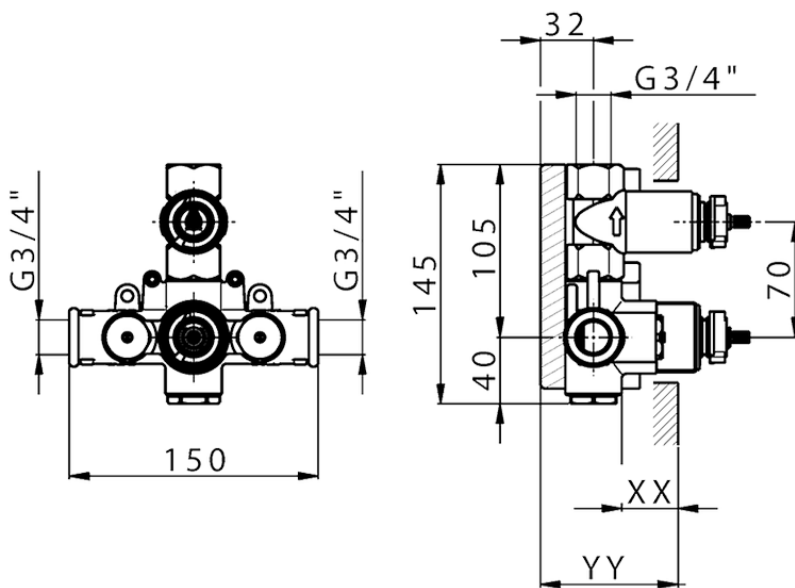

## Exposed part for con.thermo.shower valve 1-outlet ALMA\_A3007300

A3007300

<https://en.cisal.it/exposed-part-for-con-thermo-shower-valve-1-outlet-alma-a3007300>

## Piastra/Plate/Plaque/Platte/Placa

2-3mm: XX 25-40 YY 76-91

10 mm: XX 16-31 YY 65-80

ZA007361

<https://en.cisal.it/1-outlet-concealed-thermostatic-shower-valve-concealed-za007361>

Piastra/Plate/Plaque/Platte/Placa  
 2-3mm: XX 25-40 YY 76-91  
 10mm: XX 16-31 YY 65-80

ZA007301

<https://en.cisal.it/concealed-thermostatic-shower-valve-1-outlet-concealed-za007301>

2026-06-14