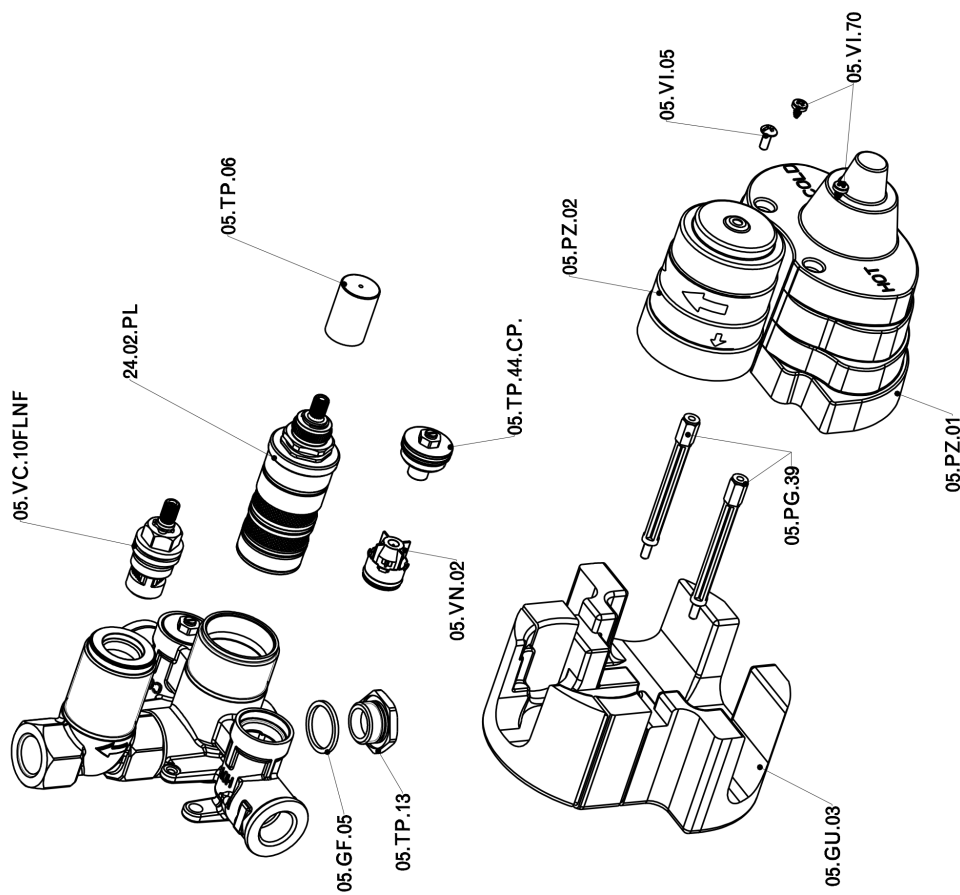

Exposed part for con.thermo.shower valve 1-outlet ALMA_A3007300

A3007300

<https://en.cisal.it/exposed-part-for-con-thermo-shower-valve-1-outlet-alma-a3007300>

1-outlet Concealed thermostatic shower valve CONCEALED_ZA007361

ZA007361

<https://en.cisal.it/1-outlet-concealed-thermostatic-shower-valve-concealed-za007361>

Concealed thermostatic shower valve, 1-outlet CONCEALED_ZA007301

ZA007301

<https://en.cisal.it/concealed-thermostatic-shower-valve-1-outlet-concealed-za007301>