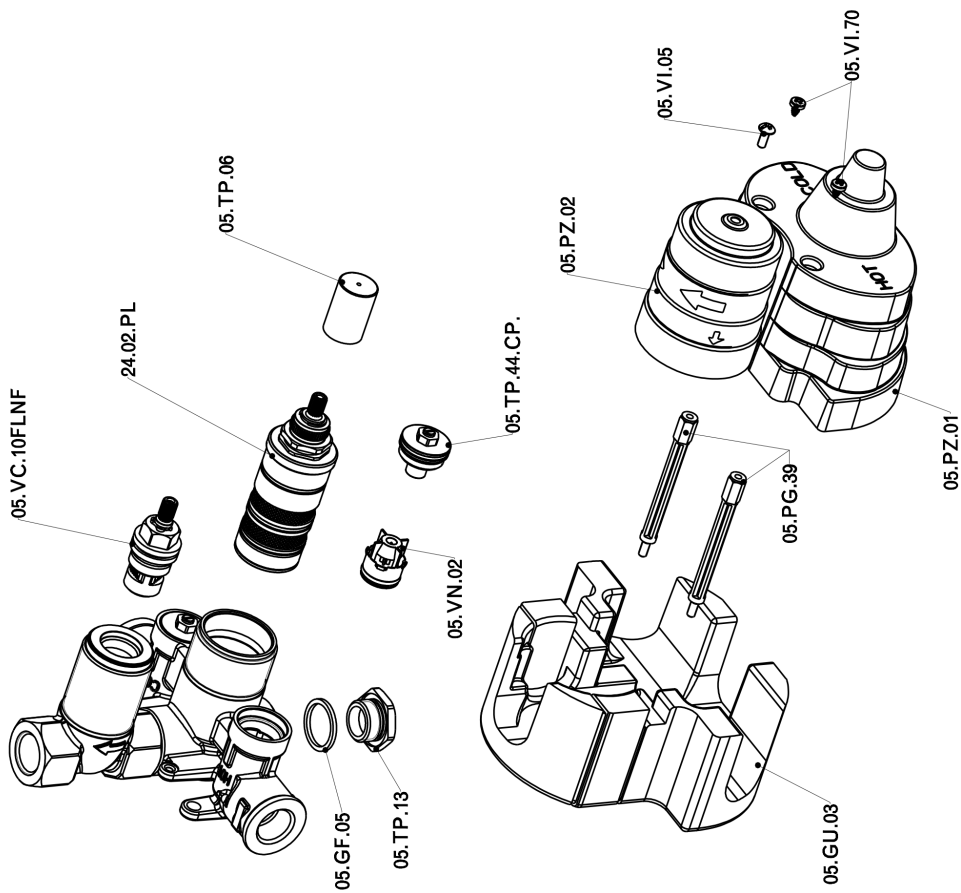

Exposed part for con.thermo.shower valve 1-outlet ALMA_A3007300

A3007300

<https://en.cisal.it/exposed-part-for-con-thermo-shower-valve-1-outlet-alma-a3007300>

1-outlet Concealed thermostatic shower valve CONCEALED_ZA007361

ZA007361

<https://en.cisal.it/1-outlet-concealed-thermostatic-shower-valve-concealed-za007361>

Concealed thermostatic shower valve, 1-outlet CONCEALED_ZA007301

ZA007301

<https://en.cisal.it/concealed-thermostatic-shower-valve-1-outlet-concealed-za007301>