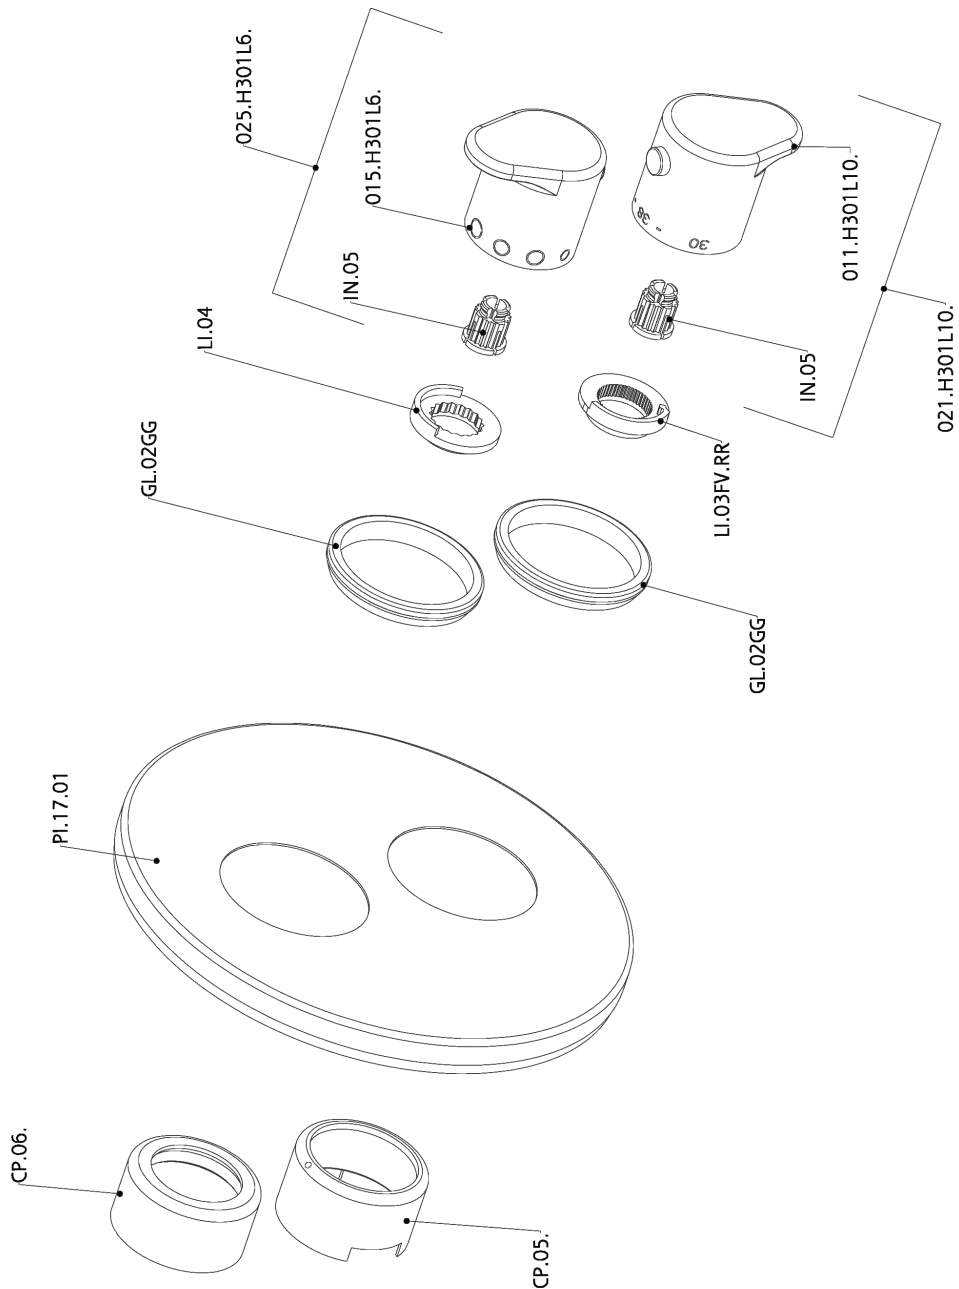

Exposed part for con.thermo.shower valve 1-outlet ALMA_A3007300

A3007300

<https://en.cisal.it/exposed-part-for-con-thermo-shower-valve-1-outlet-alma-a3007300>

1-outlet Concealed thermostatic shower valve CONCEALED_ZA007361

ZA007361

<https://en.cisal.it/1-outlet-concealed-thermostatic-shower-valve-concealed-za007361>

Concealed thermostatic shower valve, 1-outlet CONCEALED_ZA007301

ZA007301

<https://en.cisal.it/concealed-thermostatic-shower-valve-1-outlet-concealed-za007301>