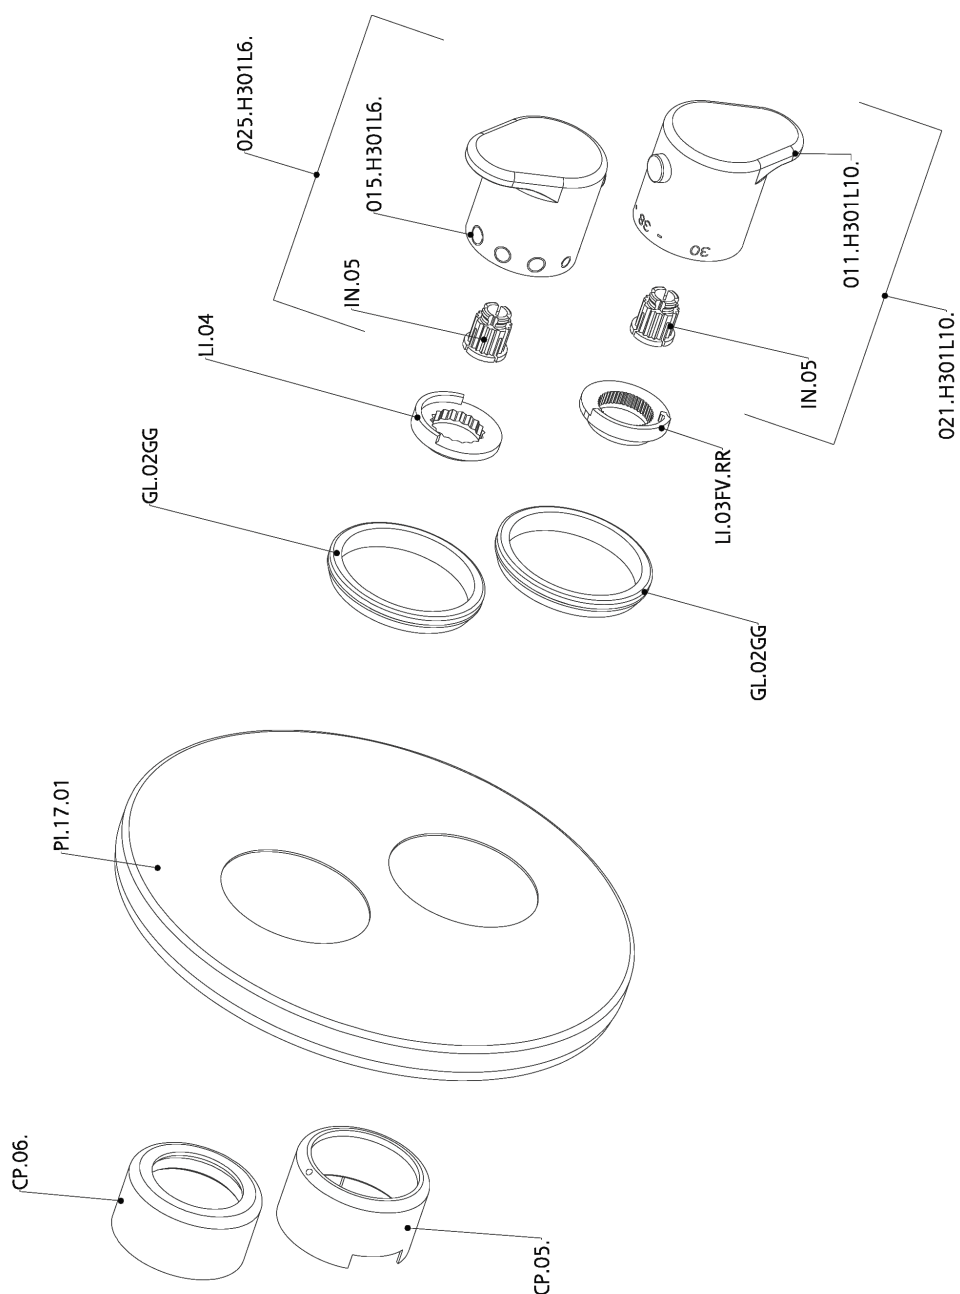

Exposed part for con.thermo.shower valve 1-outlet ALMA_A3007300

A3007300

<https://en.cisal.it/exposed-part-for-con-thermo-shower-valve-1-outlet-alma-a3007300>

1-outlet Concealed thermostatic shower valve CONCEALED_ZA007361

ZA007361

<https://en.cisal.it/1-outlet-concealed-thermostatic-shower-valve-concealed-za007361>

Concealed thermostatic shower valve, 1-outlet CONCEALED_ZA007301

ZA007301

<https://en.cisal.it/concealed-thermostatic-shower-valve-1-outlet-concealed-za007301>