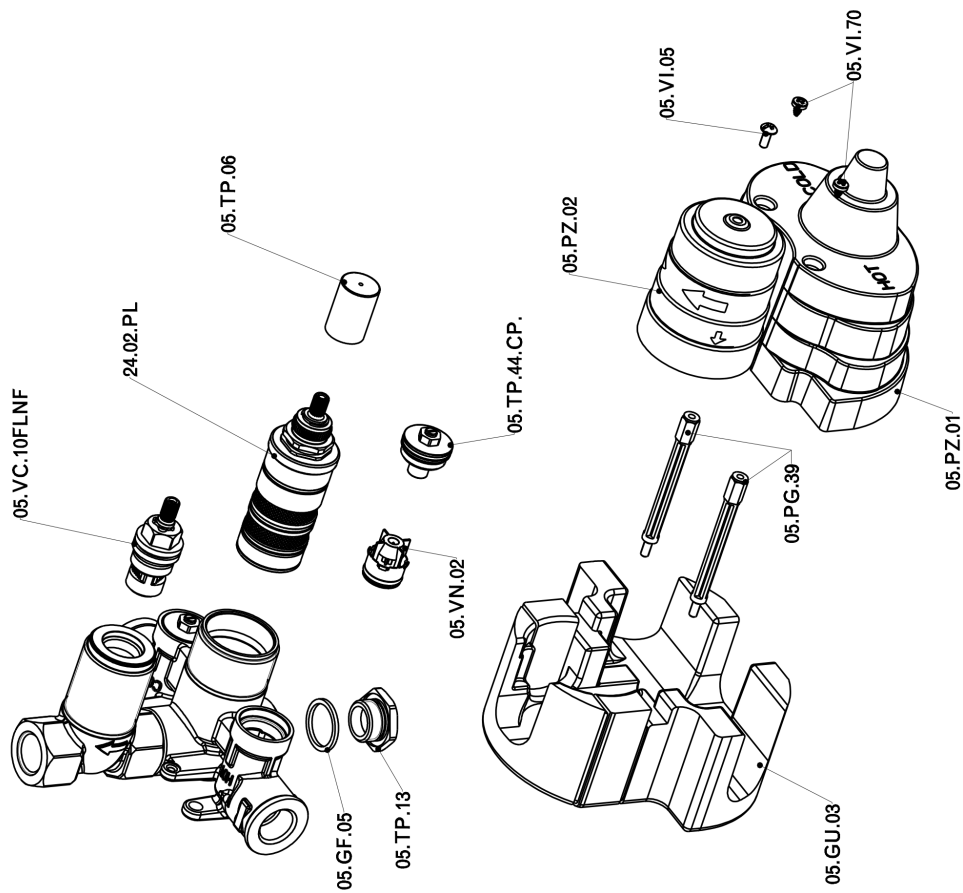

Exposed part for con.thermo.shower valve 1-outlet ALMA_A3007300

A3007300

<https://en.cisal.it/exposed-part-for-con-thermo-shower-valve-1-outlet-alma-a3007300>

1-outlet Concealed thermostatic shower valve CONCEALED_ZA007361

ZA007361

<https://en.cisal.it/1-outlet-concealed-thermostatic-shower-valve-concealed-za007361>

Concealed thermostatic shower valve, 1-outlet CONCEALED_ZA007301

ZA007301

<https://en.cisal.it/concealed-thermostatic-shower-valve-1-outlet-concealed-za007301>