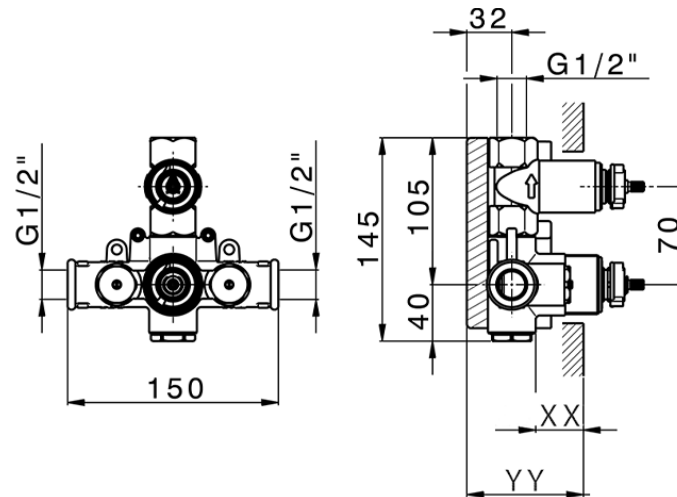

## Exposed part for con.thermo.shower valve 1-outlet ALMA\_A3007300

A3007300

<https://en.cisal.it/exposed-part-for-con-thermo-shower-valve-1-outlet-alma-a3007300>

## Piastra/Plate/Plaque/Platte/Placa

2-3mm: XX 25-40 YY 76-91

10 mm: XX 16-31 YY 65-80

ZA007361

<https://en.cisal.it/1-outlet-concealed-thermostatic-shower-valve-concealed-za007361>

Piastra/Plate/Plaque/Platte/Placa  
 2-3mm: XX 25-40 YY 76-91  
 10mm: XX 16-31 YY 65-80

ZA007301

<https://en.cisal.it/concealed-thermostatic-shower-valve-1-outlet-concealed-za007301>

2026-04-25