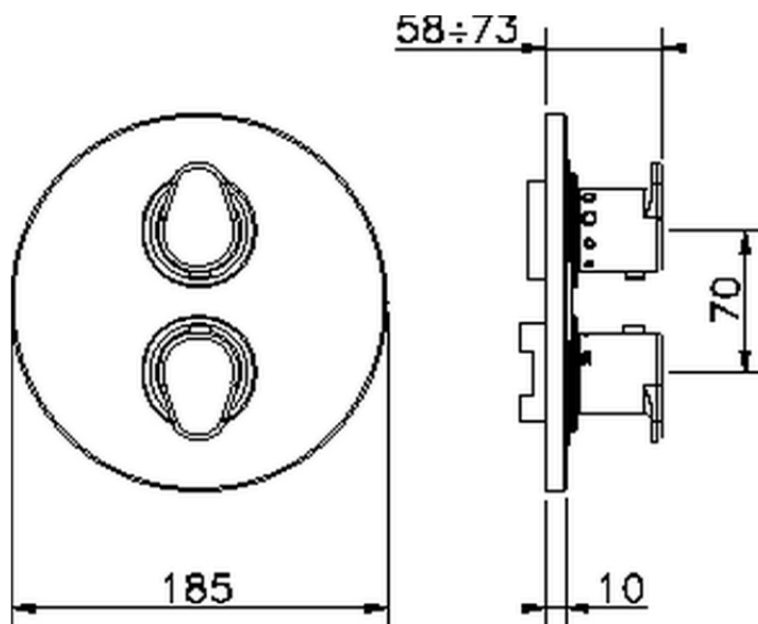

## Exposed part for con.thermo.shower valve 1-outlet ALMA\_A3007300

A3007300

<https://en.cisal.it/exposed-part-for-con-thermo-shower-valve-1-outlet-alma-a3007300>

## Piastra/Plate/Plaque/Platte/Placa

2-3mm: XX 25-40 YY 76-91

10 mm: XX 16-31 YY 65-80

ZA007361

<https://en.cisal.it/1-outlet-concealed-thermostatic-shower-valve-concealed-za007361>

Piastra/Plate/Plaque/Platte/Placa  
 2-3mm: XX 25-40 YY 76-91  
 10mm: XX 16-31 YY 65-80

ZA007301

<https://en.cisal.it/concealed-thermostatic-shower-valve-1-outlet-concealed-za007301>

2026-04-25