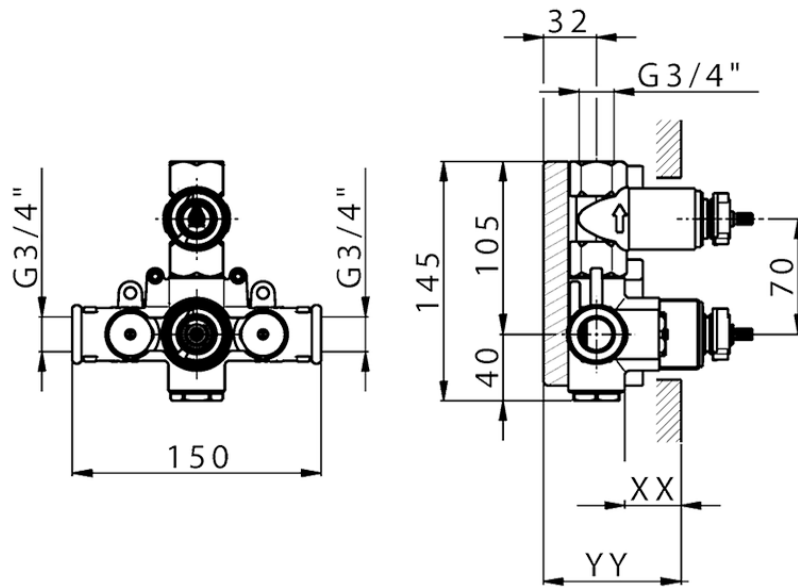

## Exposed part for con.thermo.shower valve 1-outlet ALMA\_A3007300

A3007300

<https://en.cisal.it/exposed-part-for-con-thermo-shower-valve-1-outlet-alma-a3007300>

## Piastra/Plate/Plaque/Platte/Placa

2-3mm: XX 25-40 YY 76-91

10 mm: XX 16-31 YY 65-80

ZA007361

<https://en.cisal.it/1-outlet-concealed-thermostatic-shower-valve-concealed-za007361>

Piastra/Plate/Plaque/Platte/Placa  
 2-3mm: XX 25-40 YY 76-91  
 10mm: XX 16-31 YY 65-80

ZA007301

<https://en.cisal.it/concealed-thermostatic-shower-valve-1-outlet-concealed-za007301>

2026-04-25