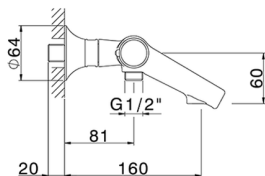

Thermostatic bath mixer VITA_VIT21010

MODEL **VIT21010**

Thermostatic bath mixer, without shower set, 1/2" M flexible connection

AVAILABLE FINISHINGS

-  **21** 21 Chrome
-  **2Q** 2Q Black Titanium
-  **40** 40 Matt Black
-  **4Q** 4Q Matt White

CHARACTERISTICS

Cartridge Spare Parts **ZZ96551000**

TMX 25 Thermostatic Valve

DeviaStop

The Cisal Devia Stop technology allows to adjust the water flow and to direct it to the selected output point (overhead soaker, hand shower, etc).