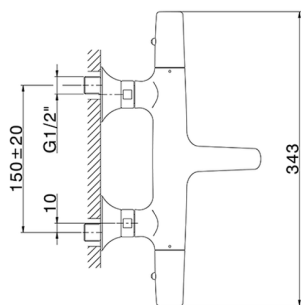

Thermostatic bath mixer VITA_VIT21010

MODEL **VIT21010**

Thermostatic bath mixer, without shower set, 1/2" M flexible connection

AVAILABLE FINISHINGS

-  **21** 21 Chrome
-  **2Q** 2Q Black Titanium
-  **40** 40 Matt Black
-  **4Q** 4Q Matt White

CHARACTERISTICS

Cartridge Spare Parts **ZZ96551000**

TMX 25 Thermostatic Valve

DeviaStop

The Cisal Devia Stop technology allows to adjust the water flow and to direct it to the selected output point (overhead soaker, hand shower, etc).