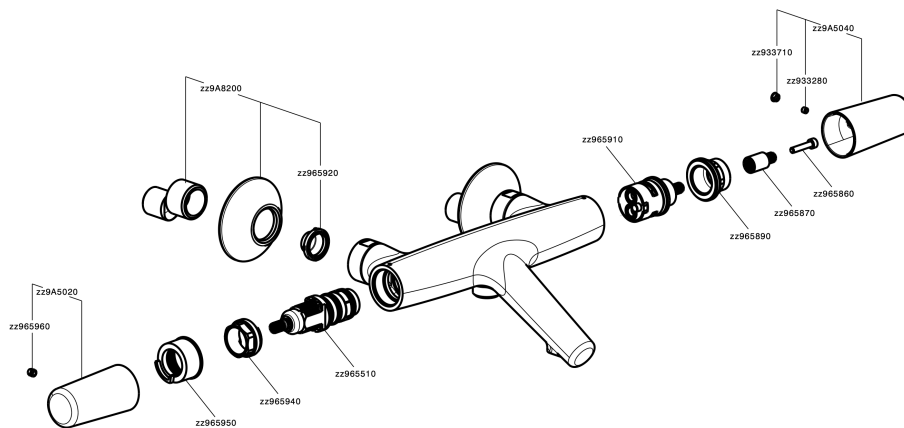

Thermostatic bath mixer VITA_VIT21010

VIT21010

<https://en.cisal.it/thermostatic-bath-mixer-vita-vit21010>

2024-12-30