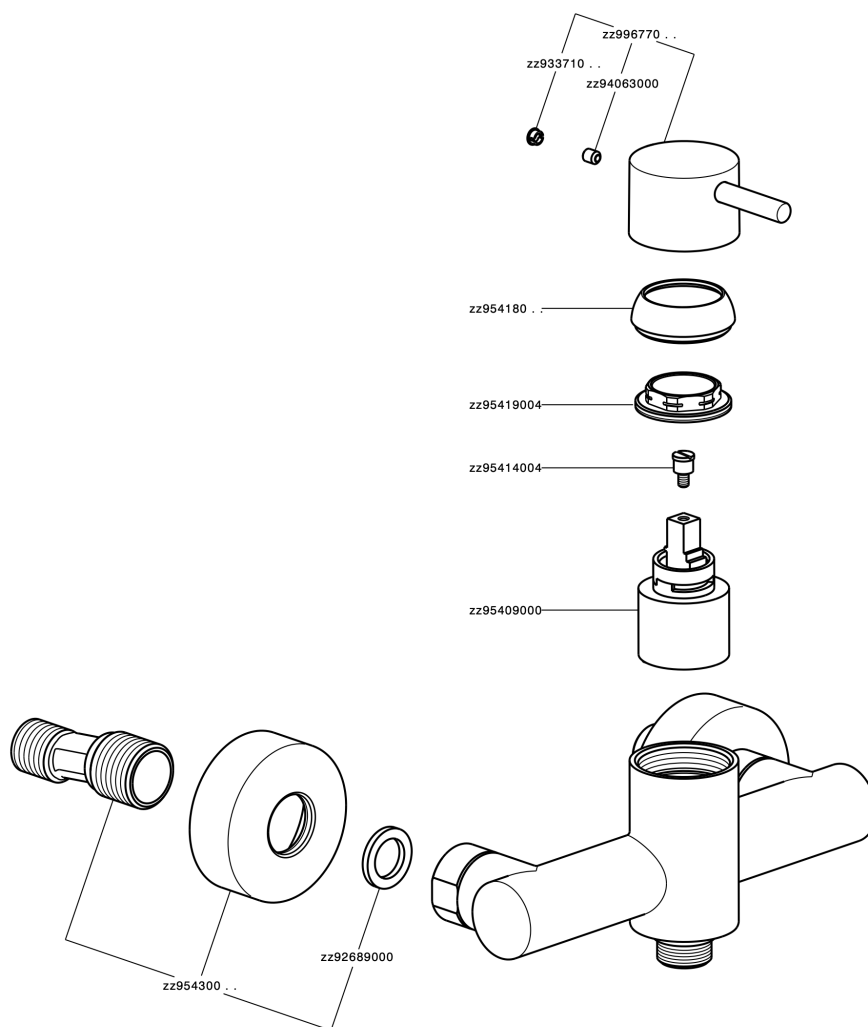

## Single lever shower mixer SLIM\_SM000440

SM000440

<https://en.cisal.it/single-lever-shower-mixer-slim-sm000440>

2026-06-14