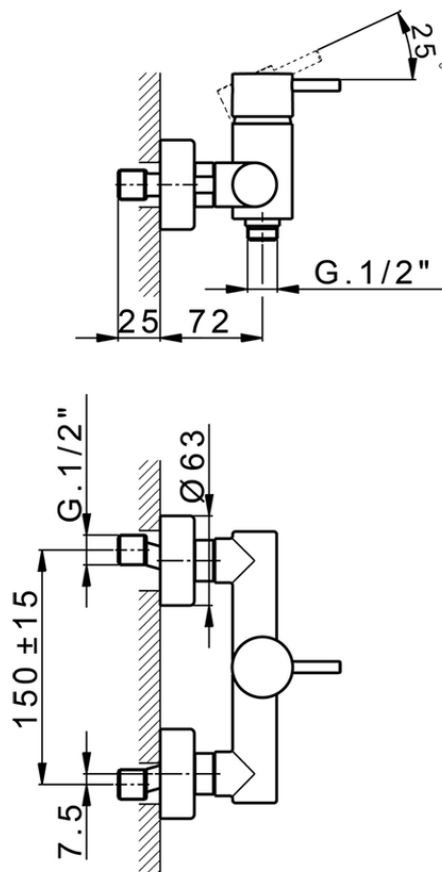

Single lever shower mixer SLIM_SM000440

SM000440

<https://en.cisal.it/single-lever-shower-mixer-slim-sm000440>

2026-05-17