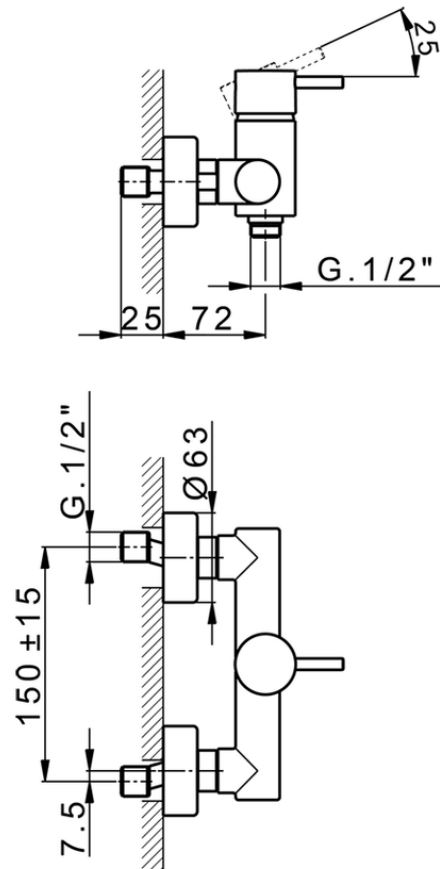

Single lever shower mixer SLIM_SM000440

SM000440

<https://en.cisal.it/single-lever-shower-mixer-slim-sm000440>

2026-04-06