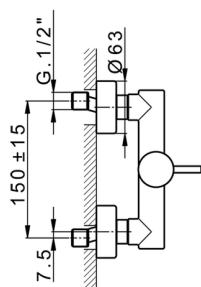

Single lever shower mixer SLIM_SM000440

MODEL **SM000440**

Single lever shower mixer, without shower set, 1/2" M flexible connection

AVAILABLE FINISHINGS

-  **21** 21 Chrome
-  **2B** 2B Polished Nickel
-  **40** 40 Matt Black
-  **4Q** 4Q Matt White

CHARACTERISTICS

Cartridge Spare Parts **ZZ95409000**

35 mm Cartridge

EcoStop

EcoStop feature limits water flow to approximately 50% of maximum output with one point of resistance on setting. Push slightly past the middle stop only when full water output is required. This will save water up to 50%.

Single lever shower mixer SLIM_SM000440

SM000440

<https://en.cisal.it/single-lever-shower-mixer-slim-sm000440>

2026-05-17