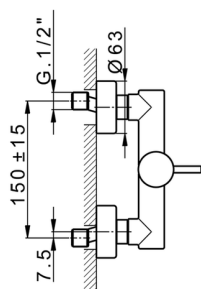

Single lever shower mixer SLIM_SM000440

MODEL **SM000440**

Single lever shower mixer, without shower set, 1/2" M flexible connection

AVAILABLE FINISHINGS

-  **21** 21 Chrome
-  **2B** 2B Polished Nickel
-  **40** 40 Matt Black
-  **4Q** 4Q Matt White

CHARACTERISTICS

Cartridge Spare Parts **ZZ95409000**

35 mm Cartridge

EcoStop

EcoStop feature limits water flow to approximately 50% of maximum output with one point of resistance on setting. Push slightly past the middle stop only when full water output is required. This will save water up to 50%.

Single lever shower mixer SLIM_SM000440

SM000440

<https://en.cisal.it/single-lever-shower-mixer-slim-sm000440>

2026-04-26