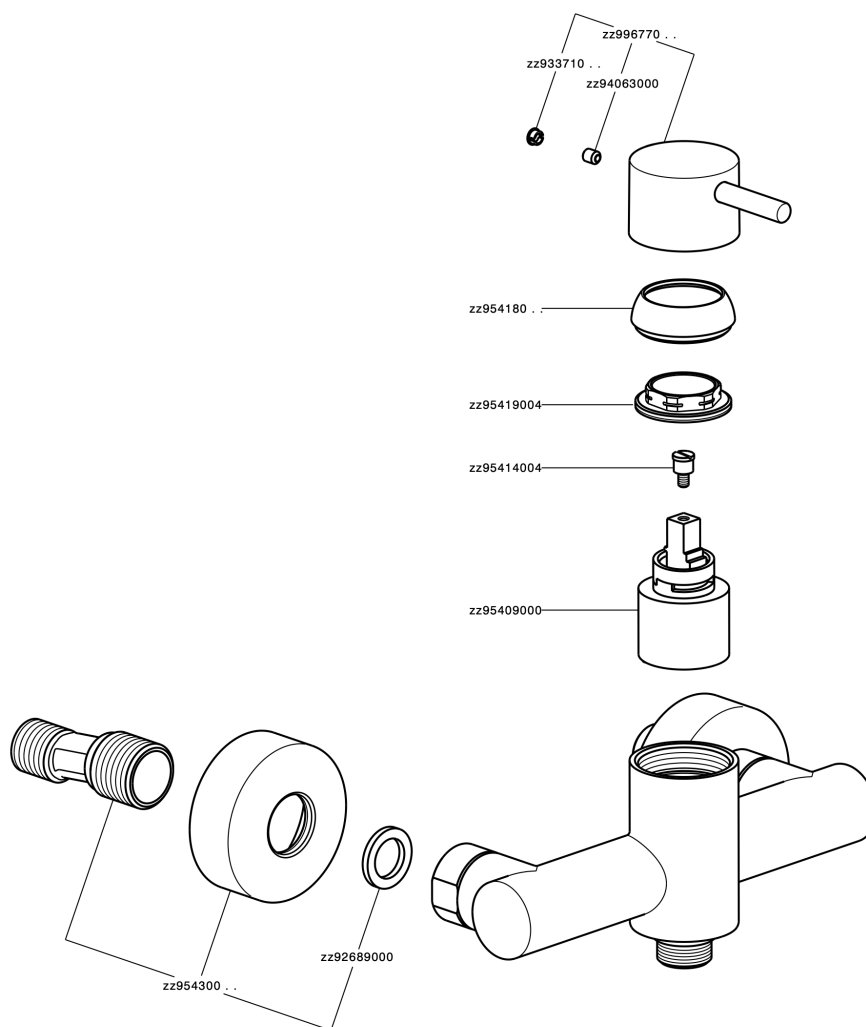

Single lever shower mixer SLIM_SM000440

MODEL **SM000440**

Single lever shower mixer, without shower set, 1/2" M flexible connection

AVAILABLE FINISHINGS

-  **21** 21 Chrome
-  **2B** 2B Polished Nickel
-  **40** 40 Matt Black
-  **4Q** 4Q Matt White

CHARACTERISTICS

Cartridge Spare Parts **ZZ95409000**

35 mm Cartridge

EcoStop

EcoStop feature limits water flow to approximately 50% of maximum output with one point of resistance on setting. Push slightly past the middle stop only when full water output is required. This will save water up to 50%.

Single lever shower mixer SLIM_SM000440

SM000440

<https://en.cisal.it/single-lever-shower-mixer-slim-sm000440>

2026-06-14