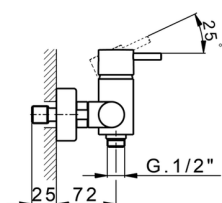

Single lever shower mixer SLIM_SM000440

MODEL **SM000440**

Single lever shower mixer, without shower set, 1/2" M flexible connection

AVAILABLE FINISHINGS

-  **21** 21 Chrome
-  **2B** 2B Polished Nickel
-  **40** 40 Matt Black
-  **4Q** 4Q Matt White

CHARACTERISTICS

Cartridge Spare Parts **ZZ95409000**

35 mm Cartridge

EcoStop

EcoStop feature limits water flow to approximately 50% of maximum output with one point of resistance on setting. Push slightly past the middle stop only when full water output is required. This will save water up to 50%.