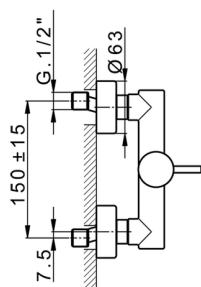

Single lever shower mixer SLIM_SM000440

MODEL **SM000440**

Single lever shower mixer, without shower set, 1/2" M flexible connection

AVAILABLE FINISHINGS

-  **21** 21 Chrome
-  **2B** 2B Polished Nickel
-  **40** 40 Matt Black
-  **4Q** 4Q Matt White

CHARACTERISTICS

Cartridge Spare Parts **ZZ95409000**

35 mm Cartridge

EcoStop

EcoStop feature limits water flow to approximately 50% of maximum output with one point of resistance on setting. Push slightly past the middle stop only when full water output is required. This will save water up to 50%.

Single lever shower mixer SLIM_SM000440

SM000440

<https://en.cisal.it/single-lever-shower-mixer-slim-sm000440>

2026-06-14