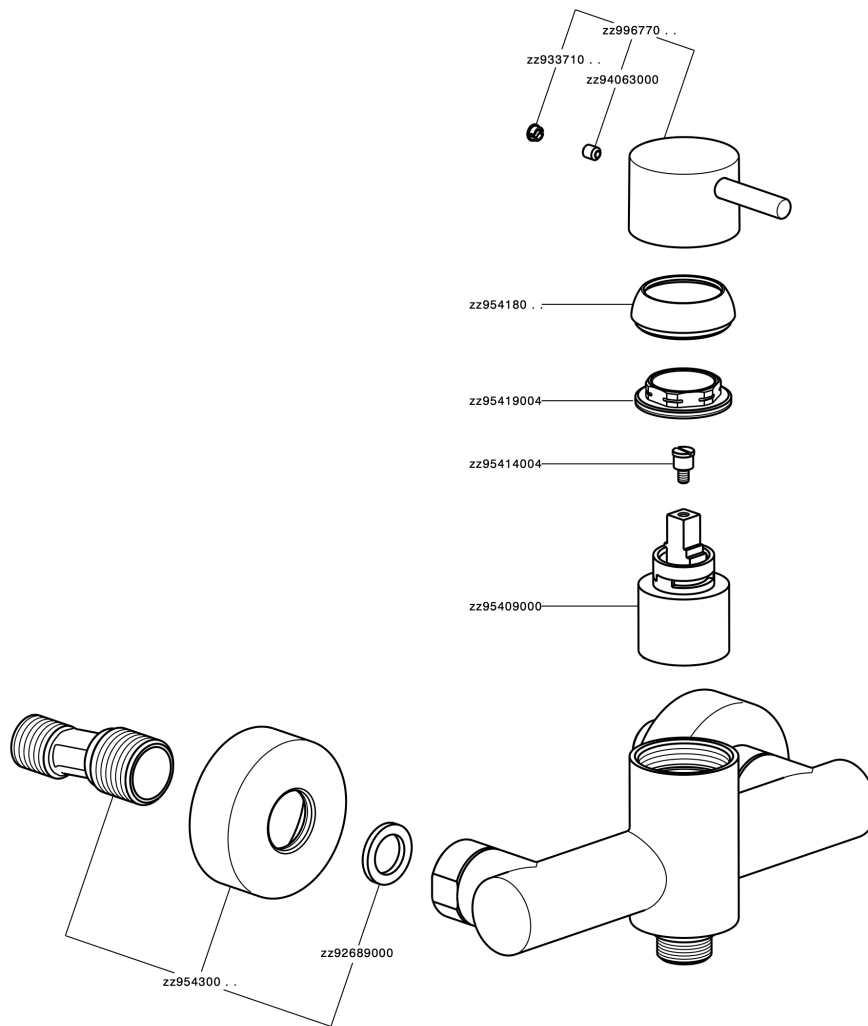

Single lever shower mixer SLIM_SM000440

MODEL **SM000440**

Single lever shower mixer, without shower set, 1/2" M flexible connection

AVAILABLE FINISHINGS

-  **21** 21 Chrome
-  **2B** 2B Polished Nickel
-  **40** 40 Matt Black
-  **4Q** 4Q Matt White

CHARACTERISTICS

Cartridge Spare Parts **ZZ95409000**

35 mm Cartridge

EcoStop

EcoStop feature limits water flow to approximately 50% of maximum output with one point of resistance on setting. Push slightly past the middle stop only when full water output is required. This will save water up to 50%.

Single lever shower mixer SLIM_SM000440

SM000440

<https://en.cisal.it/single-lever-shower-mixer-slim-sm000440>

2026-04-26