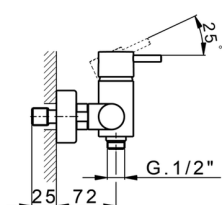

Single lever shower mixer SLIM_SM000440

MODEL **SM000440**

Single lever shower mixer, without shower set, 1/2" M flexible connection

AVAILABLE FINISHINGS

-  **21** 21 Chrome
-  **2B** 2B Polished Nickel
-  **40** 40 Matt Black
-  **4Q** 4Q Matt White

CHARACTERISTICS

Cartridge Spare Parts **ZZ95409000**

35 mm Cartridge

EcoStop

EcoStop feature limits water flow to approximately 50% of maximum output with one point of resistance on setting. Push slightly past the middle stop only when full water output is required. This will save water up to 50%.