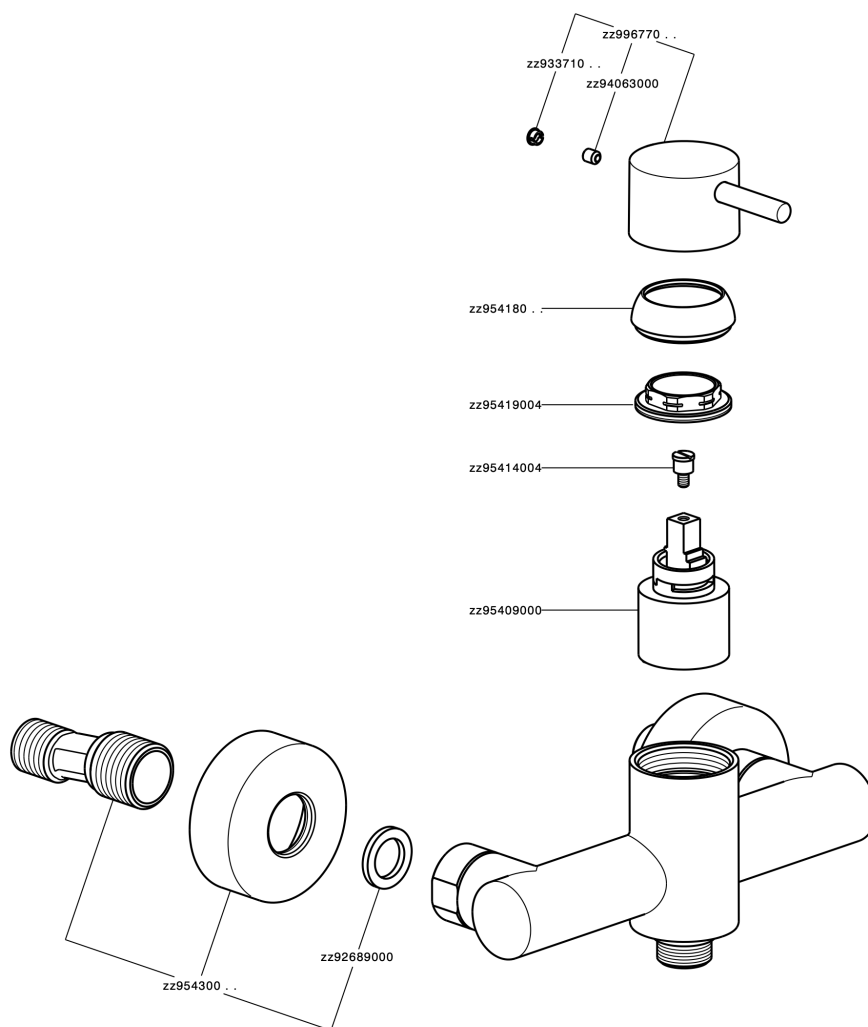

Single lever shower mixer SLIM_SM000440

MODEL **SM000440**

Single lever shower mixer, without shower set, 1/2" M flexible connection

AVAILABLE FINISHINGS

-  **21** 21 Chrome
-  **2B** 2B Polished Nickel
-  **40** 40 Matt Black
-  **4Q** 4Q Matt White

CHARACTERISTICS

Cartridge Spare Parts **ZZ95409000**

35 mm Cartridge

EcoStop

EcoStop feature limits water flow to approximately 50% of maximum output with one point of resistance on setting. Push slightly past the middle stop only when full water output is required. This will save water up to 50%.

Single lever shower mixer SLIM_SM000440

SM000440

<https://en.cisal.it/single-lever-shower-mixer-slim-sm000440>

2026-05-17