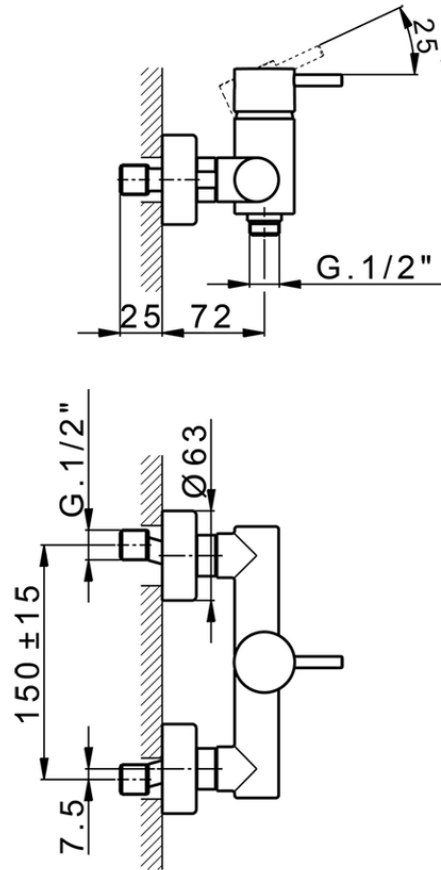

Single lever shower mixer SLIM_SM000440

SM000440

<https://en.cisal.it/single-lever-shower-mixer-slim-sm000440>

2026-06-14