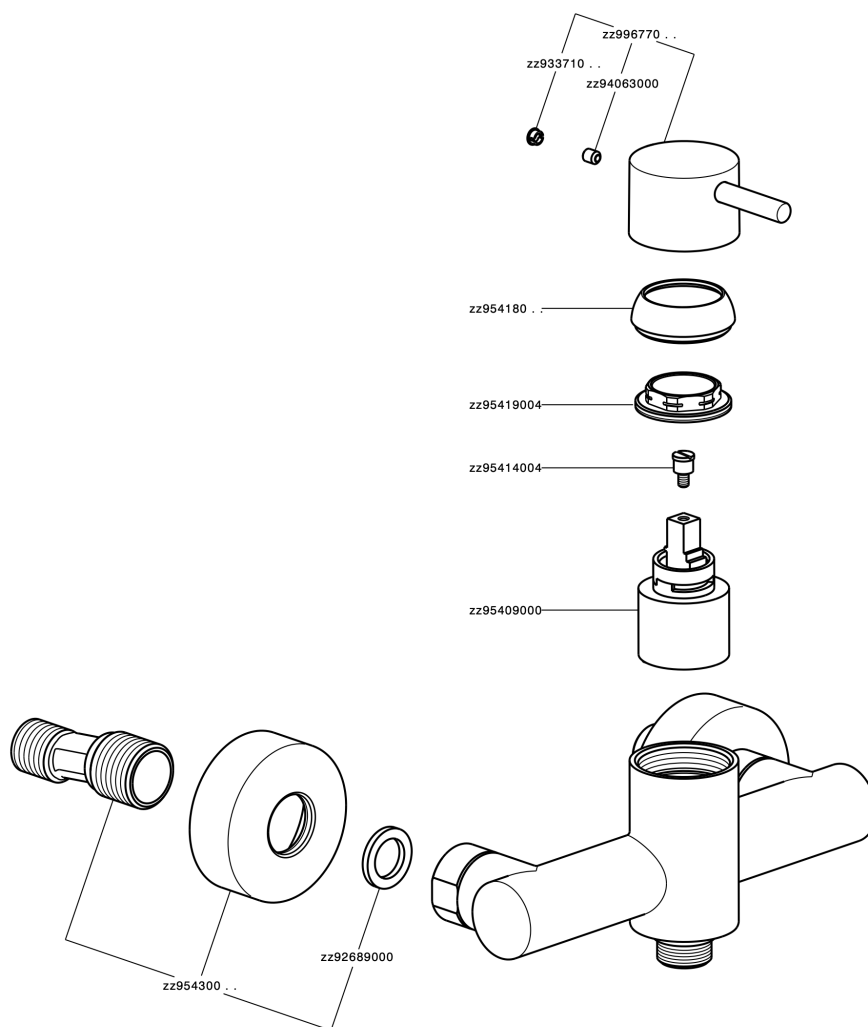

## Single lever shower mixer SLIM\_SM000440

SM000440

<https://en.cisal.it/single-lever-shower-mixer-slim-sm000440>

2026-04-26