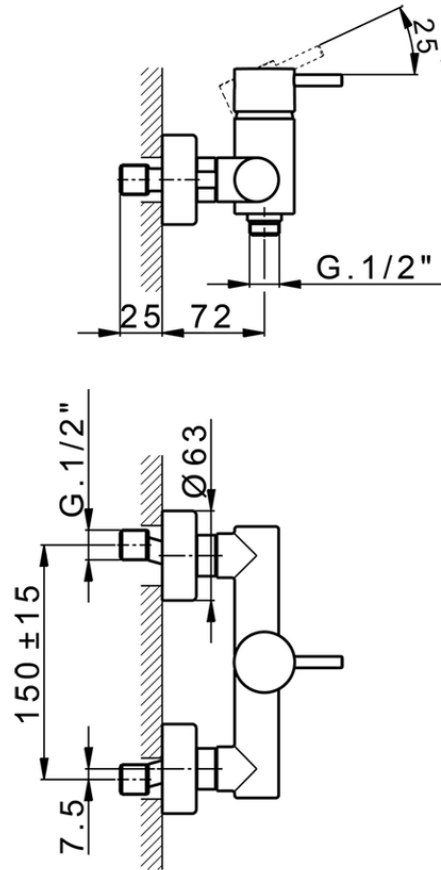

## Single lever shower mixer SLIM\_SM000440

SM000440

<https://en.cisal.it/single-lever-shower-mixer-slim-sm000440>

2026-04-26