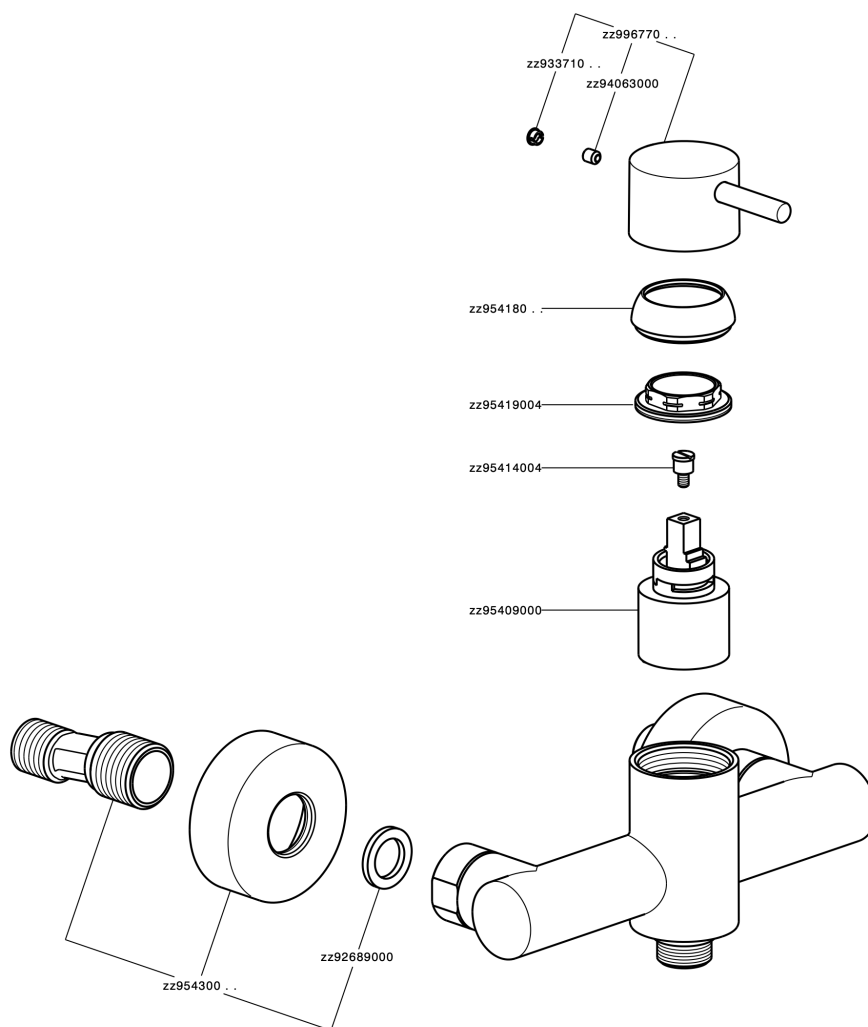

## Single lever shower mixer SLIM\_SM000440

MODEL **SM000440**

Single lever shower mixer, without shower set, 1/2" M flexible connection

### CHARACTERISTICS

Cartridge Spare Parts **ZZ95409000**

**35 mm Cartridge**

### EcoStop

EcoStop feature limits water flow to approximately 50% of maximum output with one point of resistance on setting. Push slightly past the middle stop only when full water output is required. This will save water up to 50%.