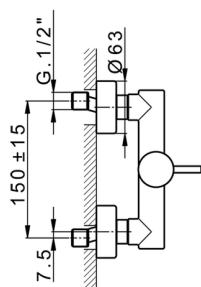

## Single lever shower mixer SLIM\_SM000440

MODEL **SM000440**

Single lever shower mixer, without shower set, 1/2" M flexible connection

### CHARACTERISTICS

Cartridge Spare Parts **ZZ95409000**

**35 mm Cartridge**