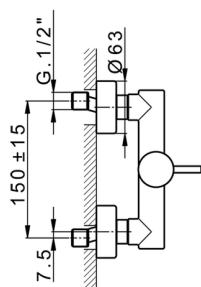

Single lever shower mixer SLIM_SM000440

MODEL **SM000440**

Single lever shower mixer, without shower set, 1/2" M flexible connection

AVAILABLE FINISHINGS

-  **21** 21 Chrome
-  **2B** 2B Polished Nickel
-  **40** 40 Matt Black
-  **4Q** 4Q Matt White

CHARACTERISTICS

Cartridge Spare Parts **ZZ95409000**

35 mm Cartridge

EcoStop

EcoStop feature limits water flow to approximately 50% of maximum output with one point of resistance on setting. Push slightly past the middle stop only when full water output is required. This will save water up to 50%.

Single lever shower mixer SLIM_SM000440

SM000440

<https://en.cisal.it/single-lever-shower-mixer-slim-sm000440>

2026-06-13