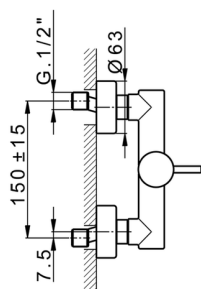

Single lever shower mixer SLIM_SM000440

MODEL **SM000440**

Single lever shower mixer, without shower set, 1/2" M flexible connection

AVAILABLE FINISHINGS

-  **21** 21 Chrome
-  **2B** 2B Polished Nickel
-  **40** 40 Matt Black
-  **4Q** 4Q Matt White

CHARACTERISTICS

Cartridge Spare Parts **ZZ95409000**

35 mm Cartridge

EcoStop

EcoStop feature limits water flow to approximately 50% of maximum output with one point of resistance on setting. Push slightly past the middle stop only when full water output is required. This will save water up to 50%.

Single lever shower mixer SLIM_SM000440

SM000440

<https://en.cisal.it/single-lever-shower-mixer-slim-sm000440>

2026-04-06