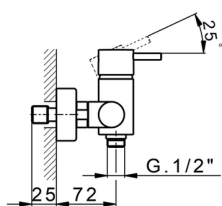

Single lever shower mixer SLIM_SM000440

MODEL **SM000440**

Single lever shower mixer, without shower set, 1/2" M flexible connection

AVAILABLE FINISHINGS

-  **21** 21 Chrome
-  **2B** 2B Polished Nickel
-  **40** 40 Matt Black
-  **4Q** 4Q Matt White

CHARACTERISTICS

Cartridge Spare Parts **ZZ95409000**

35 mm Cartridge

EcoStop

EcoStop feature limits water flow to approximately 50% of maximum output with one point of resistance on setting. Push slightly past the middle stop only when full water output is required. This will save water up to 50%.