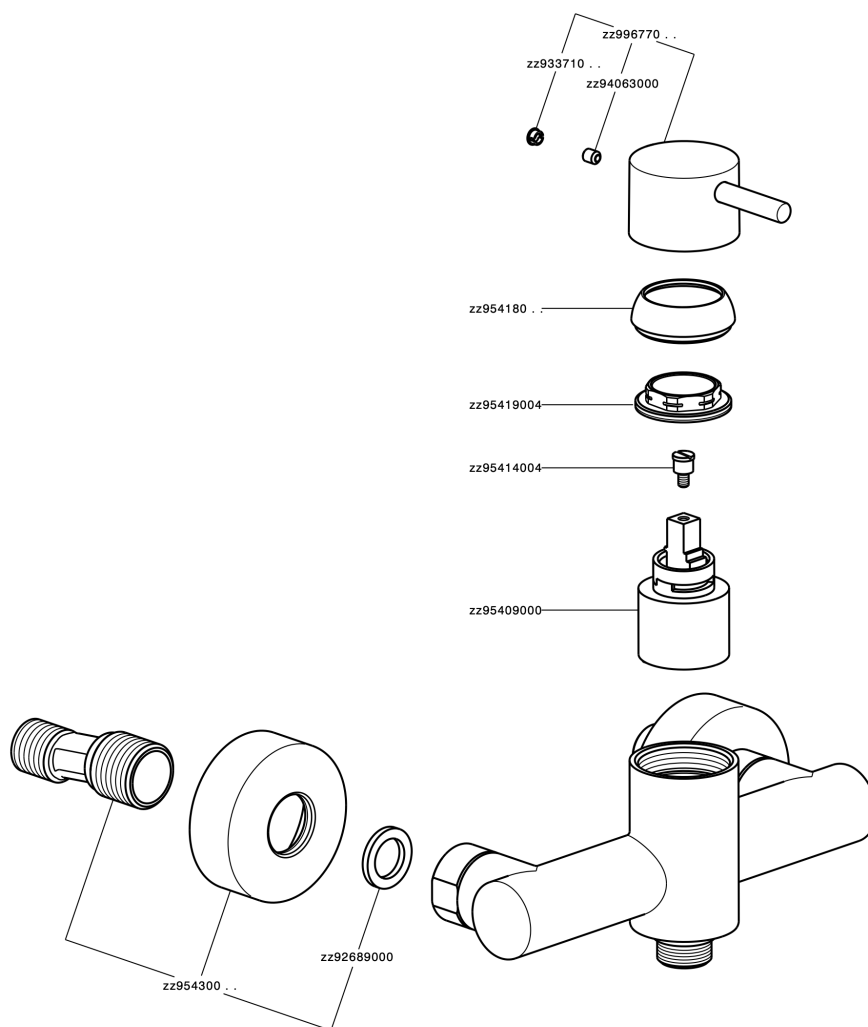

Single lever shower mixer SLIM_SM000440

MODEL **SM000440**

Single lever shower mixer, without shower set, 1/2" M flexible connection

AVAILABLE FINISHINGS

-  **21** 21 Chrome
-  **2B** 2B Polished Nickel
-  **40** 40 Matt Black
-  **4Q** 4Q Matt White

CHARACTERISTICS

Cartridge Spare Parts **ZZ95409000**

35 mm Cartridge

EcoStop

EcoStop feature limits water flow to approximately 50% of maximum output with one point of resistance on setting. Push slightly past the middle stop only when full water output is required. This will save water up to 50%.

Single lever shower mixer SLIM_SM000440

SM000440

<https://en.cisal.it/single-lever-shower-mixer-slim-sm000440>

2026-06-14