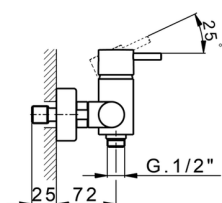

## Single lever shower mixer SLIM\_SM000440

MODEL **SM000440**

Single lever shower mixer, without shower set, 1/2" M flexible connection

### CHARACTERISTICS

Cartridge Spare Parts **ZZ95409000**

**35 mm Cartridge**