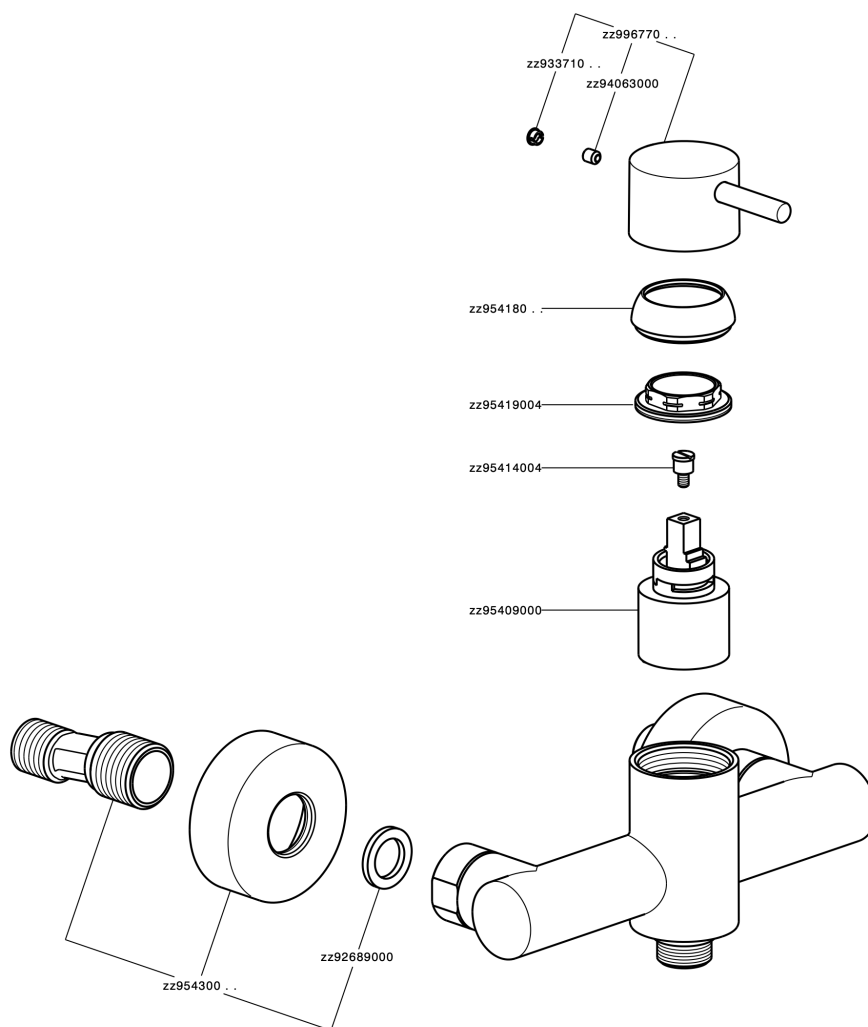

Single lever shower mixer SLIM_SM000440

MODEL **SM000440**

Single lever shower mixer, without shower set, 1/2" M flexible connection

AVAILABLE FINISHINGS

-  **21** 21 Chrome
-  **2B** 2B Polished Nickel
-  **40** 40 Matt Black
-  **4Q** 4Q Matt White

CHARACTERISTICS

Cartridge Spare Parts **ZZ95409000**

35 mm Cartridge

EcoStop

EcoStop feature limits water flow to approximately 50% of maximum output with one point of resistance on setting. Push slightly past the middle stop only when full water output is required. This will save water up to 50%.

Single lever shower mixer SLIM_SM000440

SM000440

<https://en.cisal.it/single-lever-shower-mixer-slim-sm000440>

2026-06-13