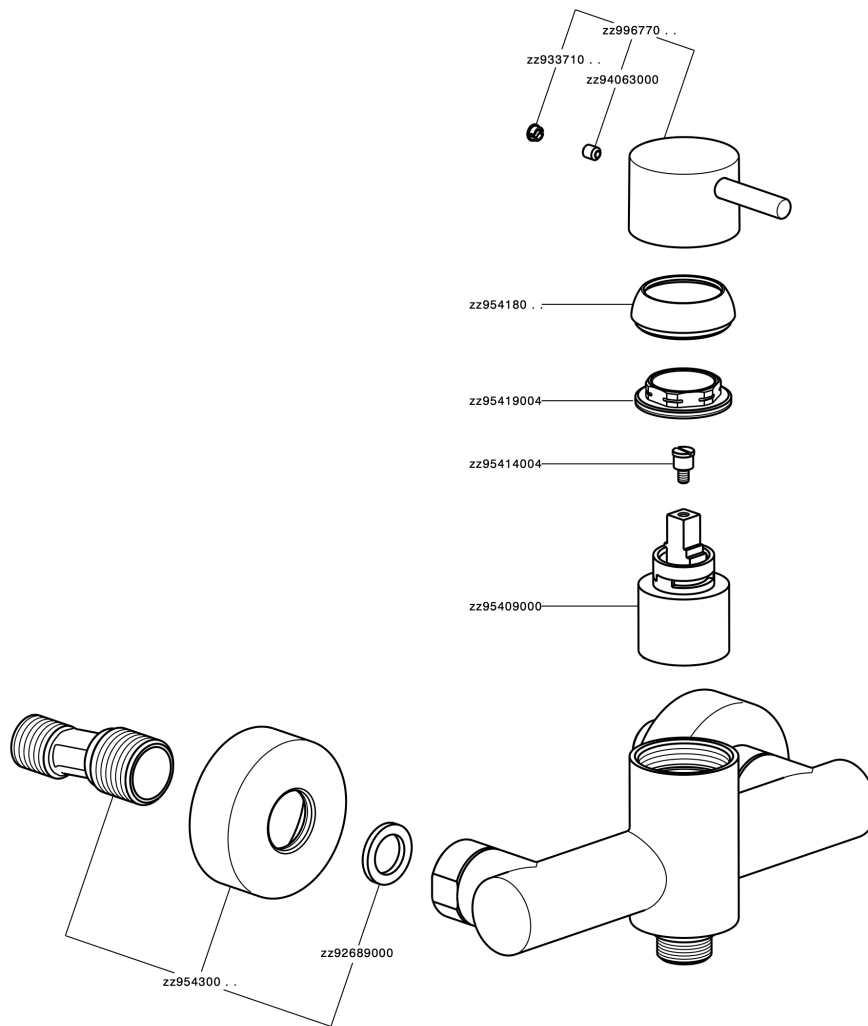

Single lever shower mixer SLIM_SM000440

MODEL **SM000440**

Single lever shower mixer, without shower set, 1/2" M flexible connection

AVAILABLE FINISHINGS

-  **21** 21 Chrome
-  **2B** 2B Polished Nickel
-  **40** 40 Matt Black
-  **4Q** 4Q Matt White

CHARACTERISTICS

Cartridge Spare Parts **ZZ95409000**

35 mm Cartridge

EcoStop

EcoStop feature limits water flow to approximately 50% of maximum output with one point of resistance on setting. Push slightly past the middle stop only when full water output is required. This will save water up to 50%.

Single lever shower mixer SLIM_SM000440

SM000440

<https://en.cisal.it/single-lever-shower-mixer-slim-sm000440>

2026-04-06