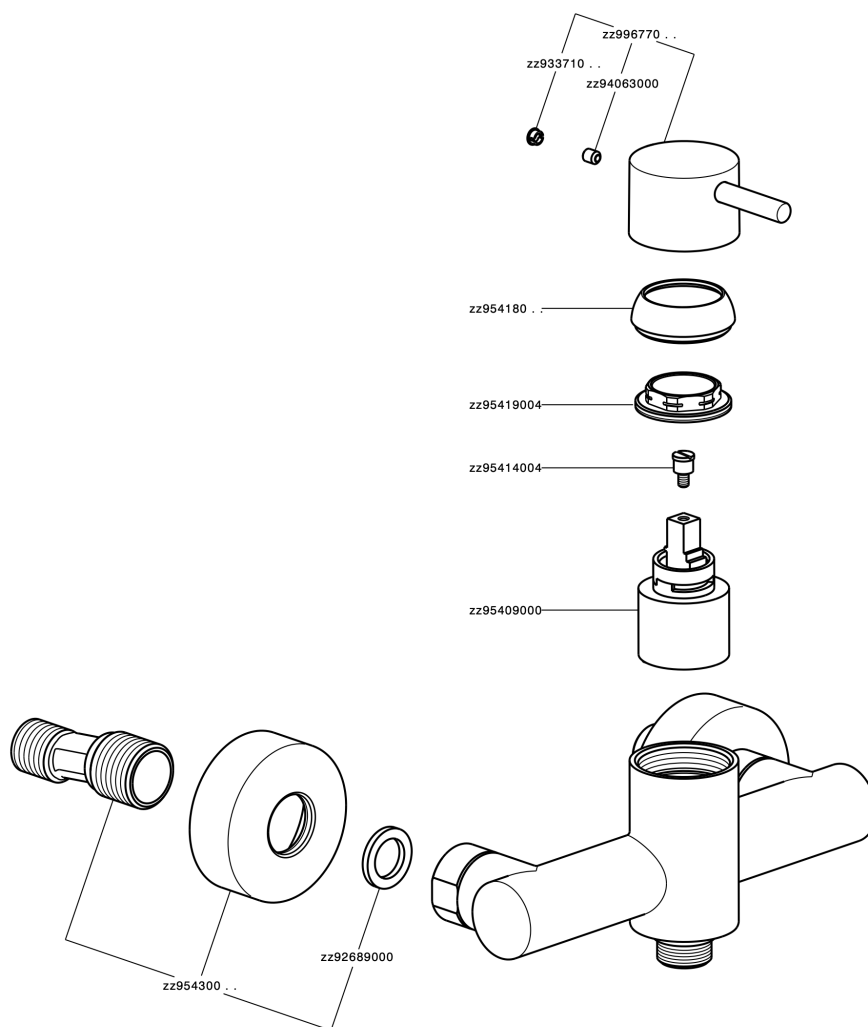

Single lever shower mixer SLIM_SM000440

SM000440

<https://en.cisal.it/single-lever-shower-mixer-slim-sm000440>

2026-05-17