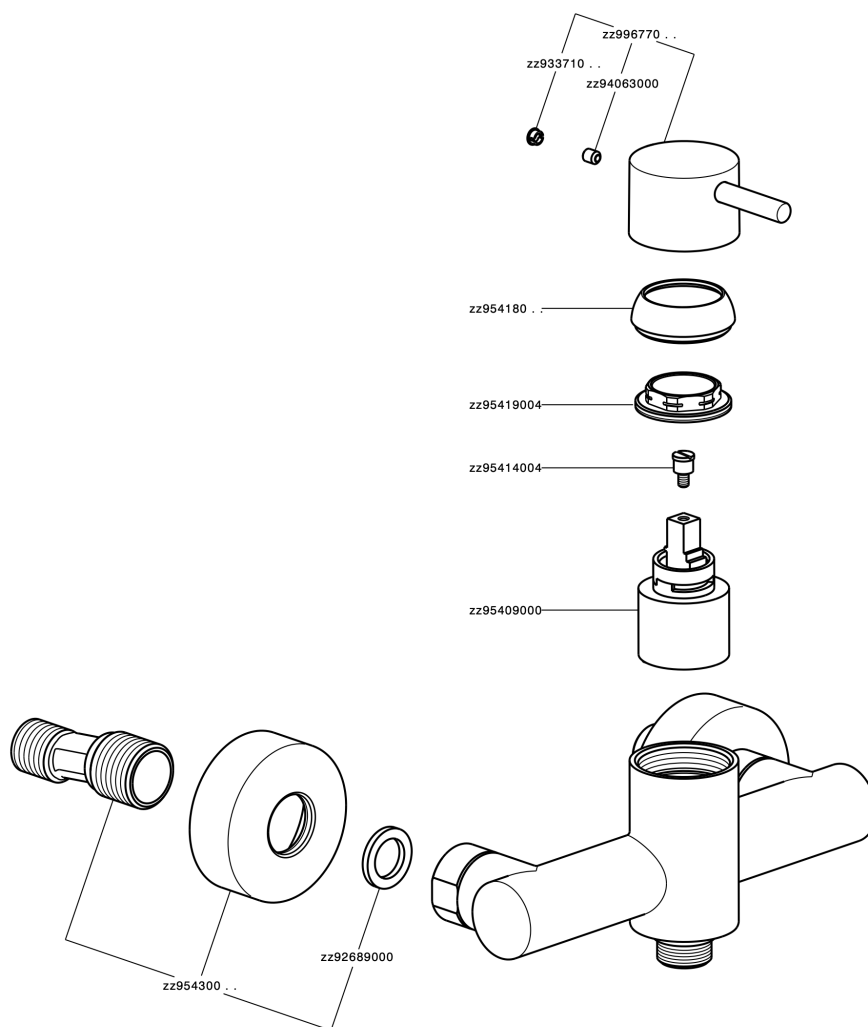

## Single lever shower mixer SLIM\_SM000440

SM000440

<https://en.cisal.it/single-lever-shower-mixer-slim-sm000440>

2026-04-06