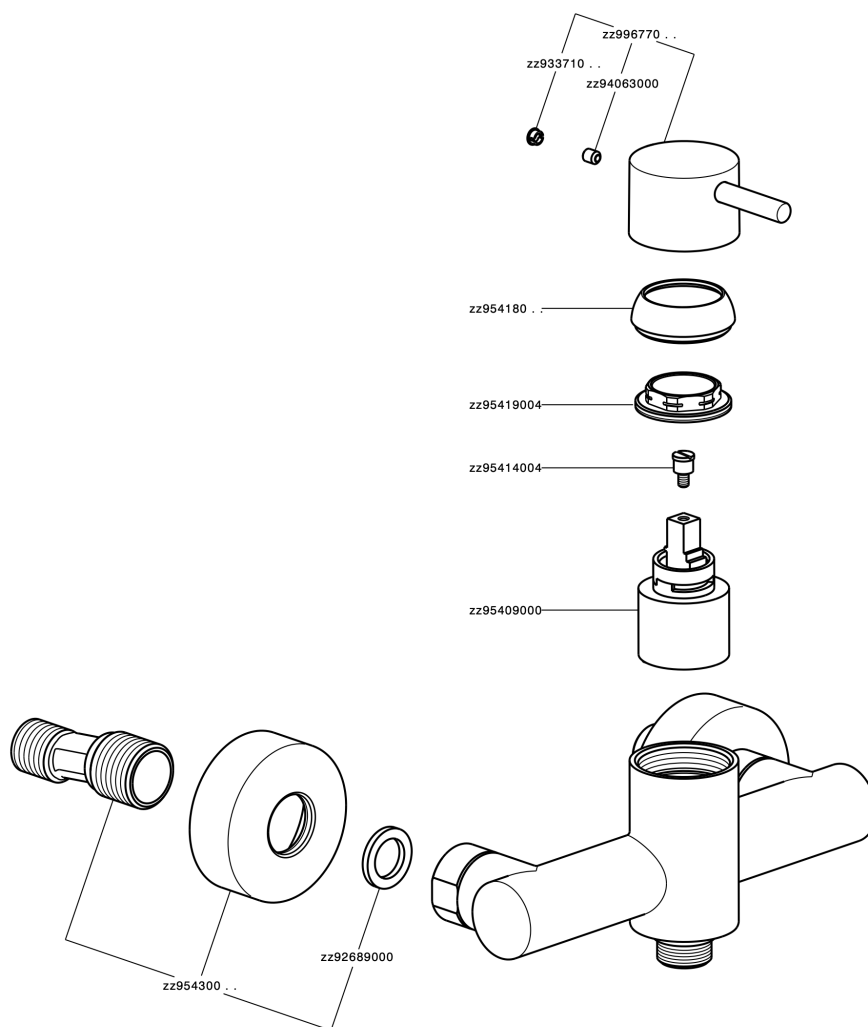

## Single lever shower mixer SLIM\_SM000440

SM000440

<https://en.cisal.it/single-lever-shower-mixer-slim-sm000440>

2026-06-13