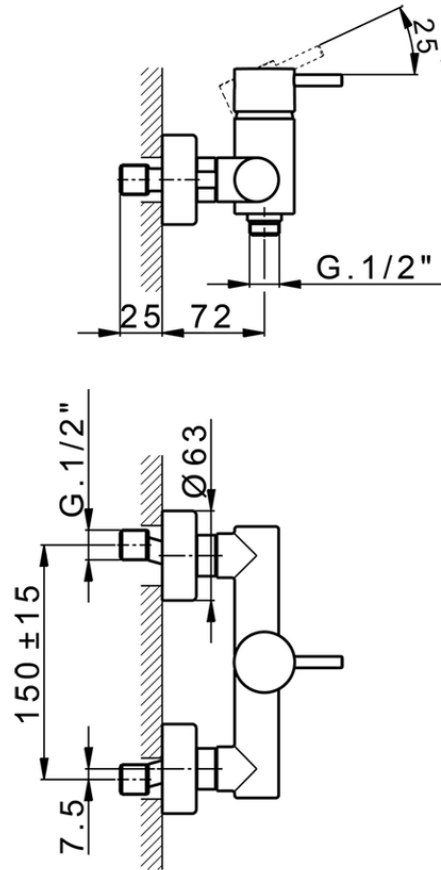

Single lever shower mixer SLIM_SM000440

SM000440

<https://en.cisal.it/single-lever-shower-mixer-slim-sm000440>

2026-07-03