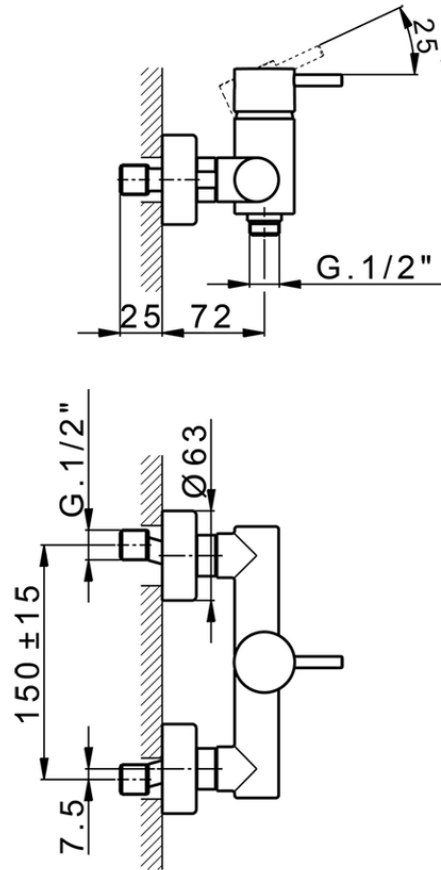

Single lever shower mixer SLIM_SM000440

SM000440

<https://en.cisal.it/single-lever-shower-mixer-slim-sm000440>

2026-05-17