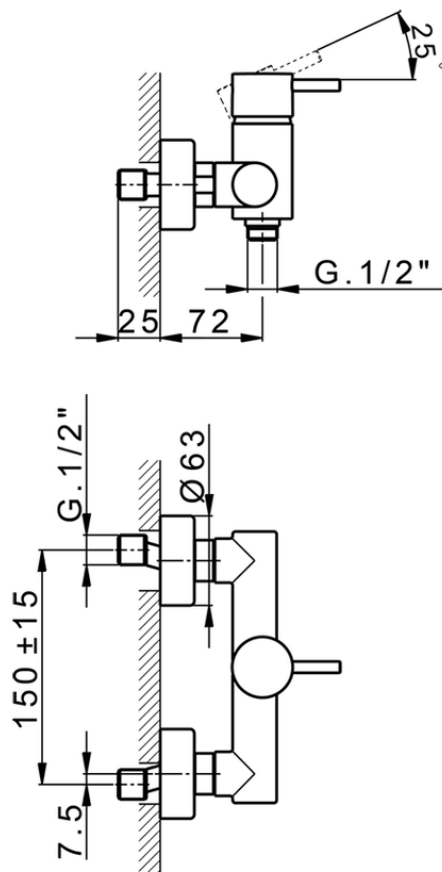

Single lever shower mixer SLIM_SM000440

SM000440

<https://en.cisal.it/single-lever-shower-mixer-slim-sm000440>

2026-06-13