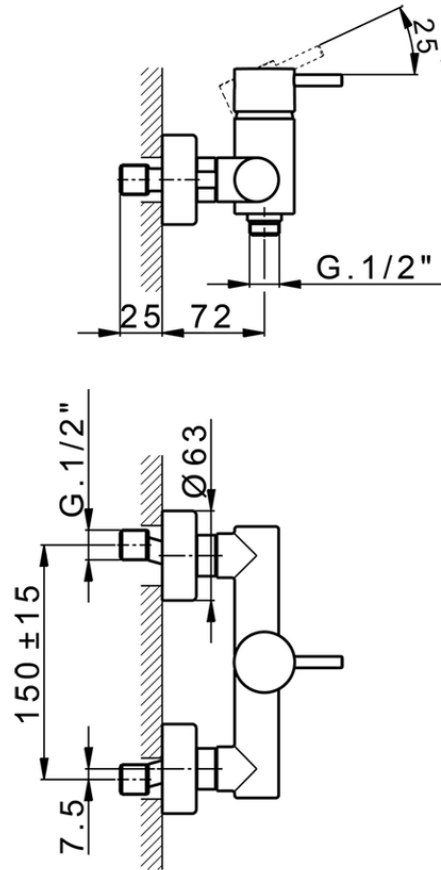

## Single lever shower mixer SLIM\_SM000440

SM000440

<https://en.cisal.it/single-lever-shower-mixer-slim-sm000440>

2026-04-06