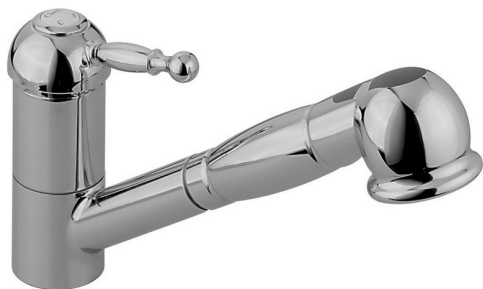

Single lever sink mixer with extrac.shower KITCHEN_AY002570

MODEL **AY002570**

Single lever sink mixer with extrac.shower,swivel spout,2 sprays handshower,150 cm Brass Flexible Hose

AVAILABLE FINISHINGS

CHARACTERISTICS

Cartridge Spare Parts **ZZ92909000**

43 mm Cartridge

Single lever sink mixer with extrac.shower KITCHEN_AY002570

cisal

AY 00257

- Monocomando livello
- Single lever sink mixer
- Einhand-Spültischbatterie
- Mitigeur évier