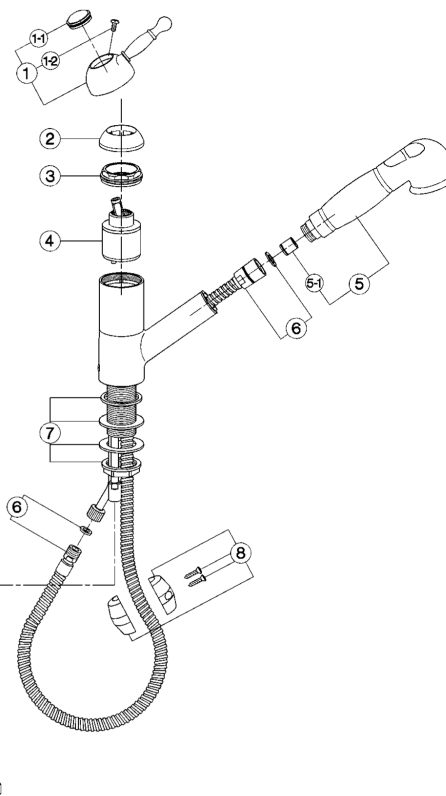

Single lever sink mixer with extrac.shower KITCHEN_AY002570

MODEL **AY002570**

Single lever sink mixer with extrac.shower,swivel spout,2 sprays handshower,150 cm Brass Flexible Hose

AVAILABLE FINISHINGS

CHARACTERISTICS

Cartridge Spare Parts **ZZ92909000**

43 mm Cartridge

Single lever sink mixer with extrac.shower KITCHEN_AY002570

cisal

AY 00257

- Monocomando livello
- Single lever sink mixer
- Einhand-Spültischbatterie
- Mitigeur évier