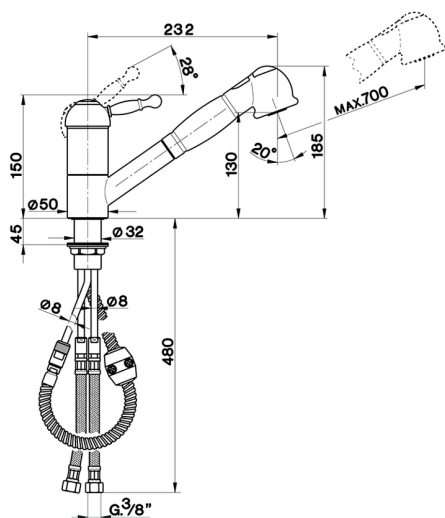

Single lever sink mixer with extrac.shower KITCHEN_AY002570

MODEL **AY002570**

Single lever sink mixer with extrac.shower,swivel spout,2 sprays handshower,150 cm Brass Flexible Hose

AVAILABLE FINISHINGS

CHARACTERISTICS

Cartridge Spare Parts **ZZ92909000**

43 mm Cartridge

Single lever sink mixer with extrac.shower KITCHEN_AY002570

cisal

AY 00257

- Monocomando livello
- Single lever sink mixer
- Einhand-Spültischbatterie
- Mitigeur évier