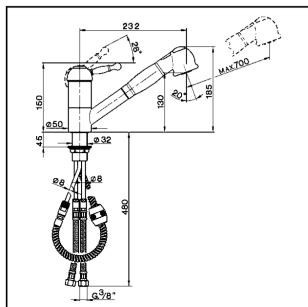

Single lever sink mixer with extrac.shower KITCHEN_AY002570

MODEL **AY002570**

Single lever sink mixer with extrac.shower,swivel spout,2 sprays handshower,150 cm Brass Flexible Hose

AVAILABLE FINISHINGS

CHARACTERISTICS

Cartridge Spare Parts **ZZ92909000**

43 mm Cartridge

Single lever sink mixer with extrac.shower KITCHEN_AY002570

cisal

AY 00257

- Monocomando livello
- Single lever sink mixer
- Einhand-Spültischbatterie
- Mitigeur évier