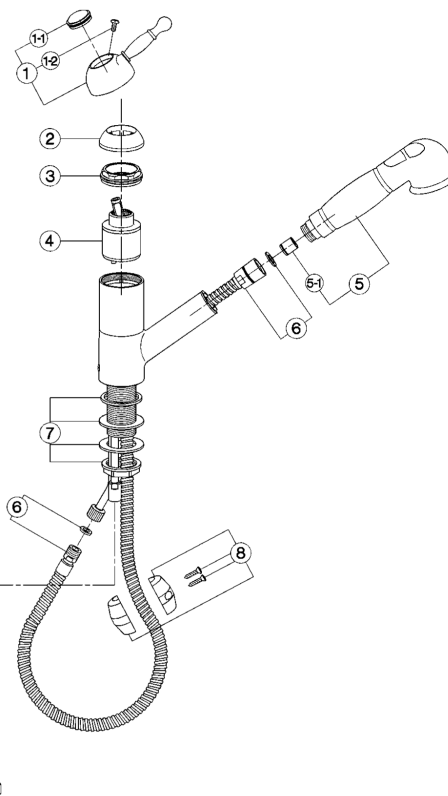

Single lever sink mixer with extrac.shower KITCHEN_AY002570

MODEL **AY002570**

Single lever sink mixer with extrac.shower,swivel spout,2 sprays handshower,150 cm Brass Flexible Hose

AVAILABLE FINISHINGS

CHARACTERISTICS

Cartridge Spare Parts **ZZ92909000**

43 mm Cartridge

Single lever sink mixer with extrac.shower KITCHEN_AY002570

cisal

AY 00257

- Monocomando livello
- Single lever sink mixer
- Einhand-Spültischbatterie
- Mitigeur évier