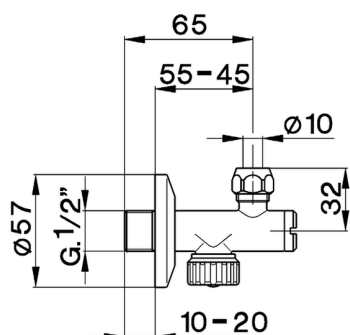

Supply valve COMPONENTS_ZA002820

MODEL **ZA002820**

Supply valve, with filter

AVAILABLE FINISHINGS

-  **21** 21 Chrome
-  **24** 24 Gold
-  **26** 26 Old Copper
-  **27** 27 Old Bronze
-  **2A** 2A Satin Brushed Nickel