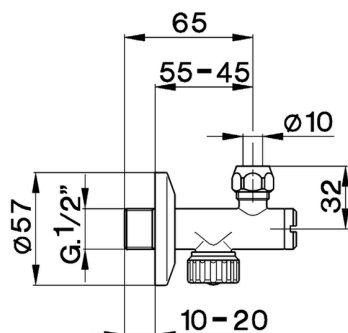

Supply valve COMPONENTS_ZA002820

MODEL **ZA002820**

Supply valve, with filter

AVAILABLE FINISHINGS

-  **21** 21 Chrome
-  **24** 24 Gold
-  **26** 26 Old Copper
-  **27** 27 Old Bronze
-  **2A** 2A Satin Brushed Nickel