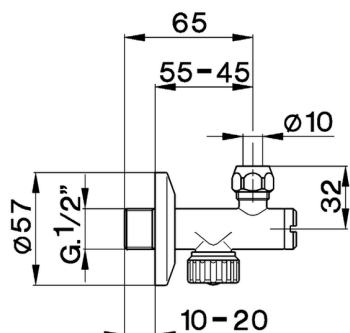

Supply valve COMPONENTS_ZA002820

MODEL **ZA002820**

Supply valve, with filter

AVAILABLE FINISHINGS

-  **21** 21 Chrome
-  **24** 24 Gold
-  **26** 26 Old Copper
-  **27** 27 Old Bronze
-  **2A** 2A Satin Brushed Nickel