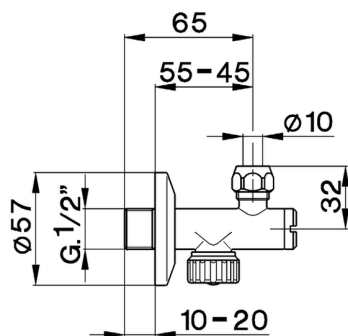

Supply valve COMPONENTS_ZA002820

MODEL **ZA002820**

Supply valve, with filter

AVAILABLE FINISHINGS

-  **21** 21 Chrome
-  **24** 24 Gold
-  **26** 26 Old Copper
-  **27** 27 Old Bronze
-  **2A** 2A Satin Brushed Nickel