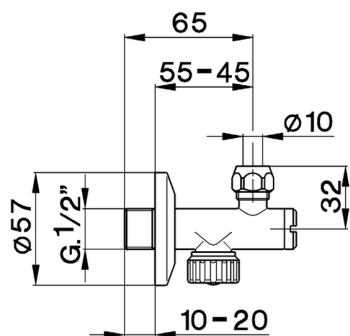

## Supply valve COMPONENTS\_ZA002820

MODEL **ZA002820**

Supply valve, with filter

AVAILABLE FINISHINGS

-  **21** 21 Chrome
-  **24** 24 Gold
-  **26** 26 Old Copper
-  **27** 27 Old Bronze
-  **2A** 2A Satin Brushed Nickel