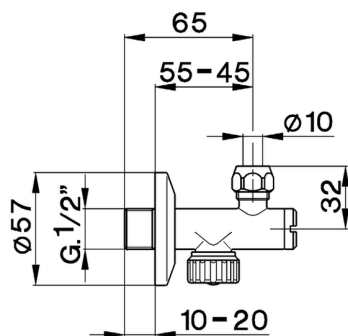

## Supply valve COMPONENTS\_ZA002820

MODEL **ZA002820**

Supply valve, with filter

AVAILABLE FINISHINGS

-  **21** 21 Chrome
-  **24** 24 Gold
-  **26** 26 Old Copper
-  **27** 27 Old Bronze
-  **2A** 2A Satin Brushed Nickel