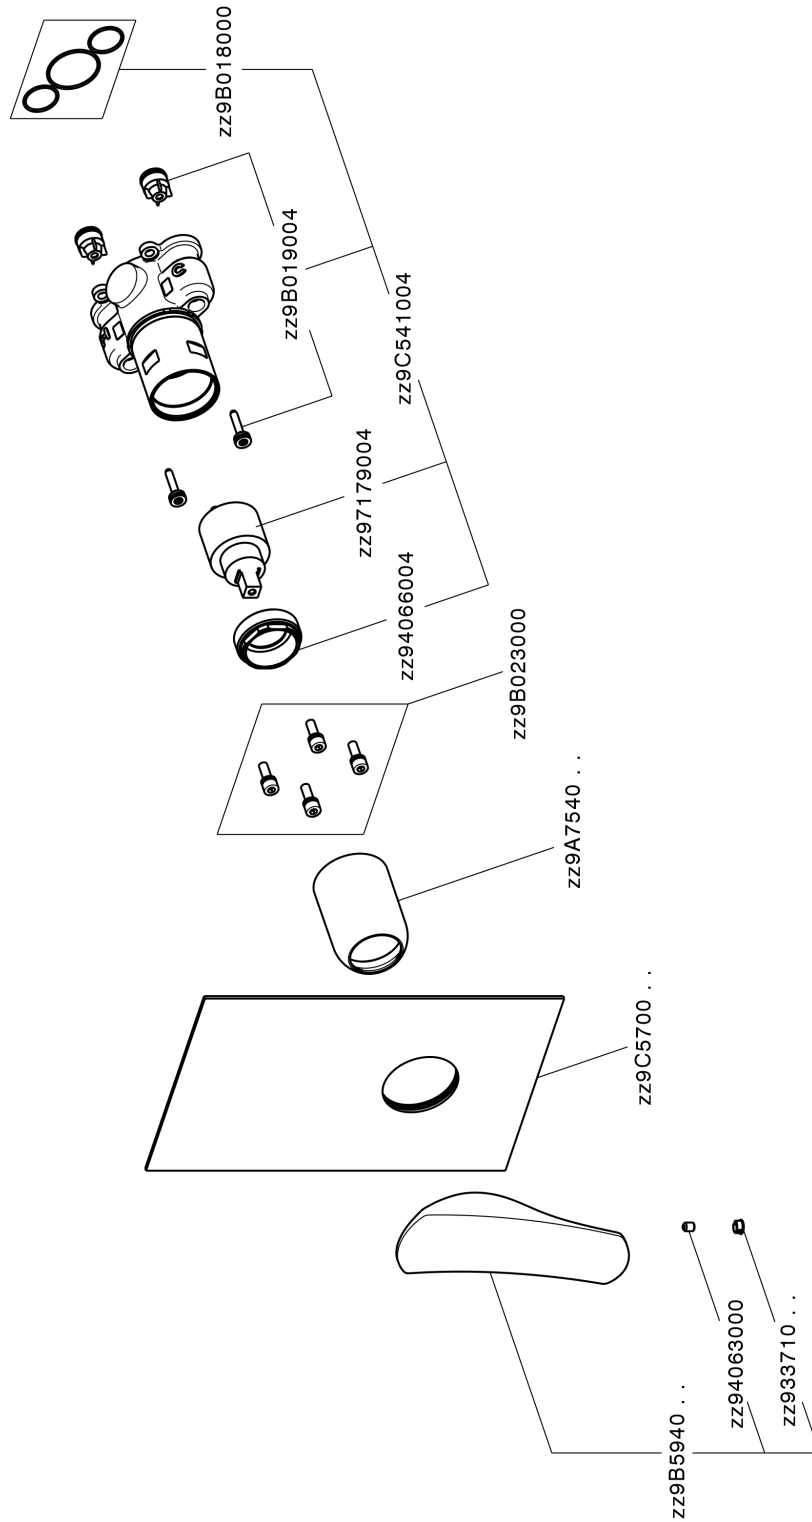

Exposed part for Single Lever One Box Valve ROADSTER ACCENT_RA0BM010

RA0BM010

<https://en.cisal.it/exposed-part-for-single-lever-one-box-valve-roadster-accent-ra0bm010>

One Box Universal Concealed Part ONE BOX_ZA00B031

ZA00B031

<https://en.cisal.it/one-box-universal-concealed-part-one-box-za00b031>

One Box Universal Concealed Part ONE BOX_ZA00B030

ZA00B030

<https://en.cisal.it/one-box-universal-concealed-part-one-box-za00b030>

2024-12-22