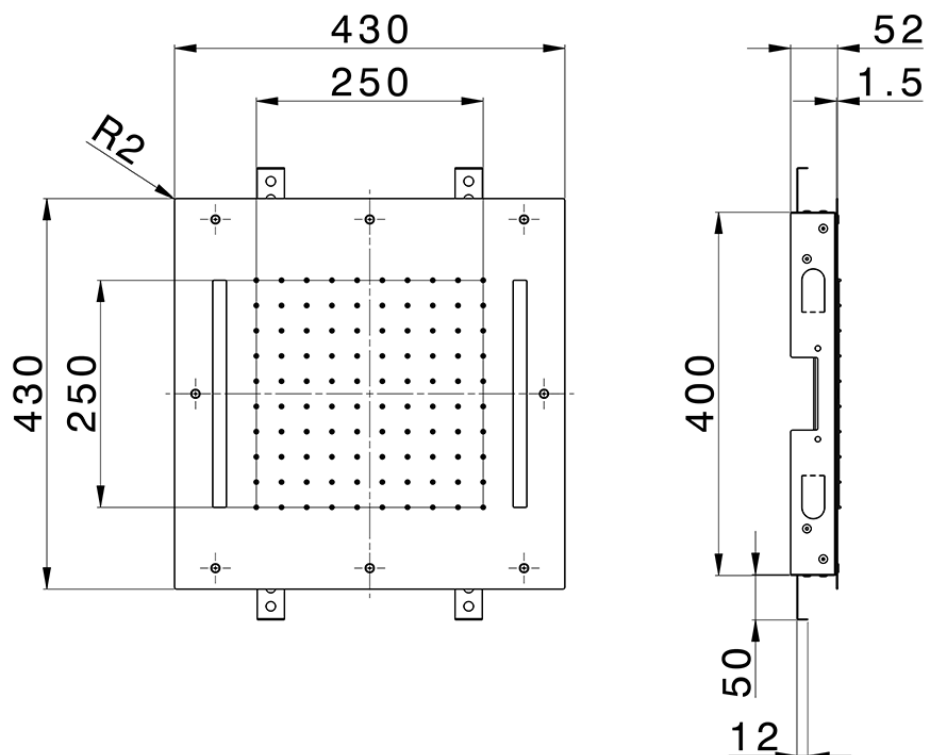

430x430 mm Chromotherapy Ceiling showerhead ZEN SHOWER_ZS0C0055

ZS0C0055

<https://en.cisal.it/430x430-mm-chromotherapy-ceiling-showerhead-zen-shower-zs0c0055>

2026-06-13