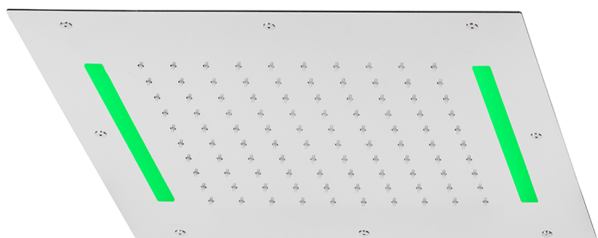

430x430 mm Chromotherapy Ceiling showerhead ZEN SHOWER_ZS0C0055

MODEL **ZS0C0055**

430x430 mm Chromotherapy Ceiling showerhead, rain, chromotherapy functions, built-in control included, Stainless Steel AISI 304

AVAILABLE FINISHINGS

-  **D1** D1 Brushed Inox
-  **40** 40 Matt Black
-  **4Q** 4Q Matt White
-  **5G** 5G Rose Gold
-  **D2** D2 Polished Inox

CHARACTERISTICS

2026-05-19