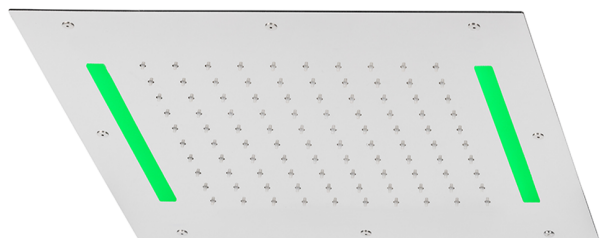

430x430 mm Chromotherapy Ceiling showerhead ZEN SHOWER_ZS0C0055

MODEL **ZS0C0055**

430x430 mm Chromotherapy Ceiling showerhead, rain, chromotherapy functions, built-in control included, Stainless Steel AISI 304

AVAILABLE FINISHINGS

- **D1** D1 Brushed Inox
- **40** 40 Matt Black
- **4Q** 4Q Matt White
- **5G** 5G Rose Gold
- **D2** D2 Polished Inox

CHARACTERISTICS

2026-04-28