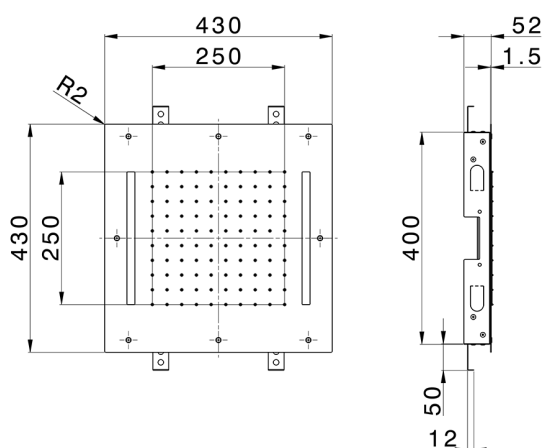

430x430 mm Chromotherapy Ceiling showerhead ZEN SHOWER_ZS0C0055

MODEL **ZS0C0055**

430x430 mm Chromotherapy Ceiling showerhead, rain, chromotherapy functions, built-in control included, Stainless Steel AISI 304

AVAILABLE FINISHINGS

- **D1** D1 Brushed Inox
- **40** 40 Matt Black
- **4Q** 4Q Matt White
- **5G** 5G Rose Gold
- **D2** D2 Polished Inox

CHARACTERISTICS

2026-04-28