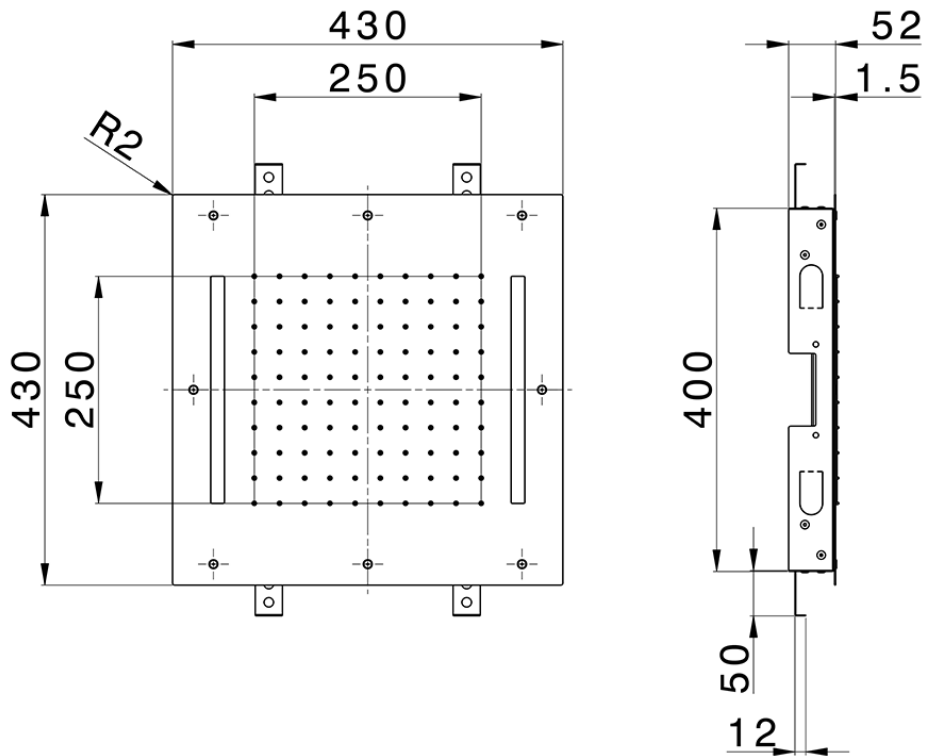

430x430 mm Chromotherapy Ceiling showerhead ZEN SHOWER_ZS0C0055

ZS0C0055

<https://en.cisal.it/430x430-mm-chromotherapy-ceiling-showerhead-zen-shower-zs0c0055>

2026-05-19