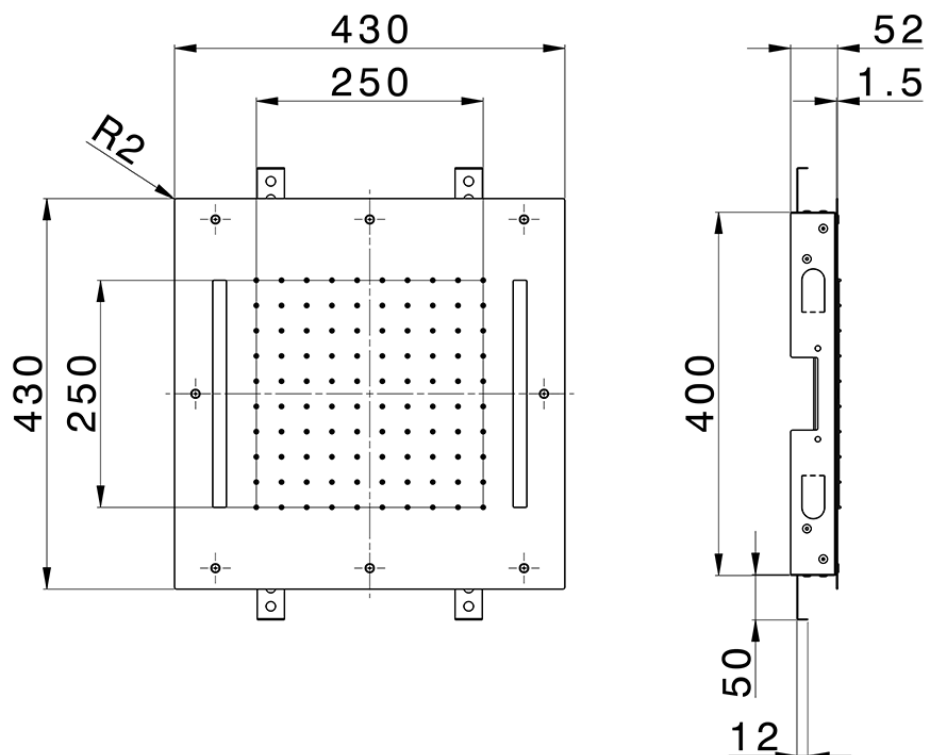

430x430 mm Chromotherapy Ceiling showerhead ZEN SHOWER_ZS0C0055

ZS0C0055

<https://en.cisal.it/430x430-mm-chromotherapy-ceiling-showerhead-zen-shower-zs0c0055>

2026-04-28