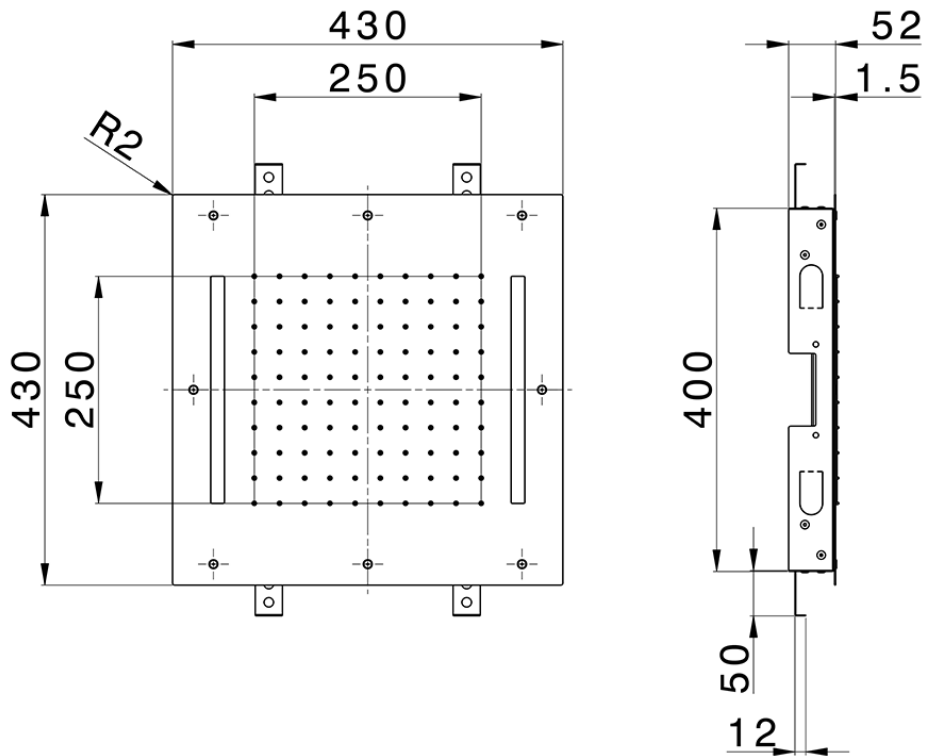

## 430x430 mm Chromotherapy Ceiling showerhead ZEN SHOWER\_ZS0C0055

ZS0C0055

<https://en.cisal.it/430x430-mm-chromotherapy-ceiling-showerhead-zen-shower-zs0c0055>

2026-05-19