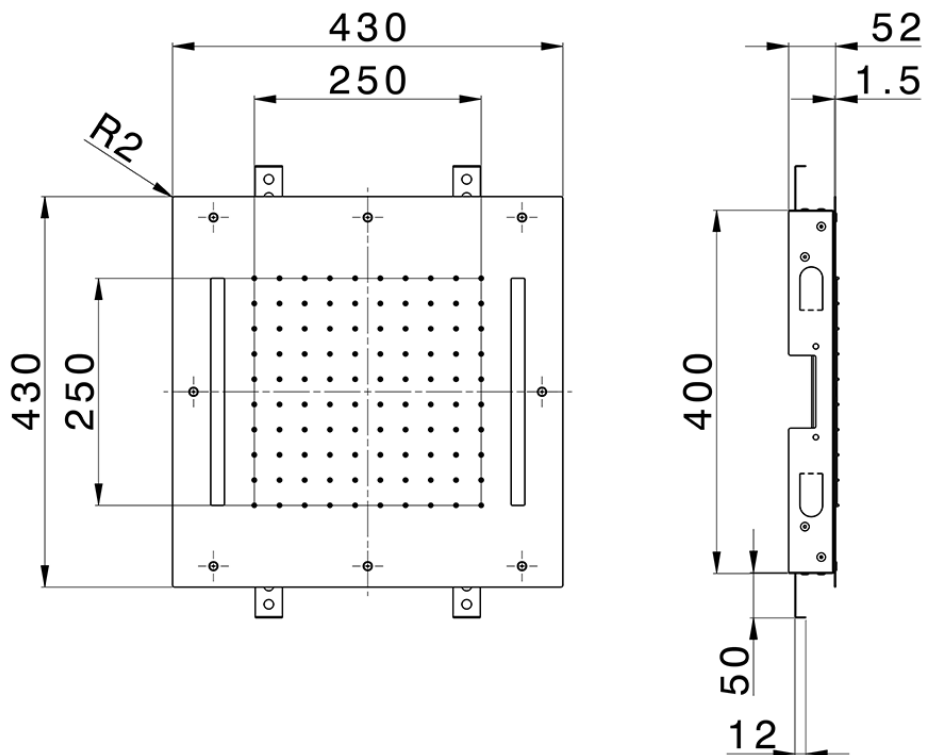

430x430 mm Chromotherapy Ceiling showerhead ZEN SHOWER_ZS0C0055

ZS0C0055

<https://en.cisal.it/430x430-mm-chromotherapy-ceiling-showerhead-zen-shower-zs0c0055>

2026-06-14