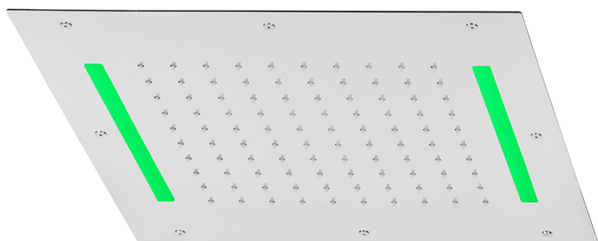

430x430 mm Chromotherapy Ceiling showerhead ZEN SHOWER_ZS0C0055

MODEL **ZS0C0055**

430x430 mm Chromotherapy Ceiling showerhead, rain, chromotherapy functions, built-in control included, Stainless Steel AISI 304

AVAILABLE FINISHINGS

-  **D1** D1 Brushed Inox
-  **40** 40 Matt Black
-  **4Q** 4Q Matt White
-  **5G** 5G Rose Gold
-  **D2** D2 Polished Inox

CHARACTERISTICS

2026-04-10