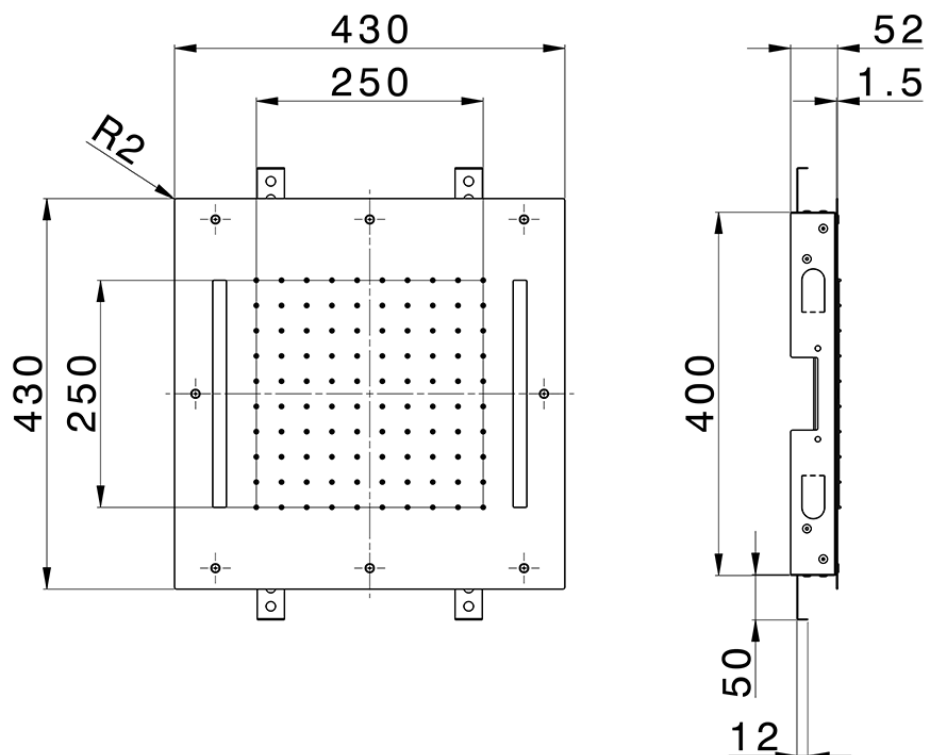

## 430x430 mm Chromotherapy Ceiling showerhead ZEN SHOWER\_ZS0C0055

ZS0C0055

<https://en.cisal.it/430x430-mm-chromotherapy-ceiling-showerhead-zen-shower-zs0c0055>

2026-06-13