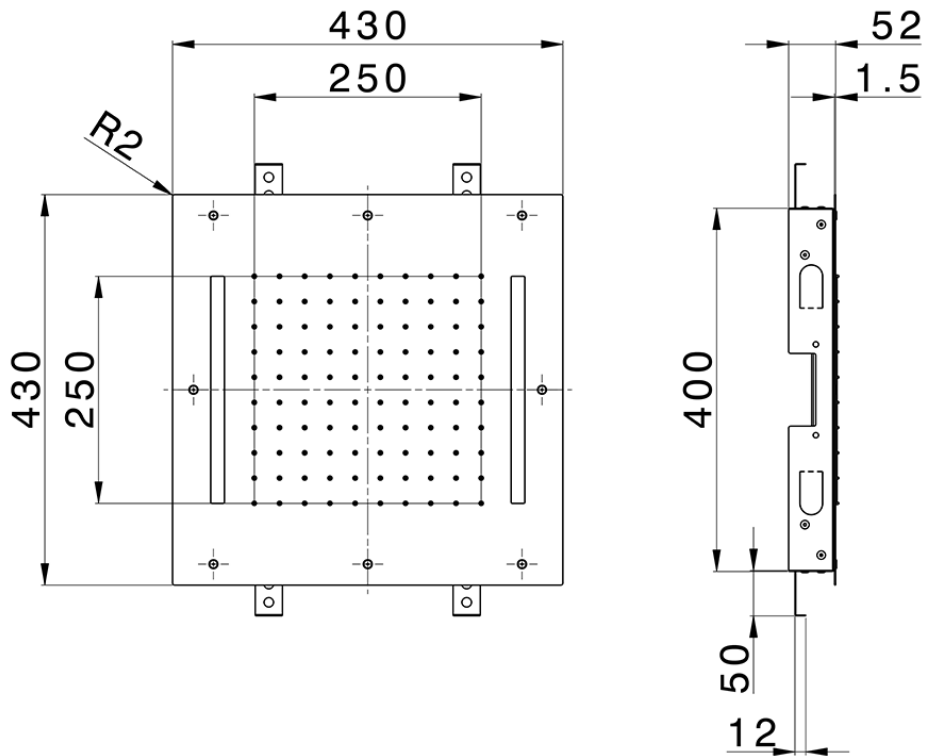

430x430 mm Chromotherapy Ceiling showerhead ZEN SHOWER_ZS0C0055

ZS0C0055

<https://en.cisal.it/430x430-mm-chromotherapy-ceiling-showerhead-zen-shower-zs0c0055>

2026-04-10