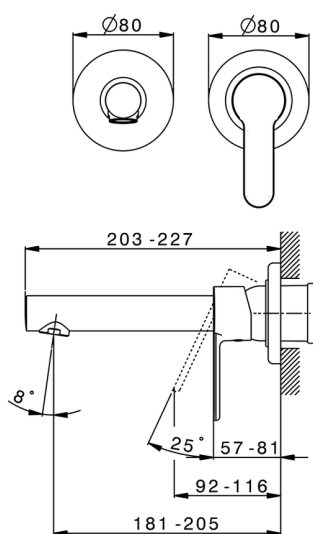

Exposed part for single lever washbasin valve TENDER_C2005511

MODEL **C2005511**

Exposed part for single lever washbasin valve, without concealed part, spout L.200 mm, for item Easy-Box ZA002450-ZA025510

AVAILABLE FINISHINGS

CHARACTERISTICS

Installation **Concealed**

Required concealed parts **ZA002450**

Exposed part for single lever washbasin valve TENDER_C2005511

C2005511

<https://en.cisal.it/exposed-part-for-single-lever-washbasin-valve-tender-c2005511>