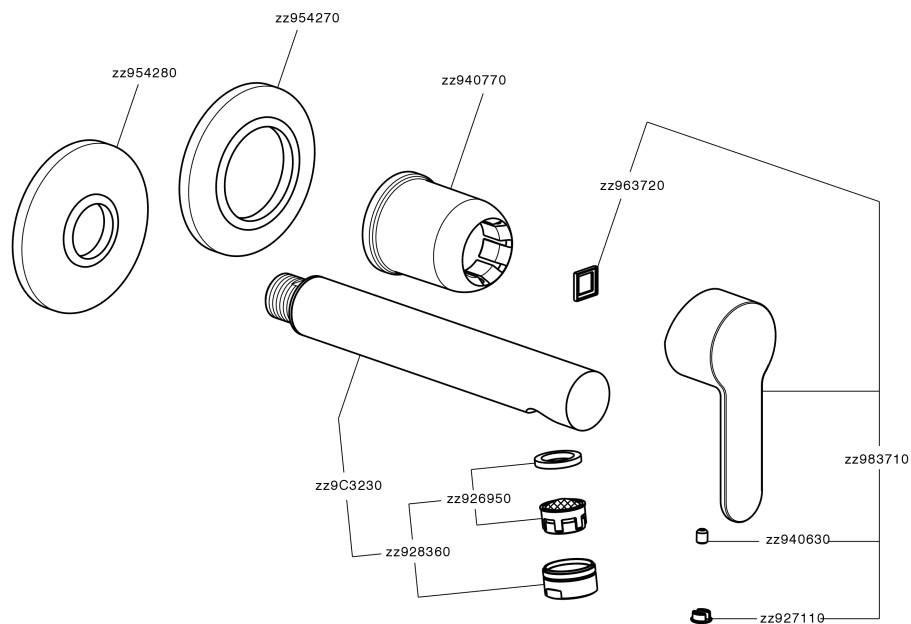

## Exposed part for single lever washbasin valve TENDER\_C2005511

C2005511

<https://en.cisal.it/exposed-part-for-single-lever-washbasin-valve-tender-c2005511>

2026-06-13