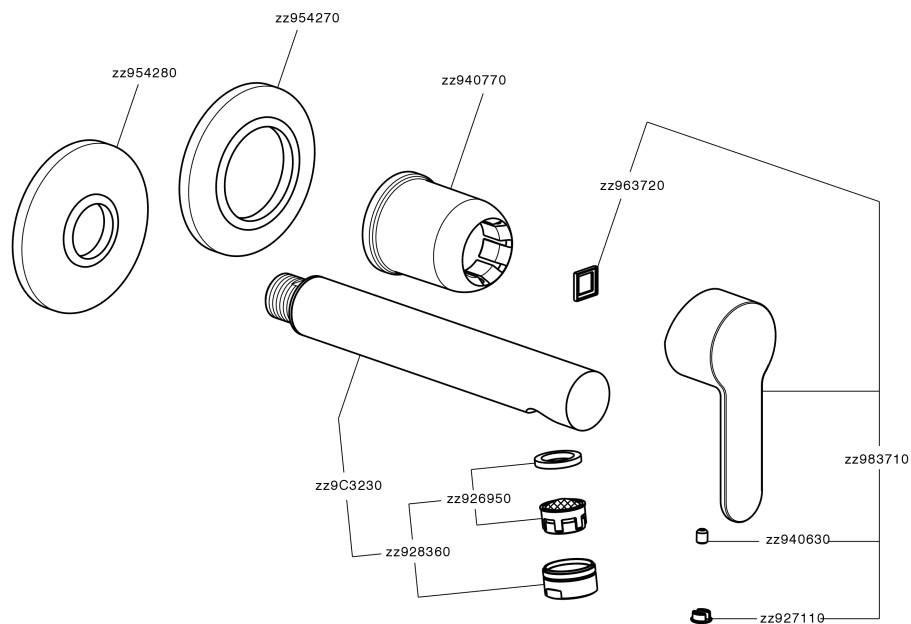

Exposed part for single lever washbasin valve TENDER_C2005511

C2005511

<https://en.cisal.it/exposed-part-for-single-lever-washbasin-valve-tender-c2005511>

2026-05-20