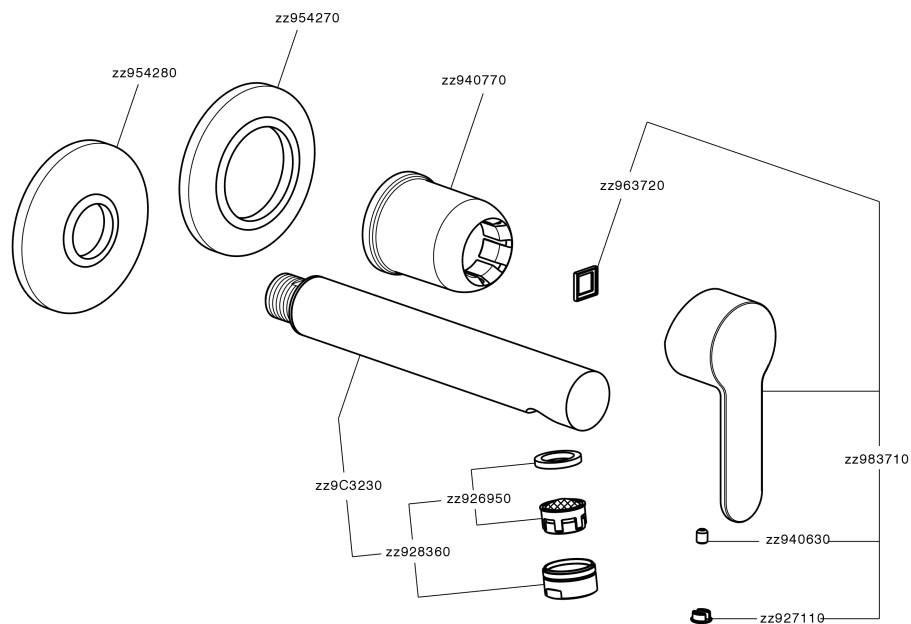

Exposed part for single lever washbasin valve TENDER_C2005511

C2005511

<https://en.cisal.it/exposed-part-for-single-lever-washbasin-valve-tender-c2005511>

2026-04-06