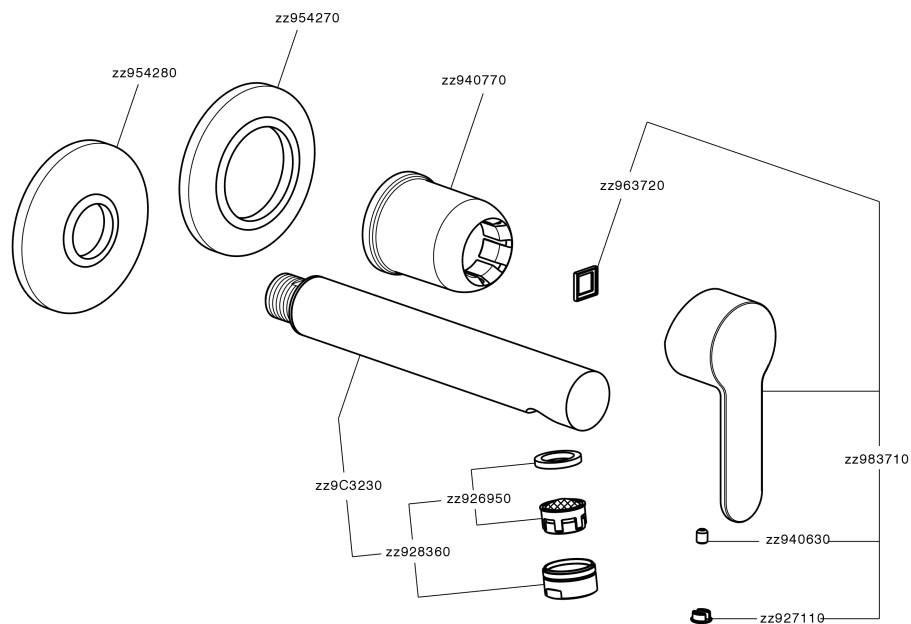

## Exposed part for single lever washbasin valve TENDER\_C2005511

C2005511

<https://en.cisal.it/exposed-part-for-single-lever-washbasin-valve-tender-c2005511>

2026-04-29