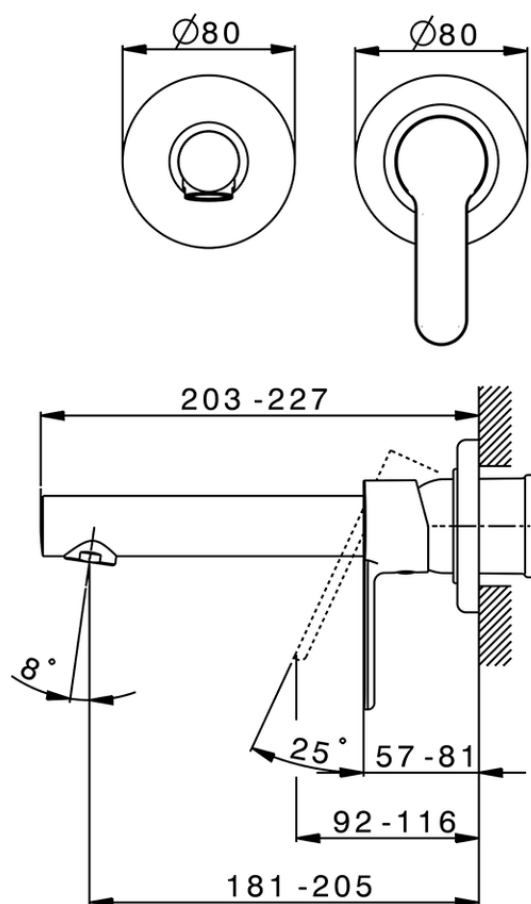

Exposed part for single lever washbasin valve TENDER_C2005511

C2005511

<https://en.cisal.it/exposed-part-for-single-lever-washbasin-valve-tender-c2005511>

2026-04-29