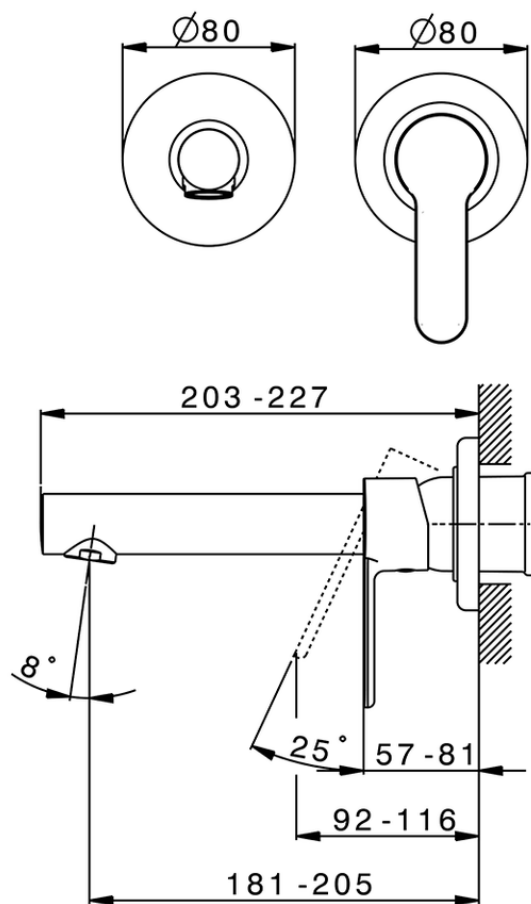

Exposed part for single lever washbasin valve TENDER_C2005511

C2005511

<https://en.cisal.it/exposed-part-for-single-lever-washbasin-valve-tender-c2005511>

2026-06-13