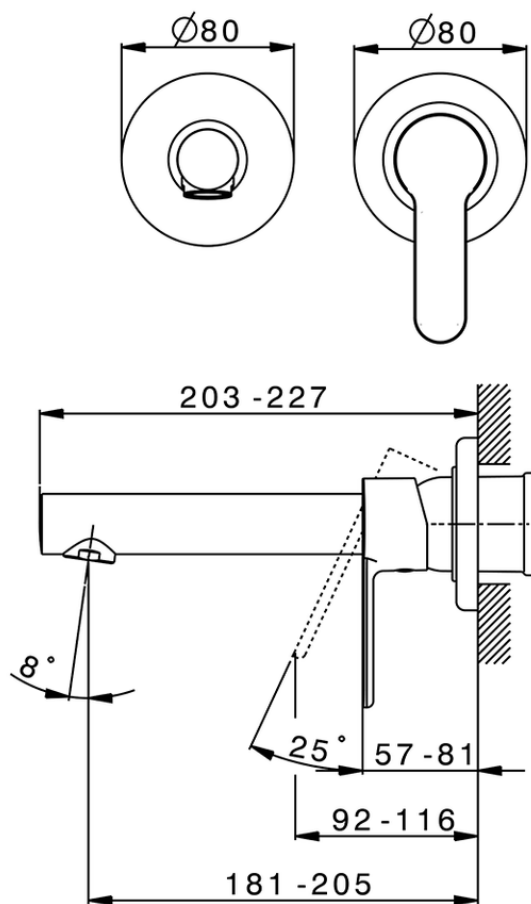

Exposed part for single lever washbasin valve TENDER_C2005511

C2005511

<https://en.cisal.it/exposed-part-for-single-lever-washbasin-valve-tender-c2005511>

2026-04-06