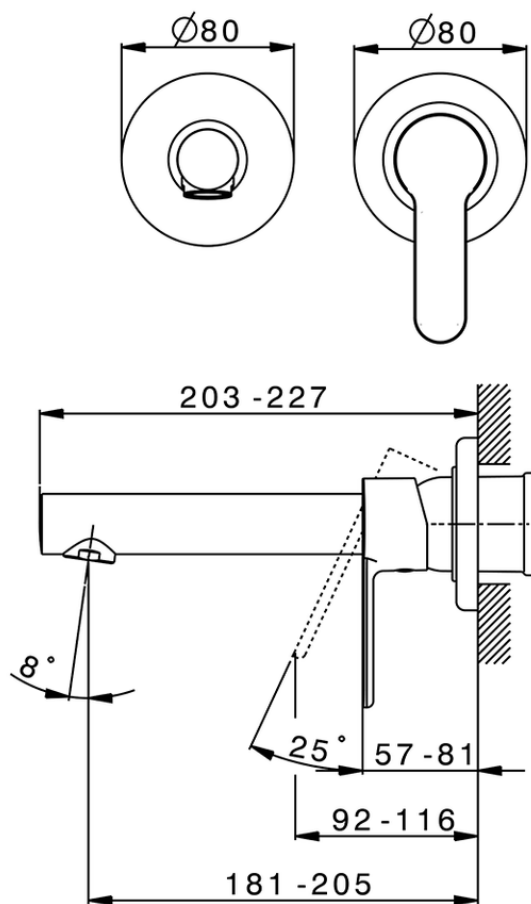

Exposed part for single lever washbasin valve TENDER_C2005511

C2005511

<https://en.cisal.it/exposed-part-for-single-lever-washbasin-valve-tender-c2005511>

2026-05-20