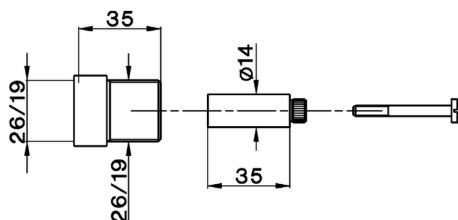

Extension COMPONENTS_ZA007500

MODEL **ZA007500**

Extension, for central concealed diverter art.20

AVAILABLE FINISHINGS

-  **21** 21 Chrome
-  **24** 24 Gold

CHARACTERISTICS

2026-04-30