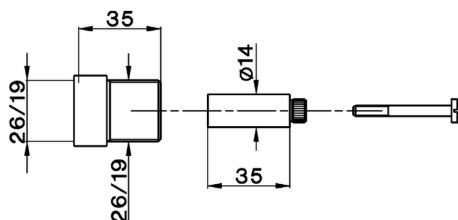

## Extension COMPONENTS\_ZA007500

MODEL **ZA007500**

Extension, for central concealed diverter art.20

AVAILABLE FINISHINGS

CHARACTERISTICS

2026-04-08