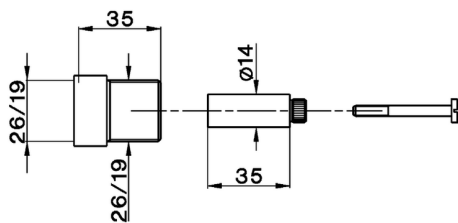

Extension COMPONENTS_ZA007500

MODEL **ZA007500**

Extension, for central concealed diverter art.20

AVAILABLE FINISHINGS

-  **21** 21 Chrome
-  **24** 24 Gold

CHARACTERISTICS

2026-06-10